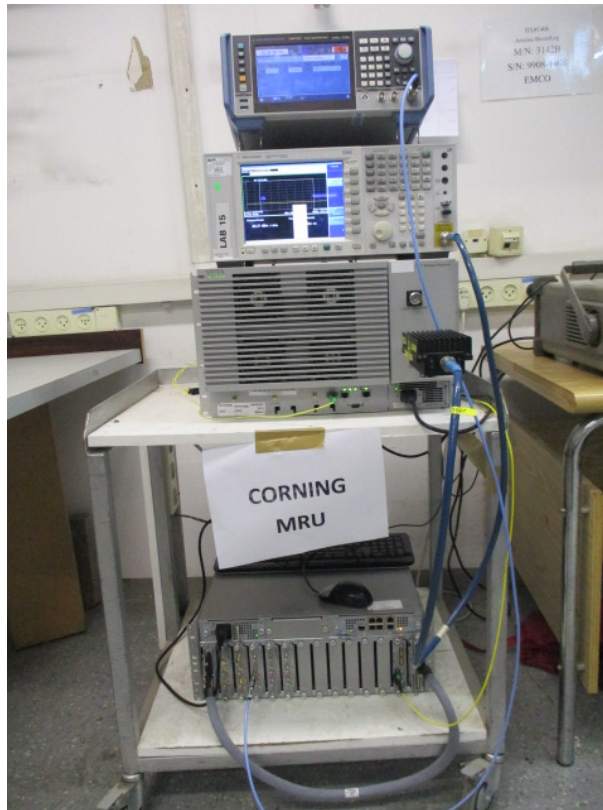

Test Set-Up Photos

Conducted Emission From Antenna Port Tests

Radiated Emission Test 9kHz - 30MHz

Radiated Emission Test 30 - 200 MHz

. Radiated Emission Test 200 - 1000MHz

Radiated Emission Test 1-18GHz

Radiated Emission Test 18-26.5GHz