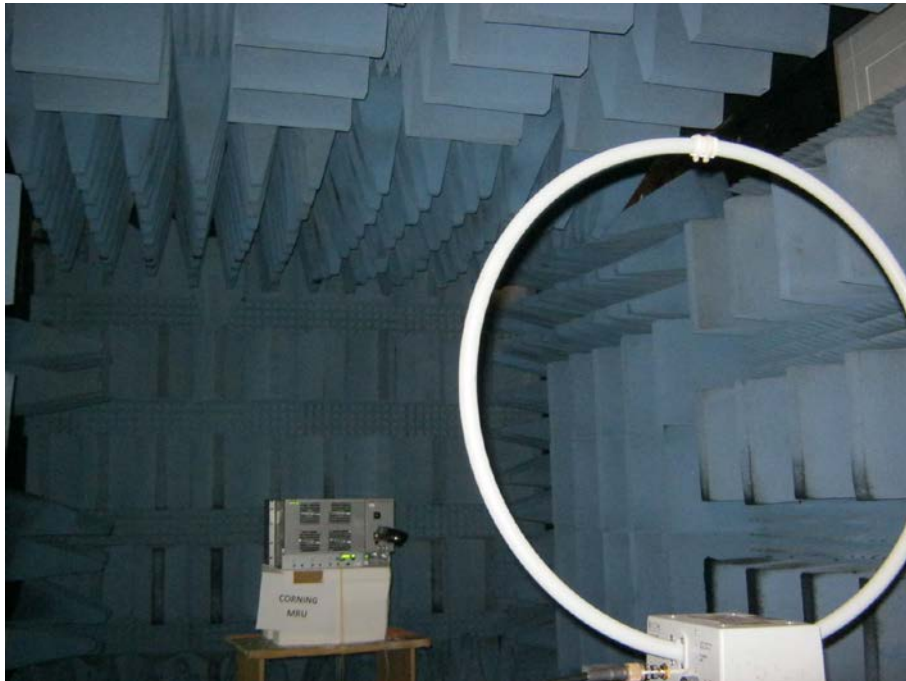

Test Set-Up Photos

Conducted Emission From Antenna Port Tests

Radiated Emission Test 9kHz - 30MHz

Radiated Emission Test 30 - 200 MHz

. Radiated Emission Test 200 - 1000MHz

Radiated Emission Test 1-18GHz

Radiated Emission Test 18-26.5GHz