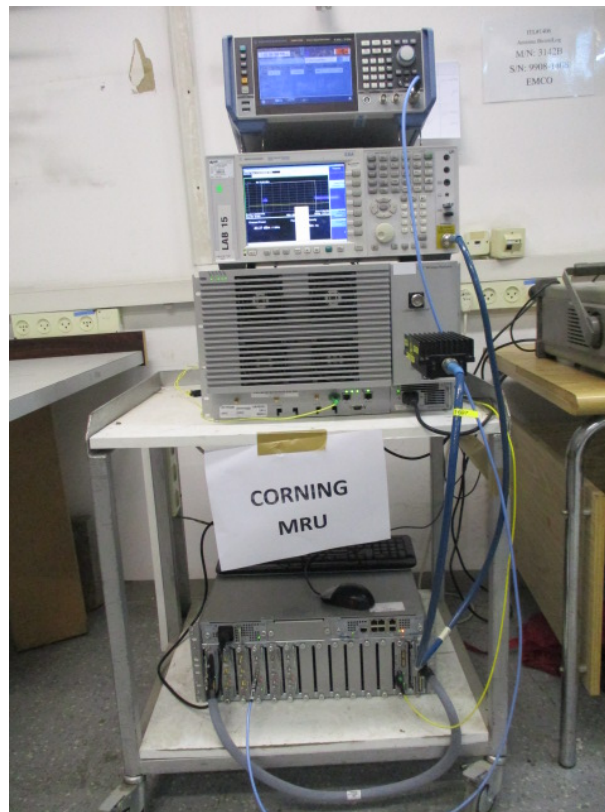

## Test Set-Up Photos

Conducted Emission From Antenna Port Tests

. Radiated Emission Test 9kHz - 30MHz

**Radiated Emission Test 30 - 200 MHz**

**Radiated Emission Test 200 - 1000MHz**

**Radiated Emission Test 1-10GHz**