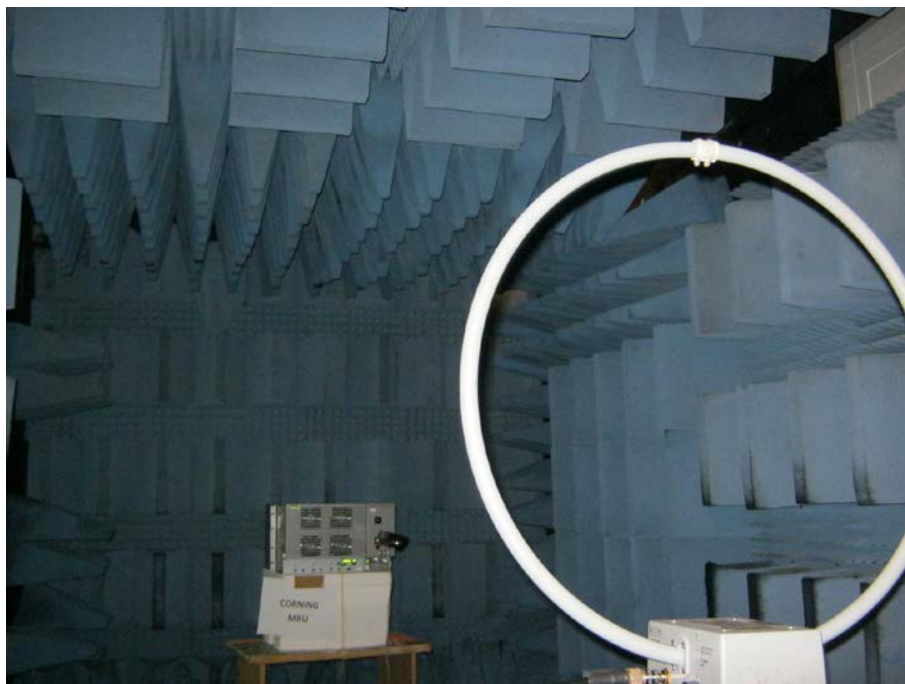

## Test Set-Up Photos

Conducted Emission From Antenna Port Tests

. Radiated Emission Test 9kHz - 30MHz

**Radiated Emission Test 30 - 200 MHz**

**Radiated Emission Test 200 - 1000MHz**

**Radiated Emission Test 1-10GHz**