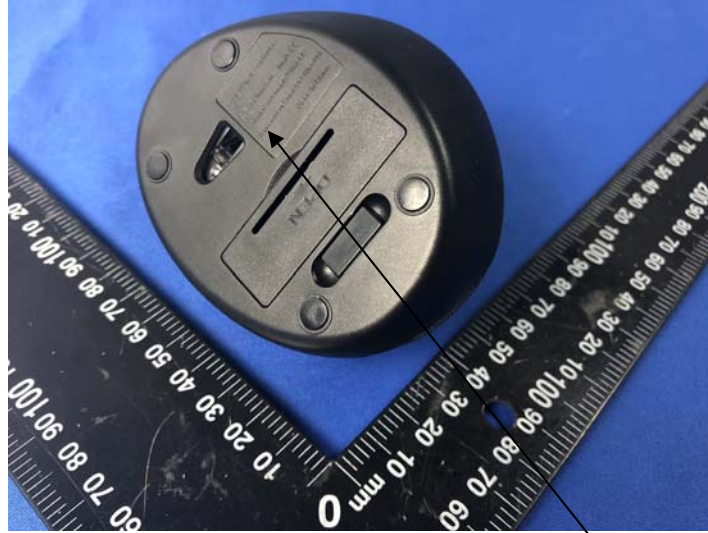

FCC ID Label Information

Label location:

FCC ID: OIHG-215