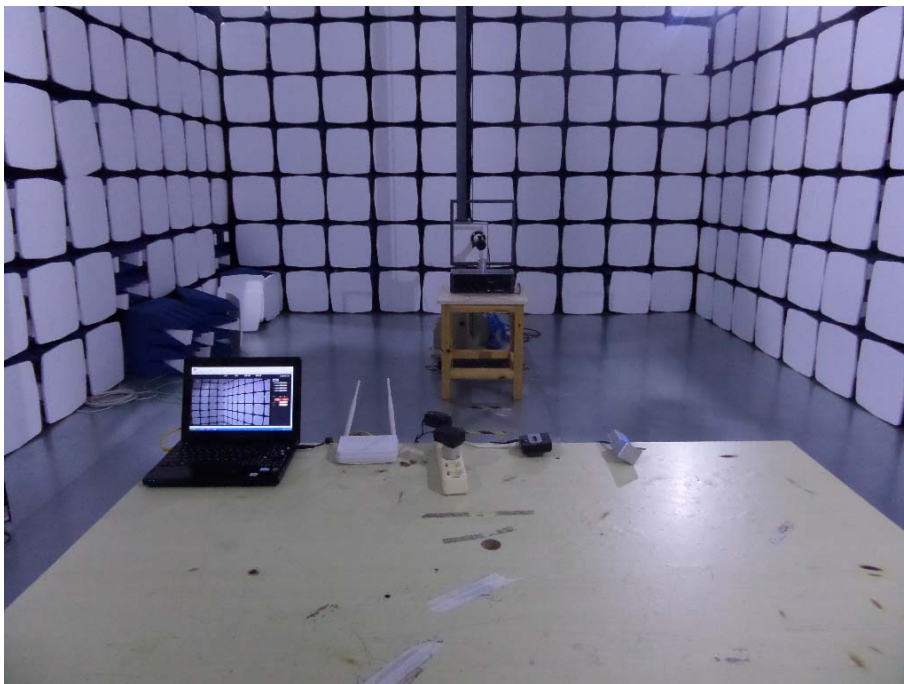

## EXHIBIT 4 - TEST SETUP PHOTOGRAPHS

---

### Conducted Emission Test Setup

### Radiation Emission Test Setup(Below 30MHz)

*Network video Mode*

**Radiation Emission Test Setup(30MHz to 1GHz)**

*Network video Mode*