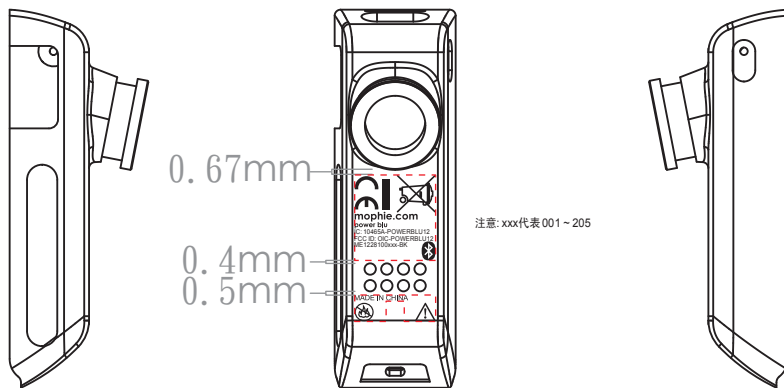

Security class: Confidential
Document name: Artwork
Document title: BHC612
Approved by: Merry/ Troy Hung
Revision: Rev-01
Prep. by: Merry/ Troy Hung
Date: 2012-01-02

Bottom

Scale

: 1:1
Laser Etching