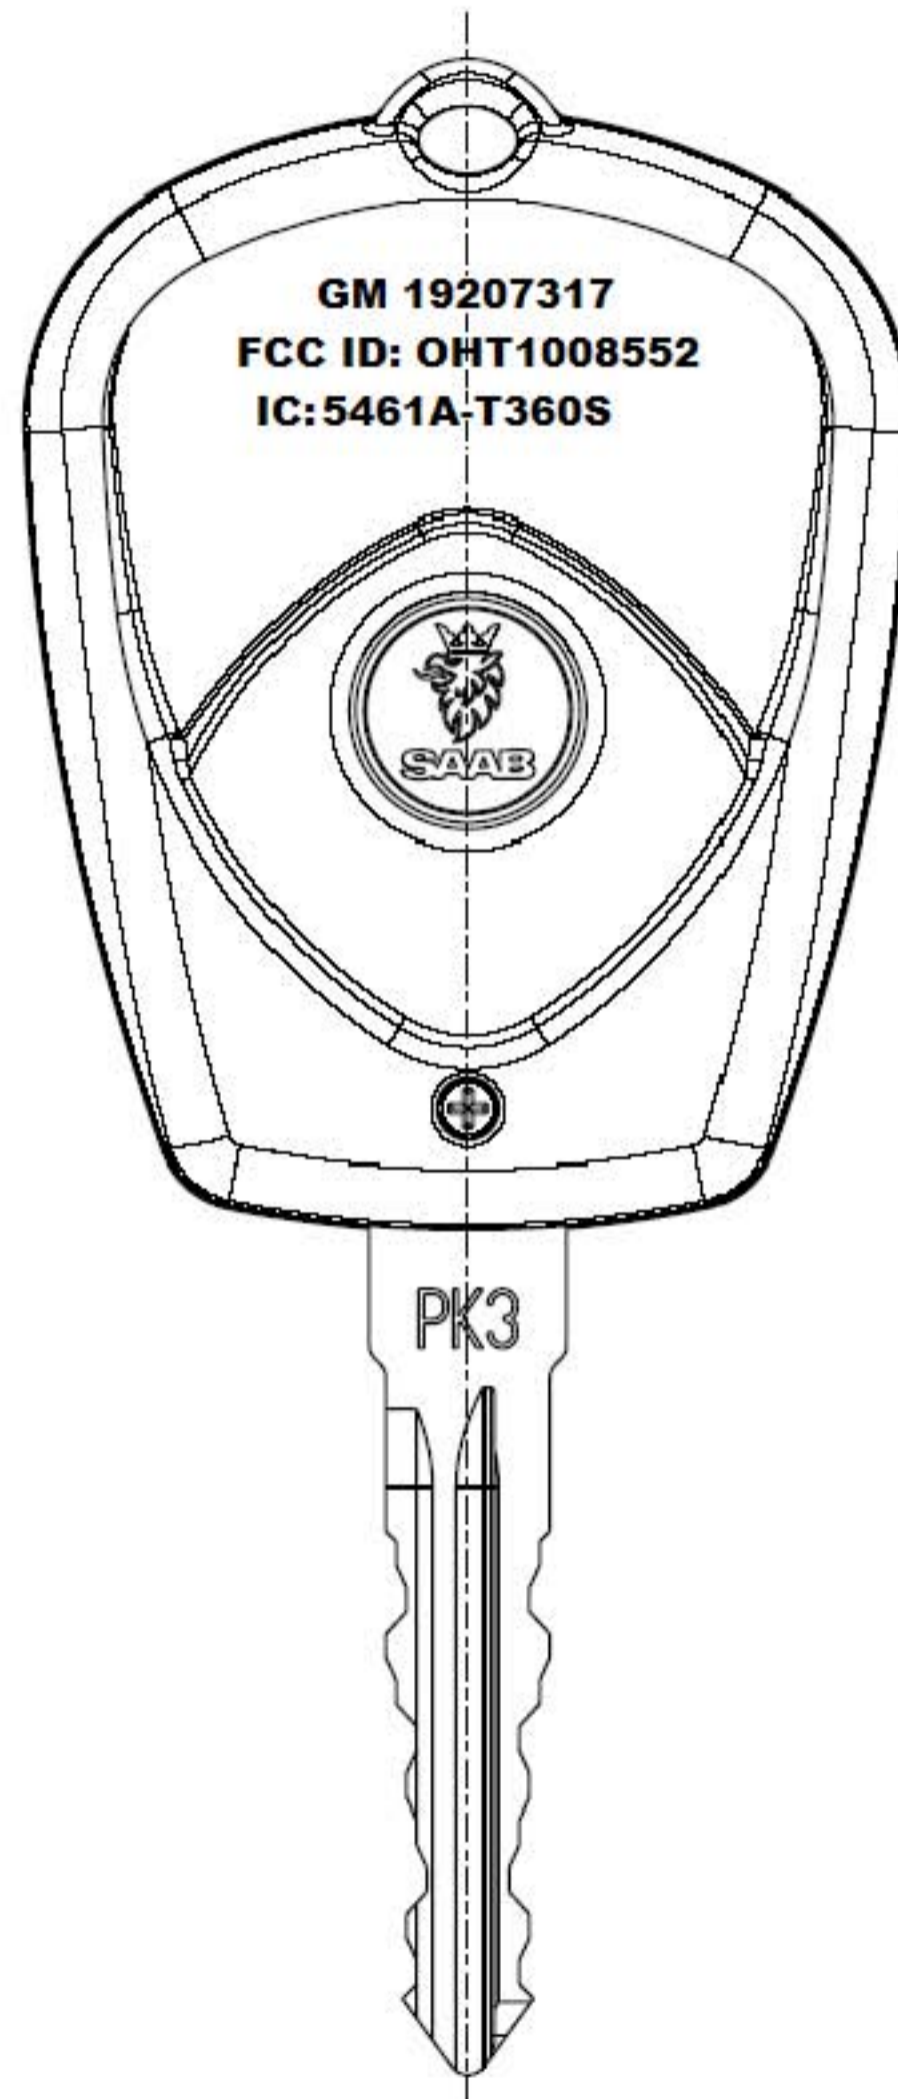

Certification for '05 GMT-360 SAAB Key Assembly

FCC/IC IDENTIFIER AND MODEL NUMBER

Part Number for this Device:	GM 19207317
FCC ID Number for this Device:	OHT1008552
Canada IC Number for this Device:	5461A-T360S

See Figure 1 for the FCC/IC Identifier Location and Model Number Location.

Figure 1