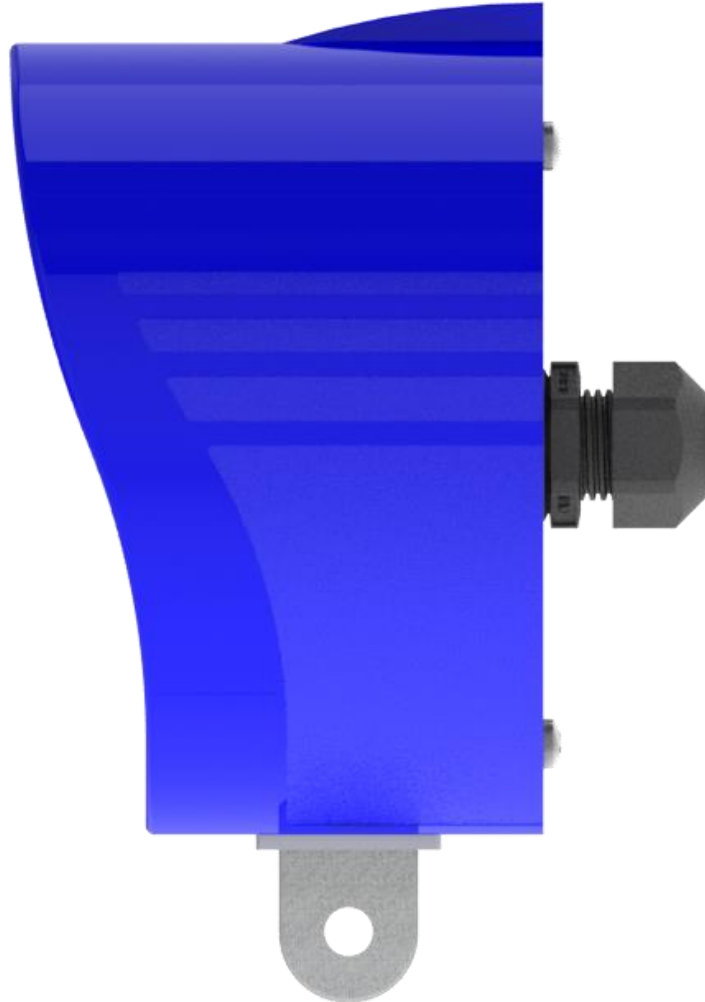

# VPR-26 Vehicle Detection Sensor

Front Isometric View

**Right Side View**

**Rear Isometric View**

**Internal Component View**

**Exploded View**