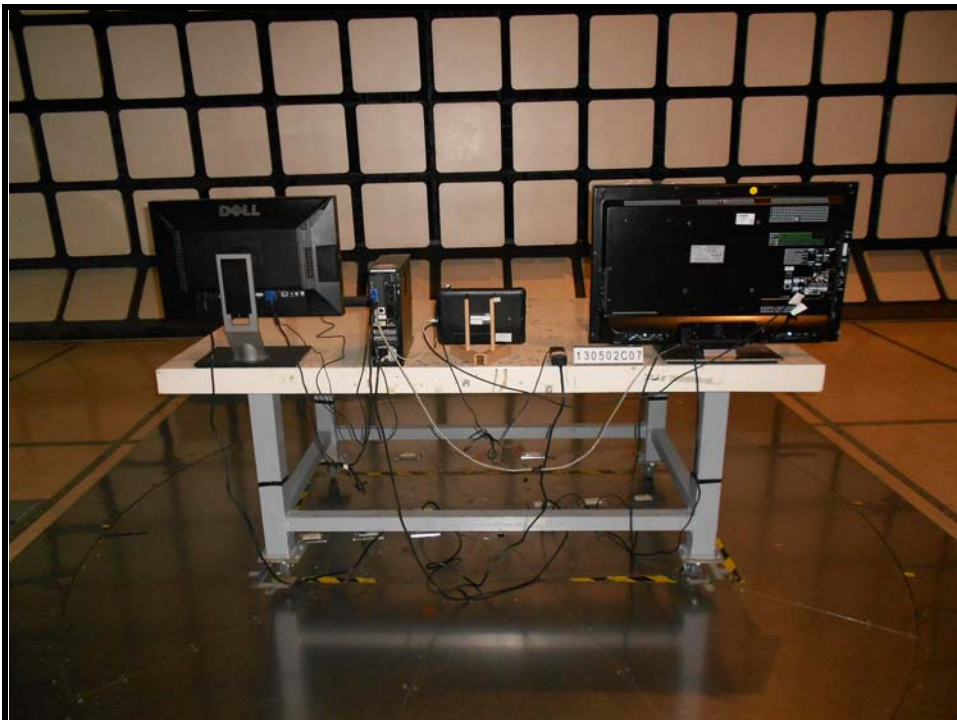

PHOTOGRAPHS OF THE TEST CONFIGURATION

Conducted Emission Test

Radiated Emission Test (Frequency range 30MHz~1GHz)

Radiated Emission Test (Frequency range above 1GHz)