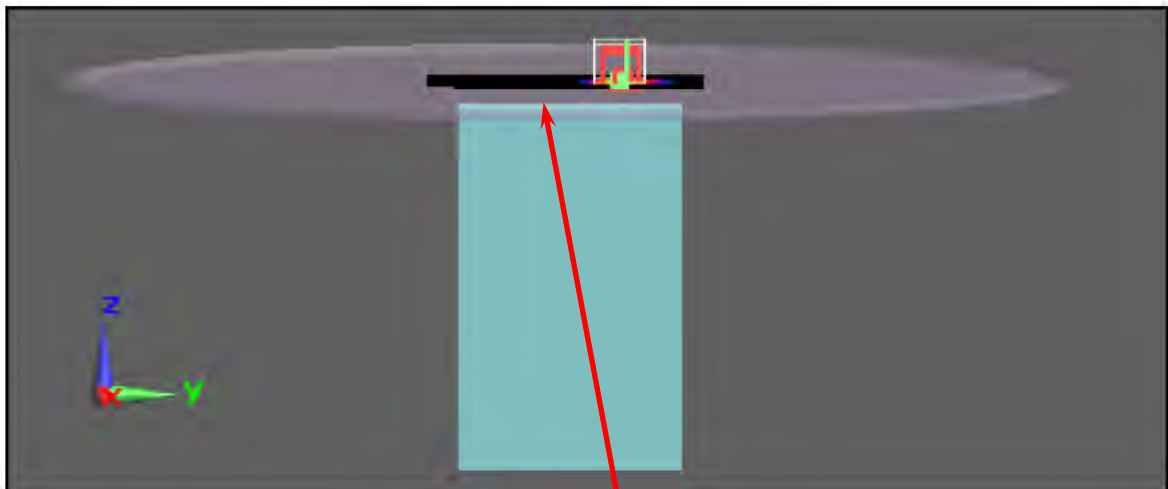

## SAR Test Setup Photographs

Model: TF-RTC-700R-TA-WBG-1110

Body Setup (Back surface to phantom 0mm)

Body SAR Test Setup (Flat Section)

Model: TF-RTC-700R-TA-WBG-1110

Body Setup (Edge Bottom to phantom 0mm)

Body SAR Test Setup (Flat Section)

Model: TF-RTC-700R-TA-WBG-1110

Body Setup (Edge Left to phantom 0mm)

EUT Edge Left side

Body SAR Test Setup (Flat Section)

Model: TF-RTC-700R-TA-WBG-1110

Body Setup (Edge Top to phantom 0mm)

EUT Edge Top side

Body SAR Test Setup (Flat Section)

Model: TF-RTC-700A-TA-WBGH-1110

Body Setup (Back Surface to phantom 0mm)

EUT Back side

Body SAR Test Setup (Flat Section)

Model: TF-RTC-700A-TA-WBGH-1110

Body Setup (Edge Left to phantom 0mm)

EUT Edge Left side

Body SAR Test Setup (Flat Section)