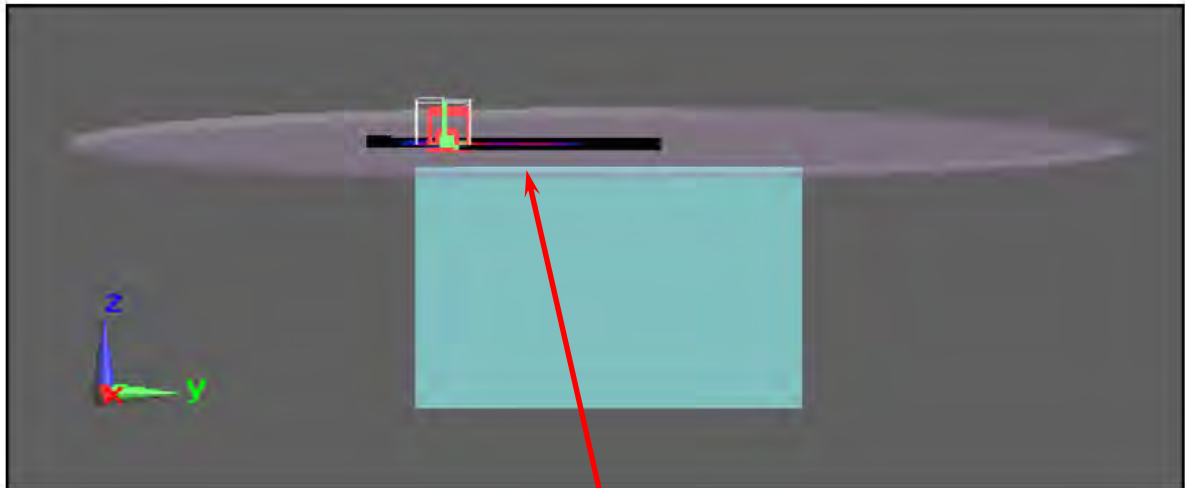

## SAR Test Setup Photographs

Model: TF-RTC-700R-TA-WBG-1110

Body Setup (Back surface to phantom 0mm)

Body SAR Test Setup (Flat Section)

Model: TF-RTC-700R-TA-WBG-1110

Body Setup (Edge Bottom to phantom 0mm)

Body SAR Test Setup (Flat Section)

Model: TF-RTC-700R-TA-WBG-1110

Body Setup (Edge Left to phantom 0mm)

EUT Edge Left side

Body SAR Test Setup (Flat Section)

Model: TF-RTC-700R-TA-WBG-1110

Body Setup (Edge Top to phantom 0mm)

EUT Edge Top side

Body SAR Test Setup (Flat Section)

Model: TF-RTC-700A-TA-WBGH-1110

Body Setup (Back Surface to phantom 0mm)

EUT Back side

Body SAR Test Setup (Flat Section)

Model: TF-RTC-700A-TA-WBGH-1110

Body Setup (Edge Left to phantom 0mm)

EUT Edge Left side

Body SAR Test Setup (Flat Section)