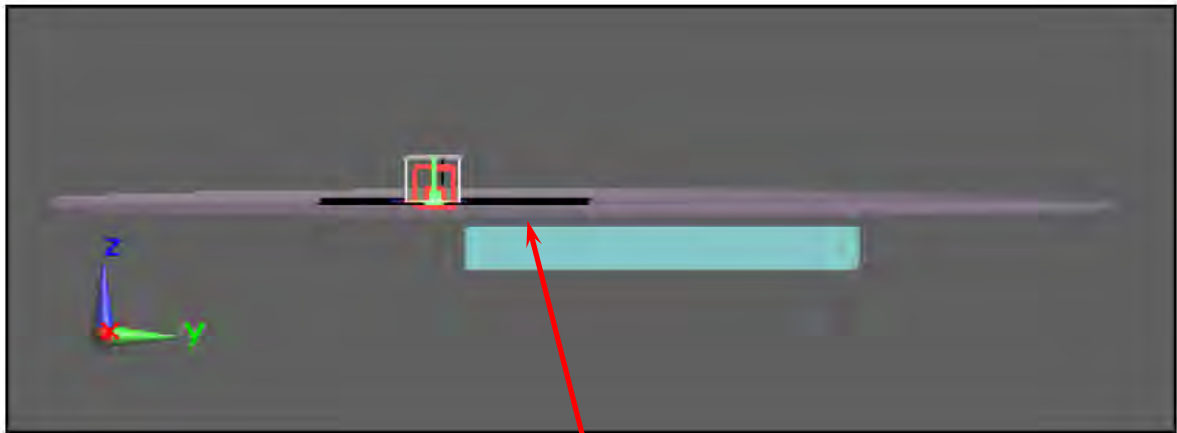

## SAR Test Setup Photographs

Model: TF-RTC-700R-TA-WBG-1110

Body Setup (Back surface to phantom 0mm)

Body SAR Test Setup (Flat Section)

Model: TF-RTC-700R-TA-WBG-1110

Body Setup (Edge Bottom to phantom 0mm)

Body SAR Test Setup (Flat Section)

Model: TF-RTC-700R-TA-WBG-1110

Body Setup (Edge Left to phantom 0mm)

EUT Edge Left side

Body SAR Test Setup (Flat Section)

Model: TF-RTC-700R-TA-WBG-1110

Body Setup (Edge Top to phantom 0mm)

EUT Edge Top side

Body SAR Test Setup (Flat Section)

Model: TF-RTC-700A-TA-WBGH-1110

Body Setup (Back Surface to phantom 0mm)

EUT Back side

Body SAR Test Setup (Flat Section)

Model: TF-RTC-700A-TA-WBGH-1110

Body Setup (Edge Left to phantom 0mm)

EUT Edge Left side

Body SAR Test Setup (Flat Section)