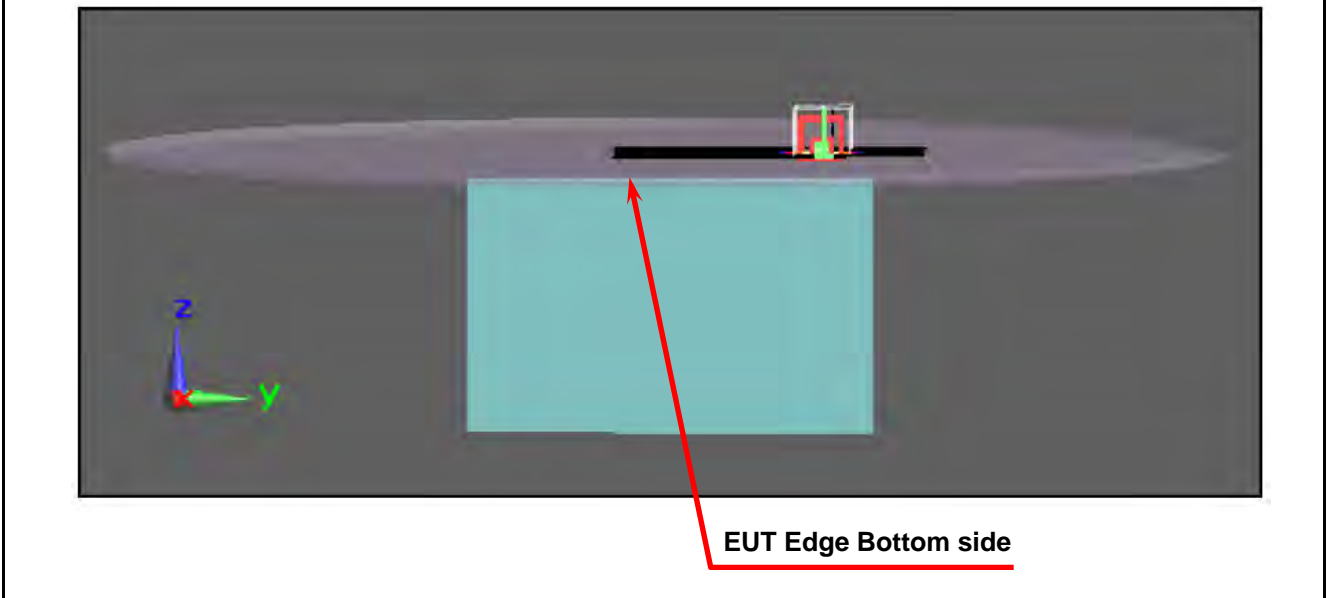

## SAR Test Setup Photographs

Model: TF-RTC-700R-TA-WBG-1110

Body Setup (Back surface to phantom 0mm)

Body SAR Test Setup (Flat Section)

Model: TF-RTC-700R-TA-WBG-1110

Body Setup (Edge Bottom to phantom 0mm)

Body SAR Test Setup (Flat Section)

Model: TF-RTC-700R-TA-WBG-1110

Body Setup (Edge Left to phantom 0mm)

EUT Edge Left side

Body SAR Test Setup (Flat Section)

Model: TF-RTC-700R-TA-WBG-1110

Body Setup (Edge Top to phantom 0mm)

EUT Edge Top side

Body SAR Test Setup (Flat Section)

Model: TF-RTC-700A-TA-WBGH-1110

Body Setup (Back Surface to phantom 0mm)

EUT Back side

Body SAR Test Setup (Flat Section)

Model: TF-RTC-700A-TA-WBGH-1110

Body Setup (Edge Left to phantom 0mm)

EUT Edge Left side

Body SAR Test Setup (Flat Section)