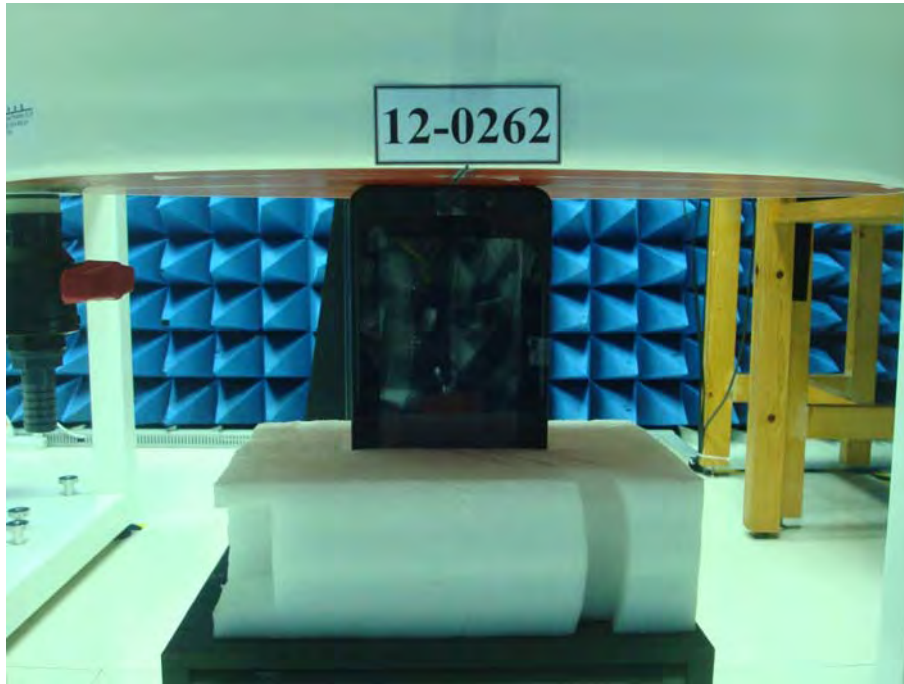

## SAR Test Setup Photographs

Model: TF-RTC-700R-TA-WBG-1110

Body Setup (Back surface to phantom 0mm)

Body SAR Test Setup (Flat Section)

Model: TF-RTC-700R-TA-WBG-1110

Body Setup (Edge Bottom to phantom 0mm)

Body SAR Test Setup (Flat Section)

Model: TF-RTC-700R-TA-WBG-1110

Body Setup (Edge Left to phantom 0mm)

EUT Edge Left side

Body SAR Test Setup (Flat Section)

Model: TF-RTC-700R-TA-WBG-1110

Body Setup (Edge Top to phantom 0mm)

EUT Edge Top side

Body SAR Test Setup (Flat Section)

Model: TF-RTC-700A-TA-WBGH-1110

Body Setup (Back Surface to phantom 0mm)

EUT Back side

Body SAR Test Setup (Flat Section)

Model: TF-RTC-700A-TA-WBGH-1110

Body Setup (Edge Left to phantom 0mm)

EUT Edge Left side

Body SAR Test Setup (Flat Section)