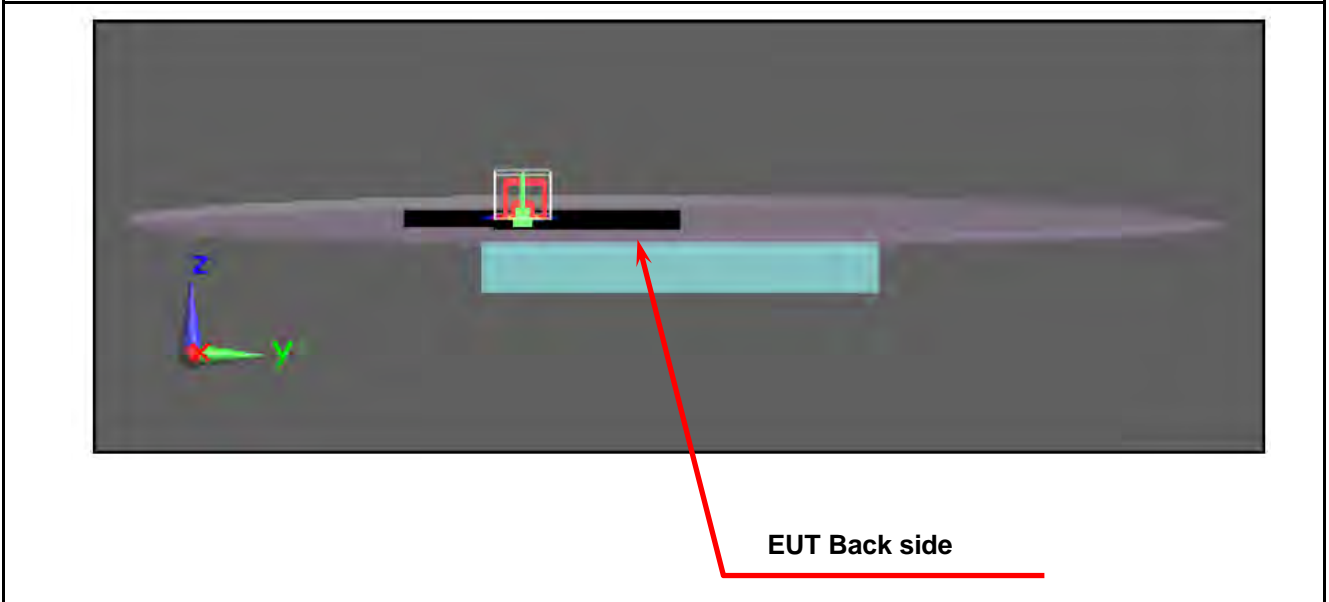

## SAR Test Setup Photographs

Model: TF-RTC-700R-TA-WBG-1110

Body Setup (Back surface to phantom 0mm)

Body SAR Test Setup (Flat Section)

Model: TF-RTC-700R-TA-WBG-1110

Body Setup (Edge Bottom to phantom 0mm)

Body SAR Test Setup (Flat Section)

Model: TF-RTC-700R-TA-WBG-1110

Body Setup (Edge Left to phantom 0mm)

EUT Edge Left side

Body SAR Test Setup (Flat Section)

Model: TF-RTC-700R-TA-WBG-1110

Body Setup (Edge Top to phantom 0mm)

EUT Edge Top side

Body SAR Test Setup (Flat Section)

Model: TF-RTC-700A-TA-WBGH-1110

Body Setup (Back Surface to phantom 0mm)

EUT Back side

Body SAR Test Setup (Flat Section)

Model: TF-RTC-700A-TA-WBGH-1110

Body Setup (Edge Left to phantom 0mm)

EUT Edge Left side

Body SAR Test Setup (Flat Section)