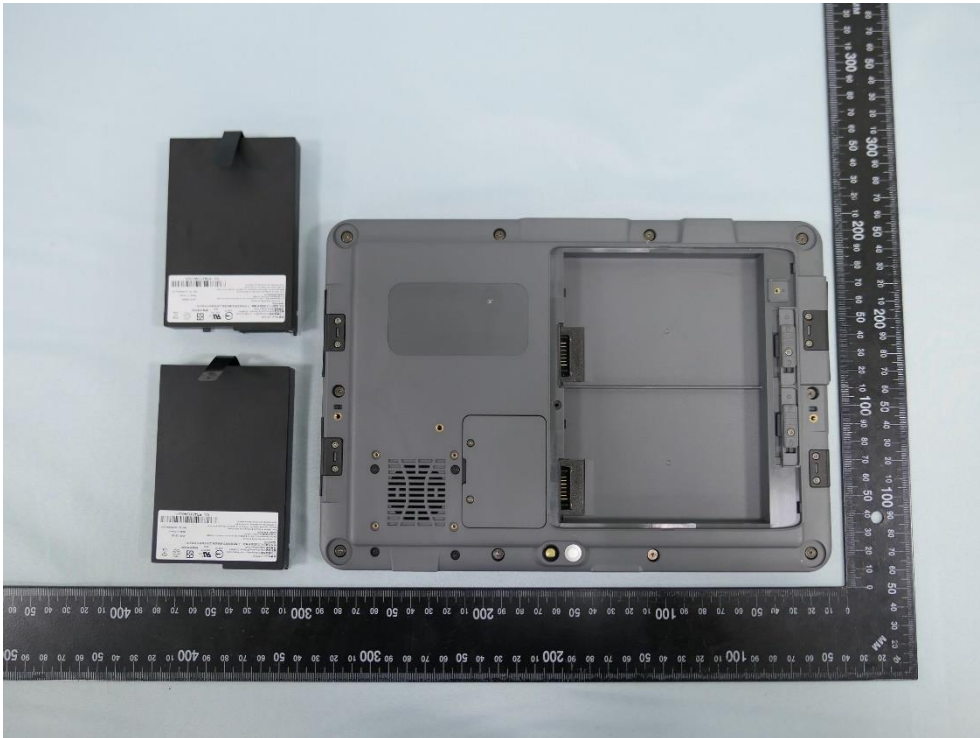

Product: Rugged Tablet

Brand Name: AAEON  
Technology Inc.

Model Number: RTC-1020, x RTC-1020(x)  
– Where x may be any combination of  
alphanumeric characters or “-” or blank)

### Internal Photograph

(1) EUT Photo

(2) EUT Photo

(3) EUT Photo

(4) EUT Photo

(5) EUT Photo

(6) EUT Photo

(7) EUT Photo

(8) EUT Photo

(9) EUT Photo

(10) EUT Photo

(11) EUT Photo

(12) EUT Photo

(13) EUT Photo

(14) EUT Photo

(15) EUT Photo