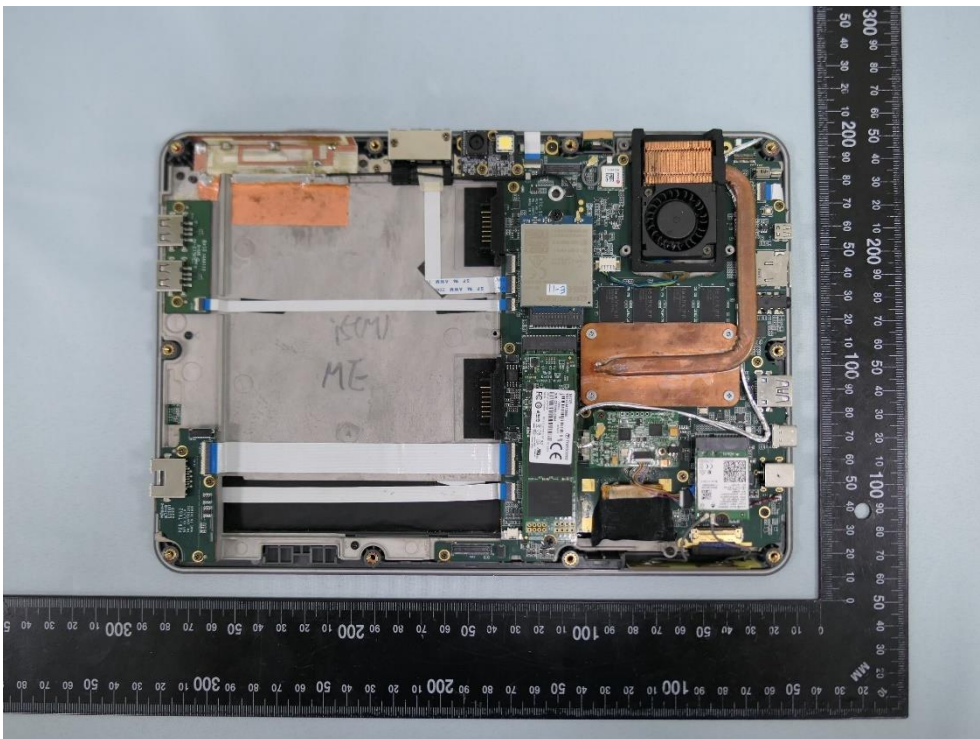

Product: Rugged Tablet

Brand Name: AAEON  
Technology Inc.

Model Number: RTC-1020, x RTC-1020(x)  
– Where x may be any combination of  
alphanumeric characters or “-” or blank)

### Internal Photograph

(1) EUT Photo

(2) EUT Photo

(3) EUT Photo

(4) EUT Photo

(5) EUT Photo

(6) EUT Photo

(7) EUT Photo

(8) EUT Photo

(9) EUT Photo

(10) EUT Photo

(11) EUT Photo

(12) EUT Photo

(13) EUT Photo

(14) EUT Photo

(15) EUT Photo