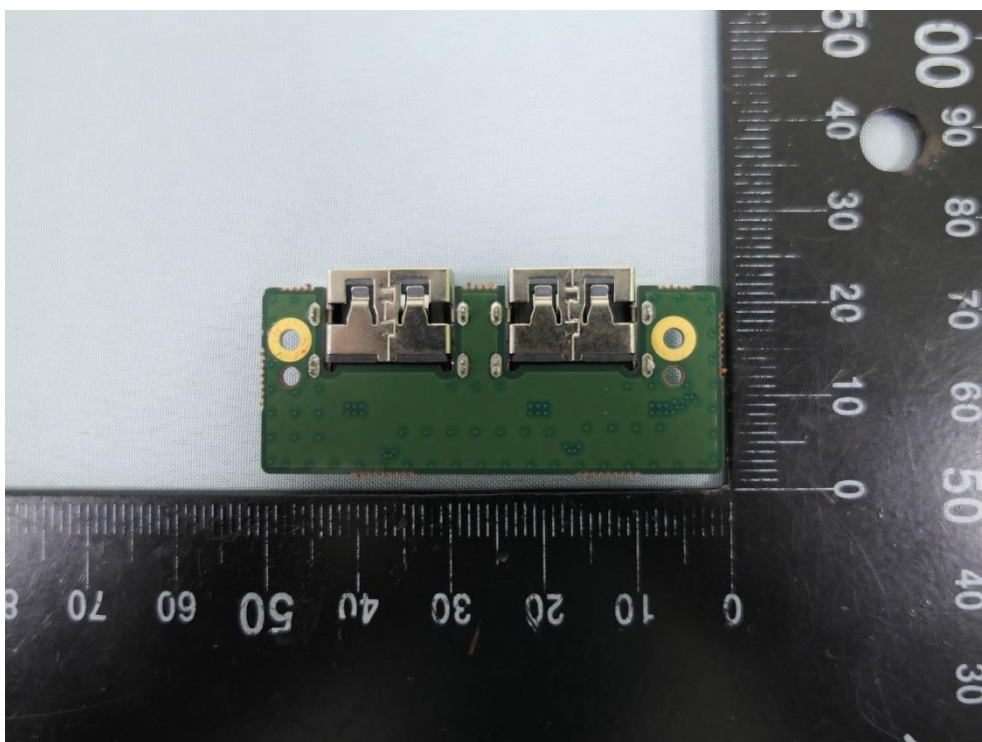

(16) EUT Photo