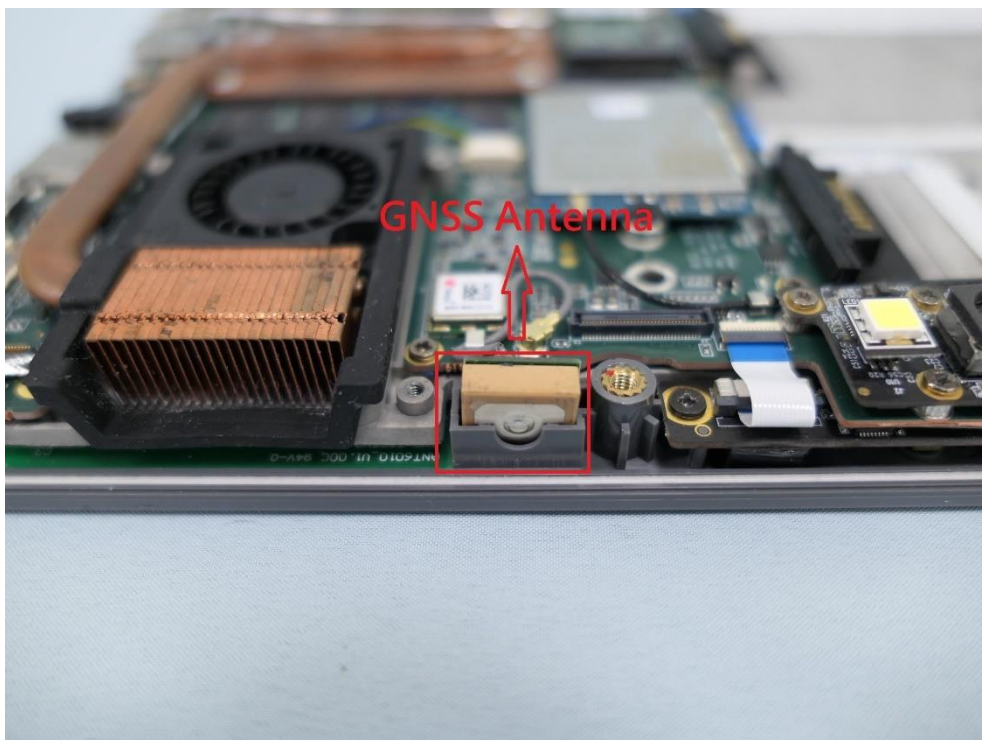

(10) EUT Photo