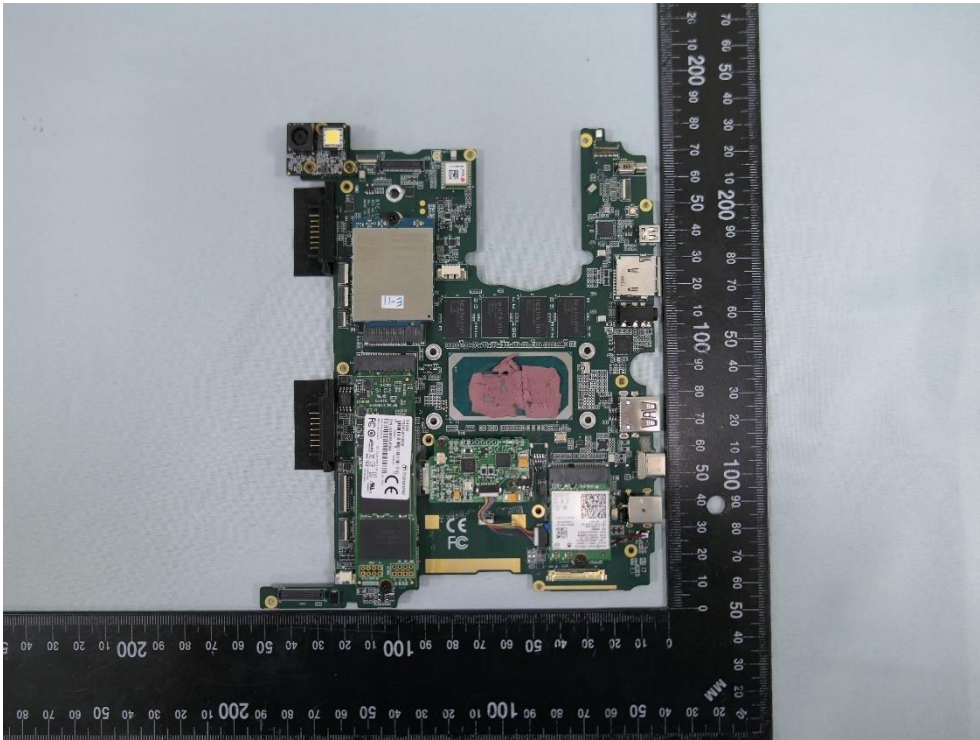

Product: Rugged Tablet

Brand Name: AAEON  
Technology Inc.

Model Number: RTC-1020, x RTC-1020(x)  
– Where x may be any combination of  
alphanumeric characters or “-” or blank)

(16) EUT Photo

(17) EUT Photo

(18) EUT Photo

(19) EUT Photo

(20) EUT Photo

(21) EUT Photo

(22) EUT Photo

(23) EUT Photo