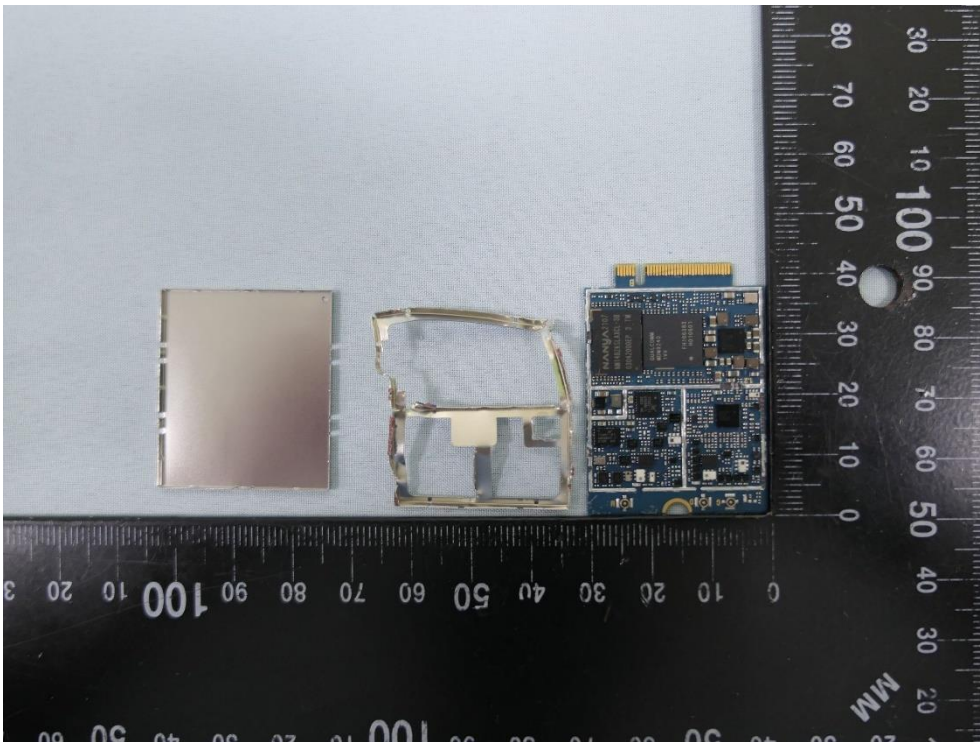

Product: Rugged Tablet

Brand Name: AAEON  
Technology Inc.

Model Number: RTC-1020, x RTC-1020(x)  
– Where x may be any combination of  
alphanumeric characters or “-” or blank)

(24) EUT Photo

(25) EUT Photo

(26) EUT Photo

(27) EUT Photo

(28) EUT Photo

(29) EUT Photo

(30) EUT Photo

(31) EUT Photo

(32) EUT Photo

(33) EUT Photo

(34) EUT Photo

(37) EUT Photo

(38) EUT Photo

(39) EUT Photo

(40) EUT Photo

(41) EUT Photo