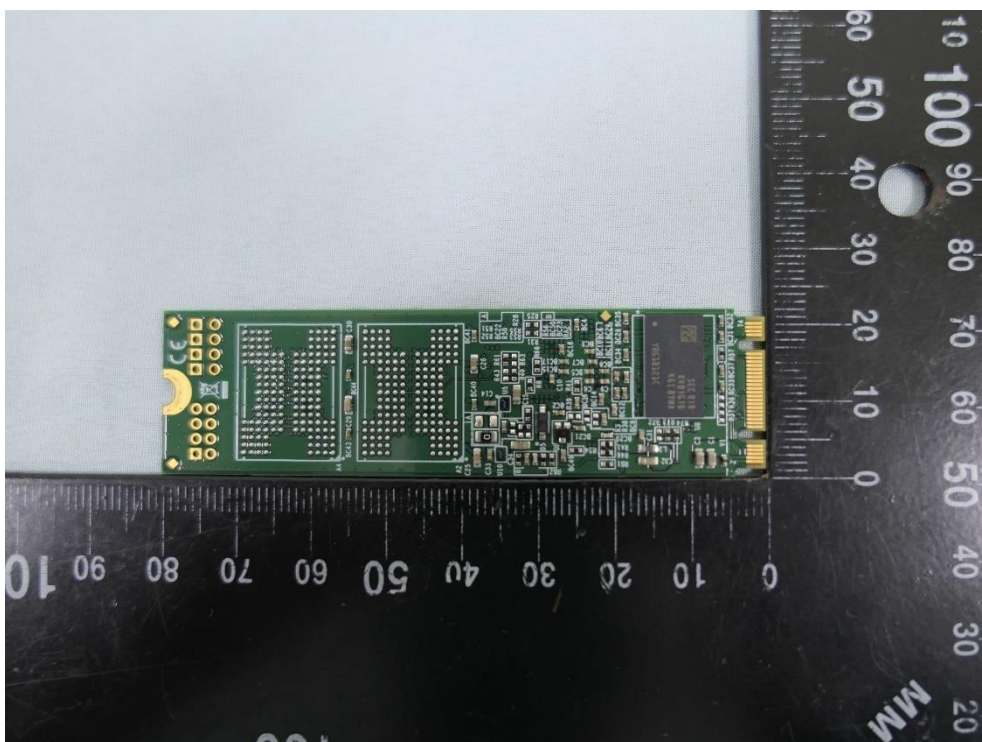

Product: Rugged Tablet

Brand Name: AAEON  
Technology Inc.

Model Number: RTC-1020, x RTC-1020(x)  
– Where x may be any combination of  
alphanumeric characters or “-” or blank)

(16) EUT Photo

(17) EUT Photo

(18) EUT Photo

(19) EUT Photo

(20) EUT Photo

(21) EUT Photo

(22) EUT Photo

(23) EUT Photo