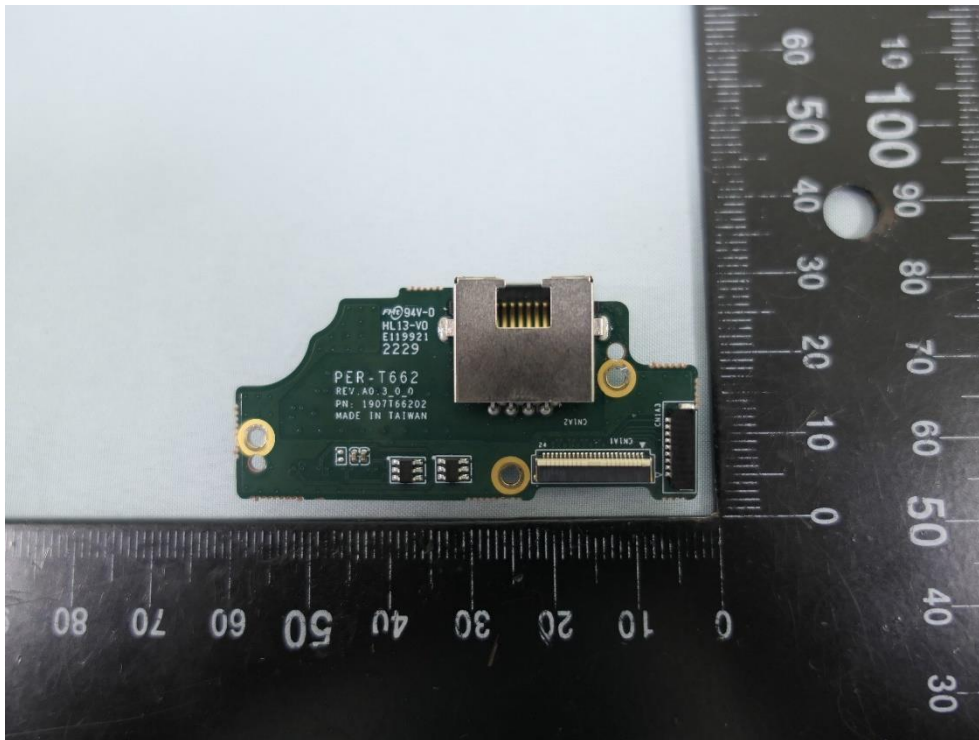

(17) EUT Photo