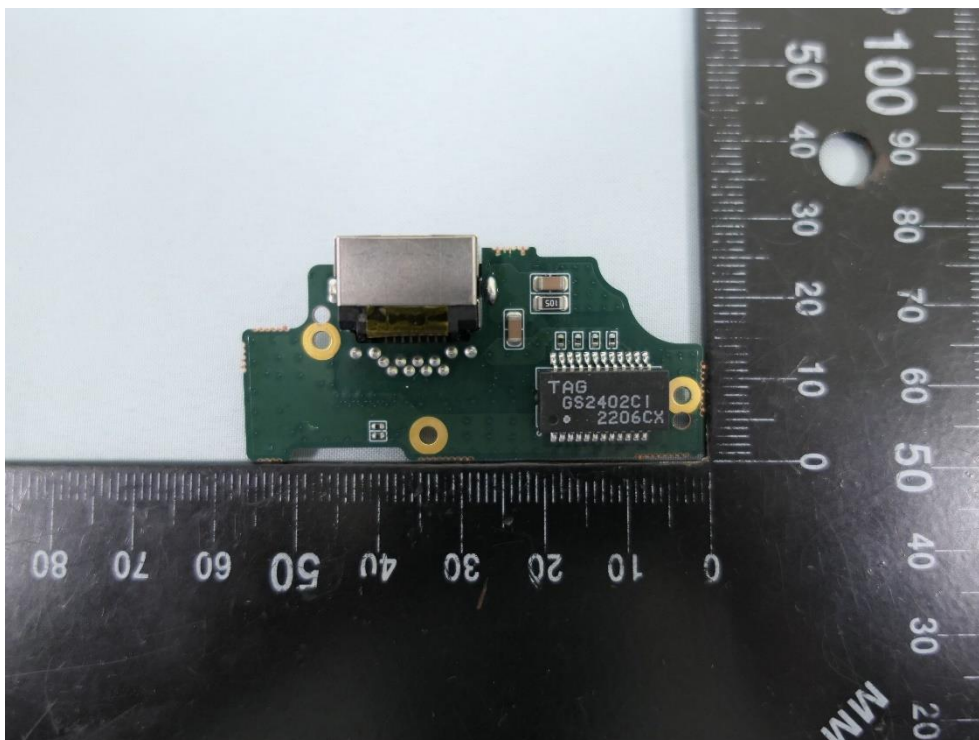

Product: Rugged Tablet

Brand Name: AAEON  
Technology Inc.

Model Number: RTC-1020, x RTC-1020(x)  
– Where x may be any combination of  
alphanumeric characters or “-” or blank)

(16) EUT Photo

(17) EUT Photo

(18) EUT Photo

(19) EUT Photo

(20) EUT Photo

(21) EUT Photo

(22) EUT Photo

(23) EUT Photo