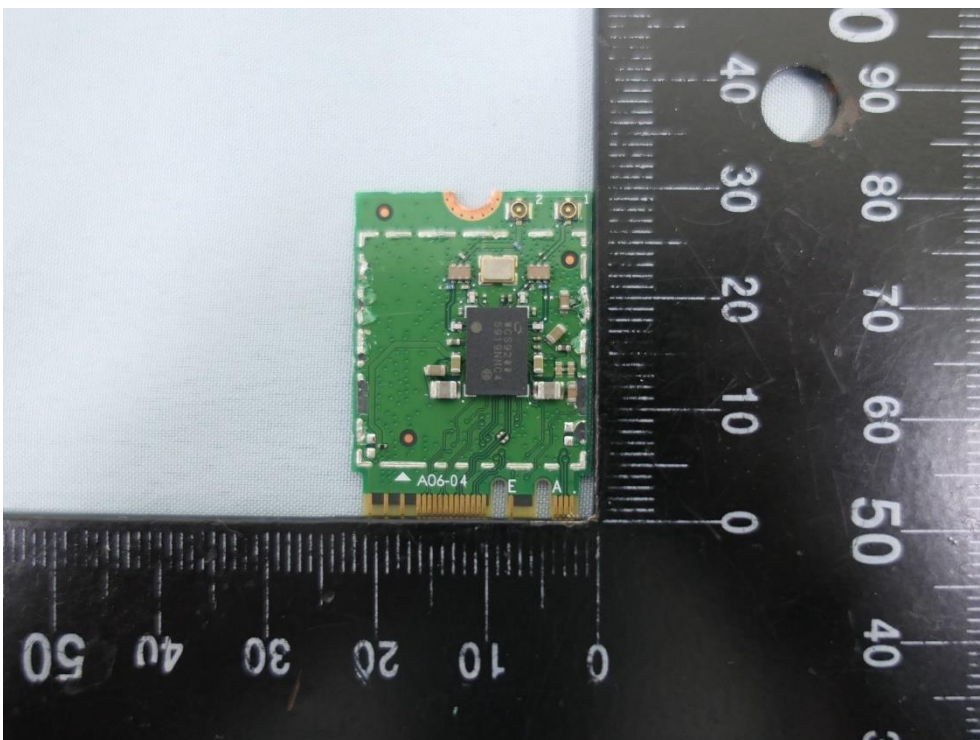

(26) EUT Photo