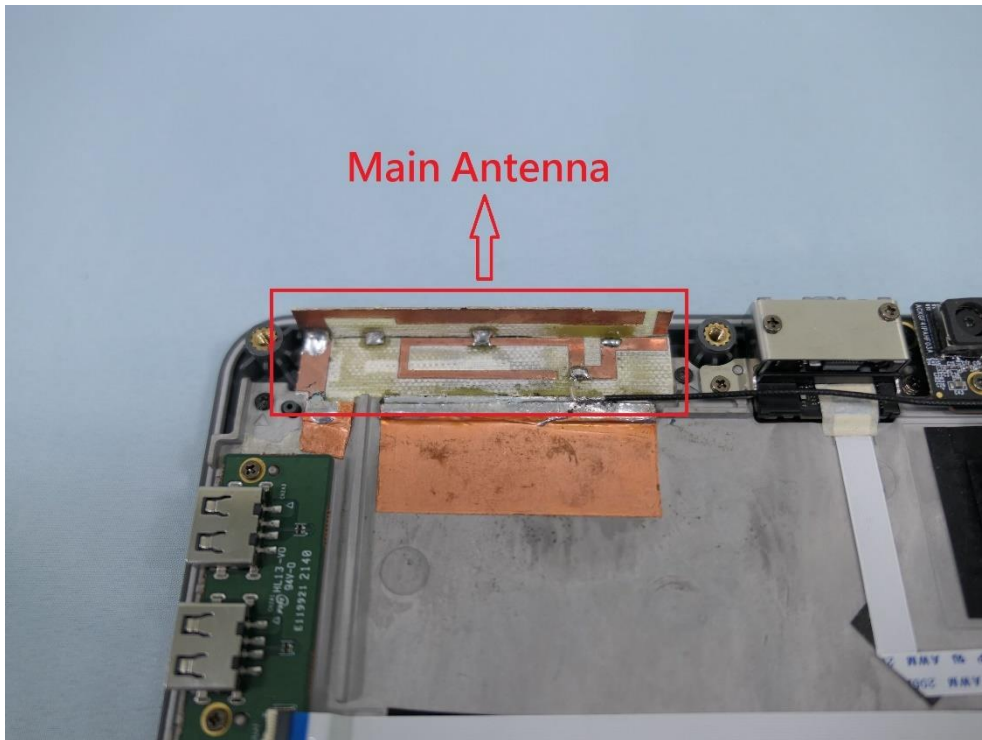

Product: Rugged Tablet

Brand Name: AAEON  
Technology Inc.

Model Number: RTC-1020, x RTC-1020(x)  
– Where x may be any combination of  
alphanumeric characters or “-” or blank)

### Internal Photograph

(1) EUT Photo

(2) EUT Photo

(3) EUT Photo

(4) EUT Photo

(5) EUT Photo

(6) EUT Photo

(7) EUT Photo

(8) EUT Photo

(9) EUT Photo

(10) EUT Photo

(11) EUT Photo

(12) EUT Photo

(13) EUT Photo

(14) EUT Photo

(15) EUT Photo