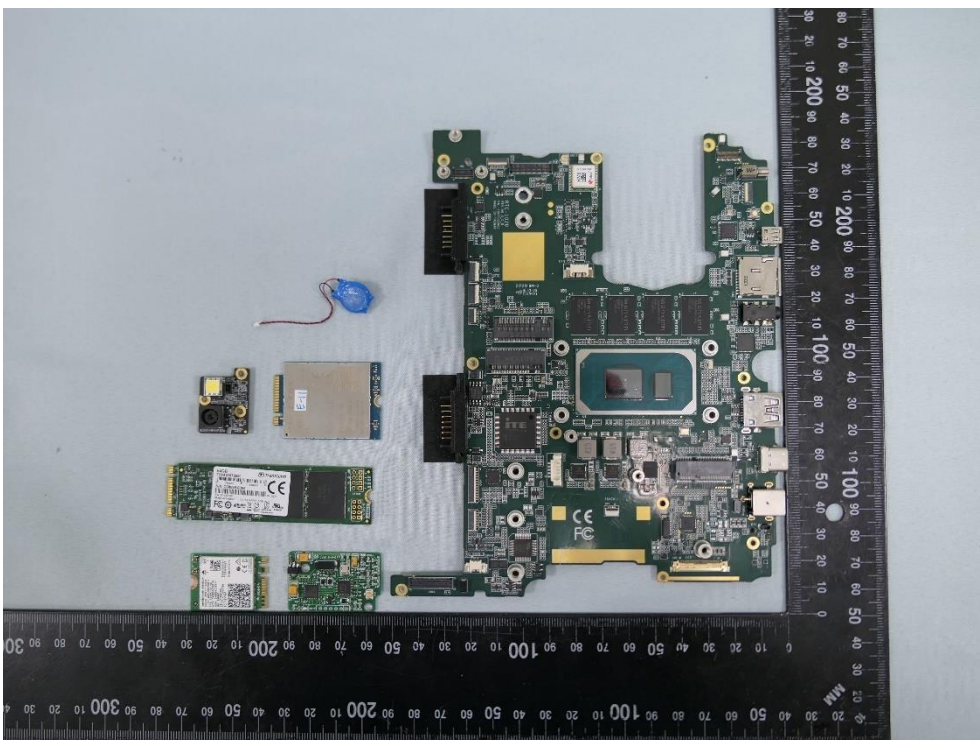

Product: Rugged Tablet

Brand Name: AAEON  
Technology Inc.

Model Number: RTC-1020, x RTC-1020(x)  
– Where x may be any combination of  
alphanumeric characters or “-” or blank)

(16) EUT Photo

(17) EUT Photo

(18) EUT Photo

(19) EUT Photo

(20) EUT Photo

(21) EUT Photo

(22) EUT Photo

(23) EUT Photo