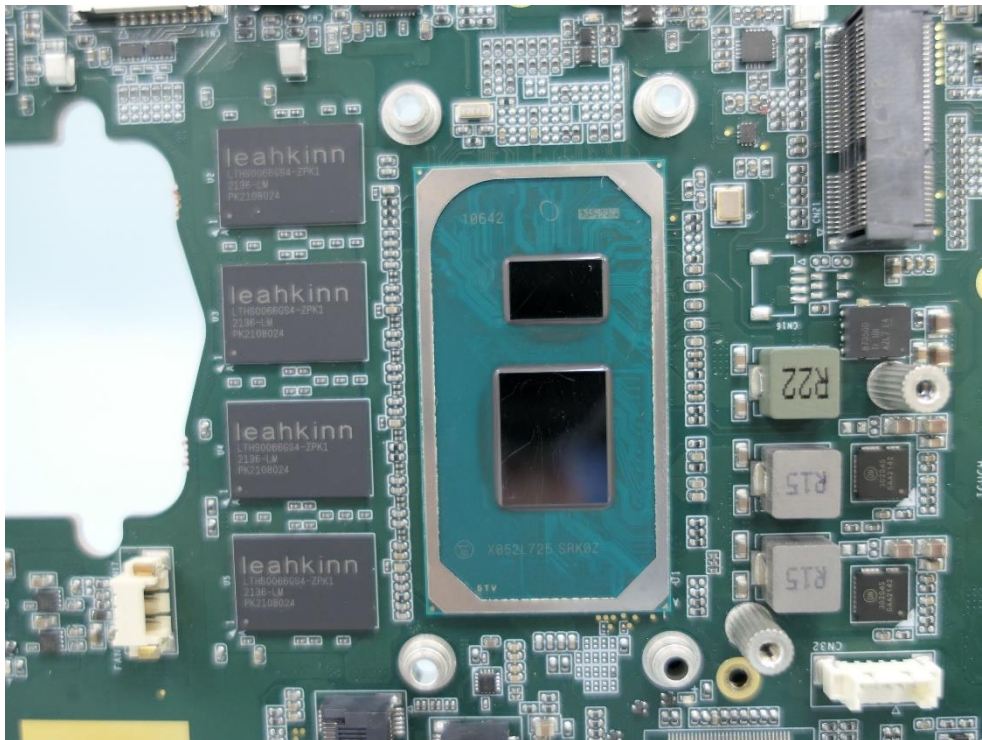

Product: Rugged Tablet

Brand Name: AAEON  
Technology Inc.

Model Number: RTC-1020, x RTC-1020(x)  
– Where x may be any combination of  
alphanumeric characters or “-” or blank)

(42) EUT Photo

(43) EUT Photo

(44) EUT Photo

(45) EUT Photo

(46) EUT Photo

(47) EUT Photo

(48) EUT Photo

(49) EUT Photo