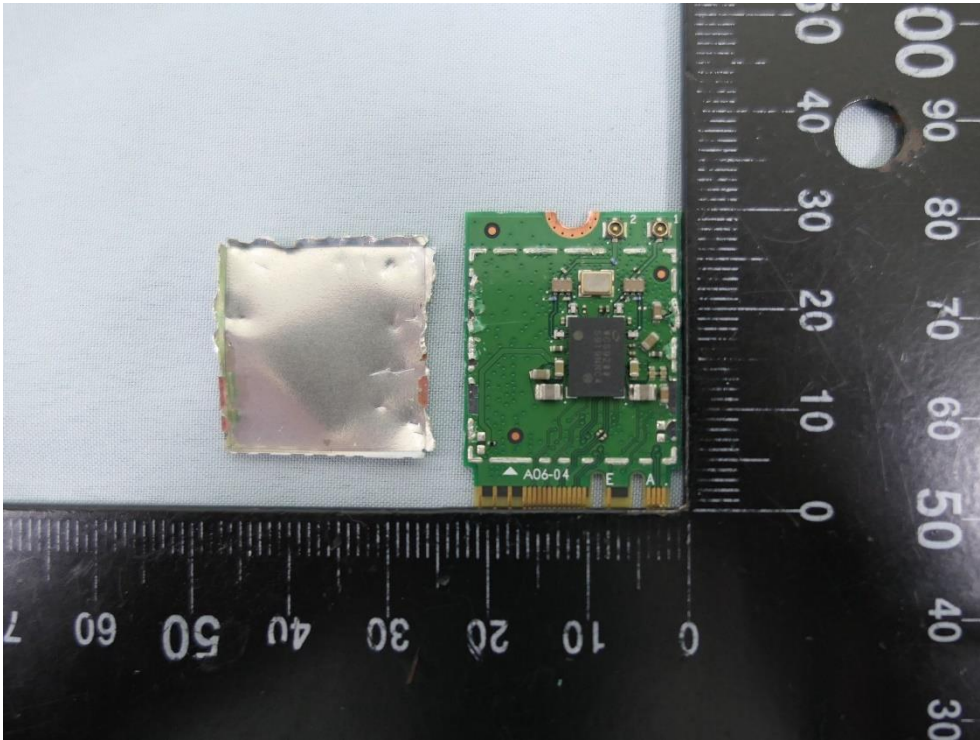

Product: Rugged Tablet

Brand Name: AAEON  
Technology Inc.

Model Number: RTC-1020, x RTC-1020(x)  
– Where x may be any combination of  
alphanumeric characters or “-” or blank)

(16) EUT Photo

(17) EUT Photo

(18) EUT Photo

(19) EUT Photo

(20) EUT Photo

(21) EUT Photo

(22) EUT Photo

(23) EUT Photo

(24) EUT Photo

(25) EUT Photo

(26) EUT Photo

(27) EUT Photo

(28) EUT Photo

(29) EUT Photo

(30) EUT Photo

(31) EUT Photo