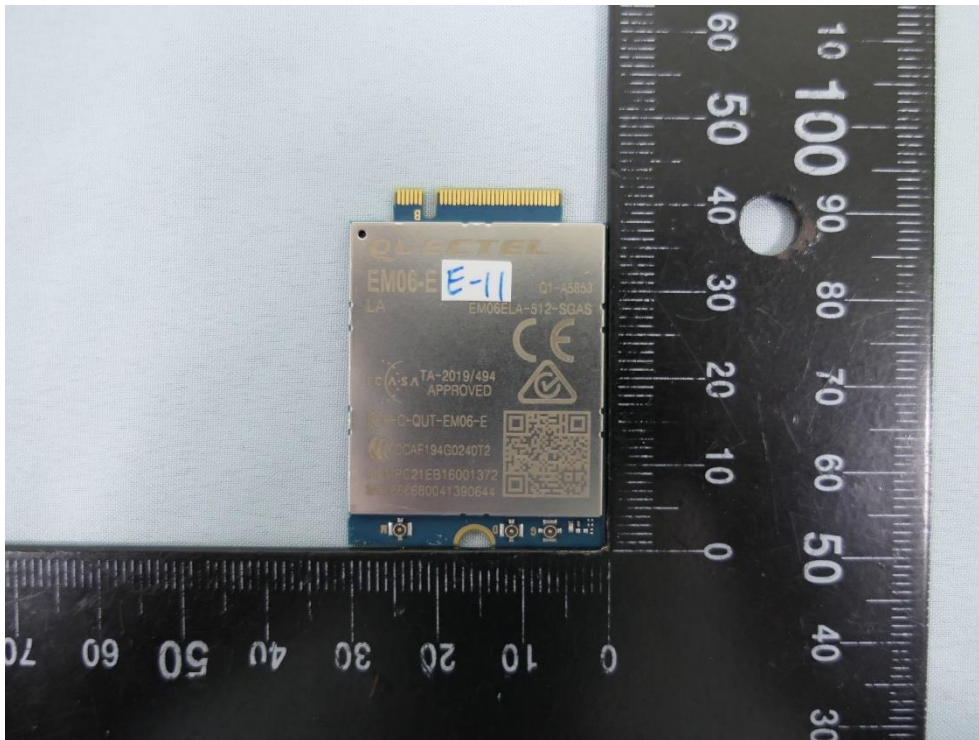

Product: Rugged Tablet

Brand Name: AAEON  
Technology Inc.

Model Number: RTC-1020, x RTC-1020(x)  
– Where x may be any combination of  
alphanumeric characters or “-” or blank)

(24) EUT Photo

(25) EUT Photo

(26) EUT Photo

(27) EUT Photo

(28) EUT Photo

(29) EUT Photo

(30) EUT Photo

(31) EUT Photo