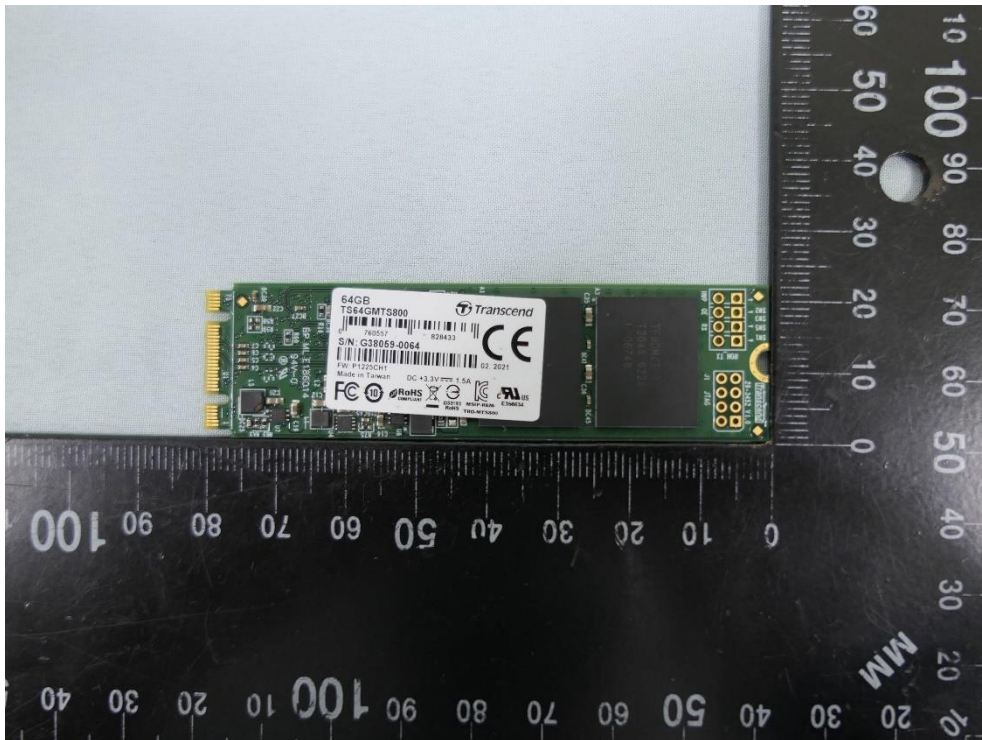

Product: Rugged Tablet

Brand Name: AAEON  
Technology Inc.

Model Number: RTC-1020, x RTC-1020(x)  
– Where x may be any combination of  
alphanumeric characters or “-” or blank)

(16) EUT Photo

(17) EUT Photo

(18) EUT Photo

(19) EUT Photo

(20) EUT Photo

(21) EUT Photo

(22) EUT Photo

(23) EUT Photo