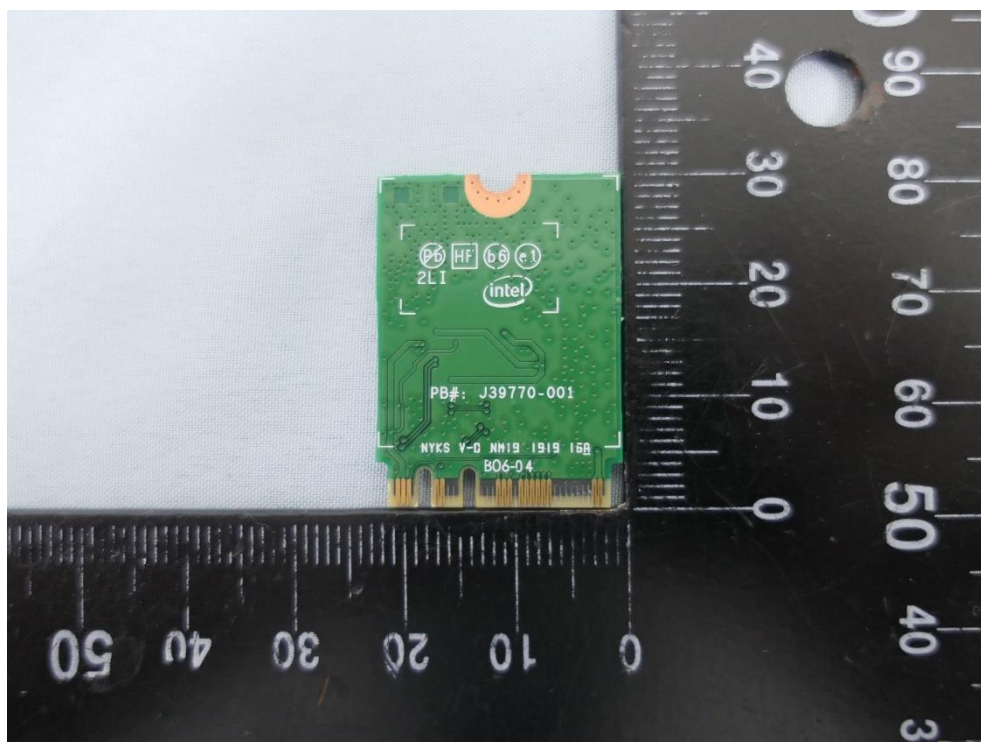

Product: Rugged Tablet

Brand Name: AAEON  
Technology Inc.

Model Number: RTC-1020, x RTC-1020(x)  
– Where x may be any combination of  
alphanumeric characters or “-” or blank)

(24) EUT Photo

(25) EUT Photo

(26) EUT Photo

(27) EUT Photo

(28) EUT Photo

(29) EUT Photo

(30) EUT Photo

(31) EUT Photo