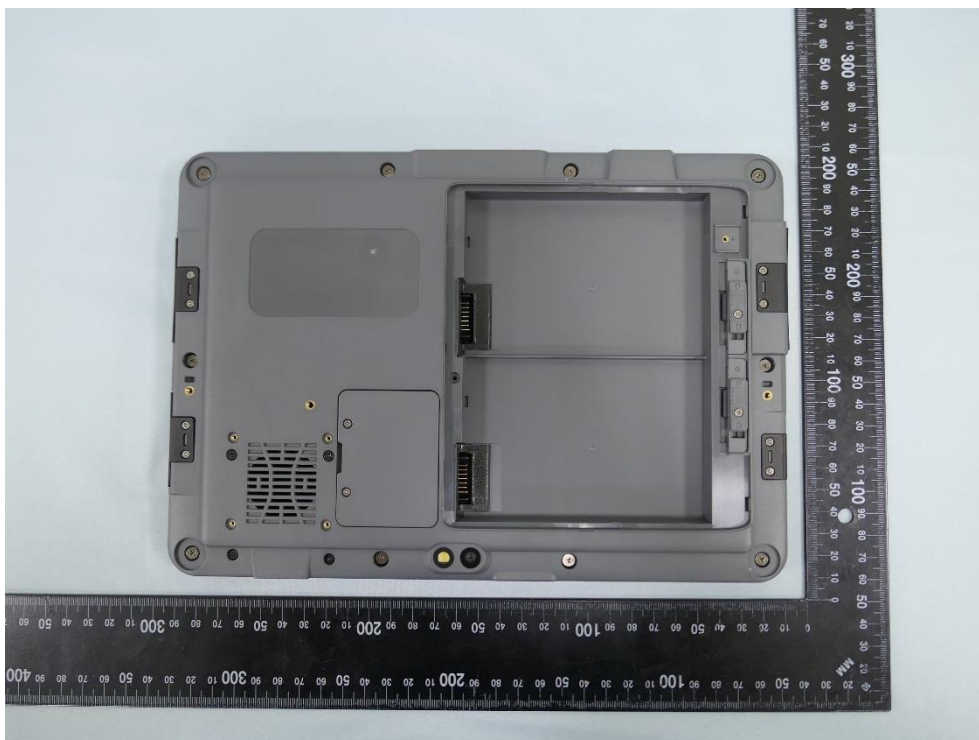

Product: Rugged Tablet

Brand Name: AAEON  
Technology Inc.

Model Number: RTC-1020, x RTC-1020(x)  
– Where x may be any combination of  
alphanumeric characters or “-” or blank)

### Internal Photograph

(1) EUT Photo

(2) EUT Photo

(3) EUT Photo

(4) EUT Photo

(5) EUT Photo

(6) EUT Photo

(7) EUT Photo