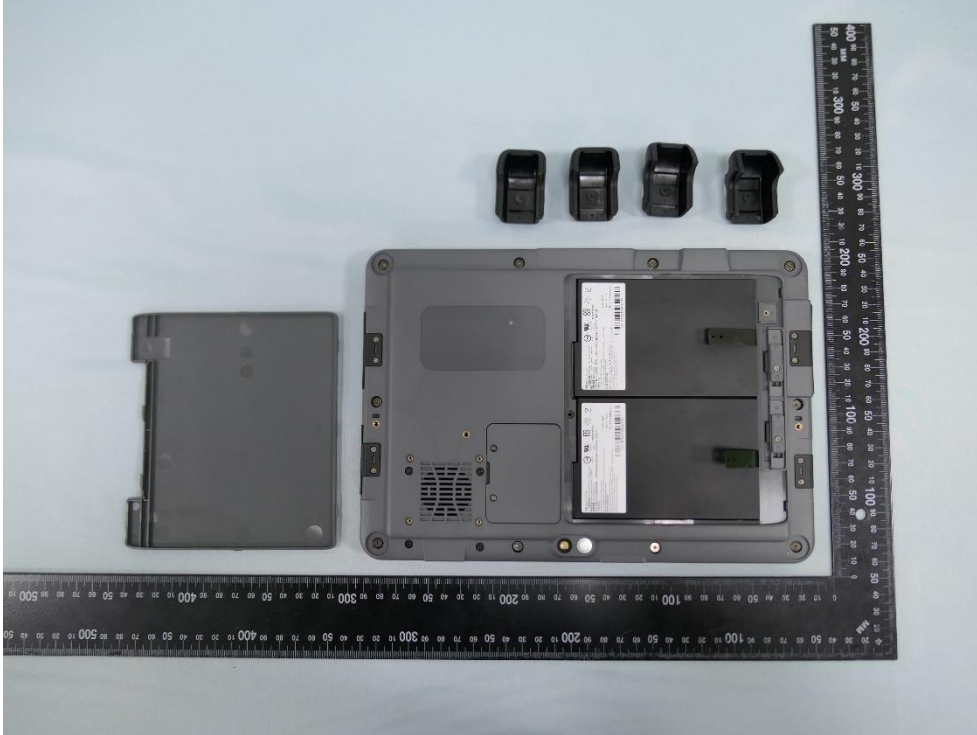

Product: Rugged Tablet

Brand Name: AAEON  
Technology Inc.

Model Number: RTC-1020, x RTC-1020(x)  
– Where x may be any combination of  
alphanumeric characters or “-” or blank)

### Internal Photograph

(1) EUT Photo

(2) EUT Photo

(3) EUT Photo

(4) EUT Photo

(5) EUT Photo

(6) EUT Photo

(7) EUT Photo