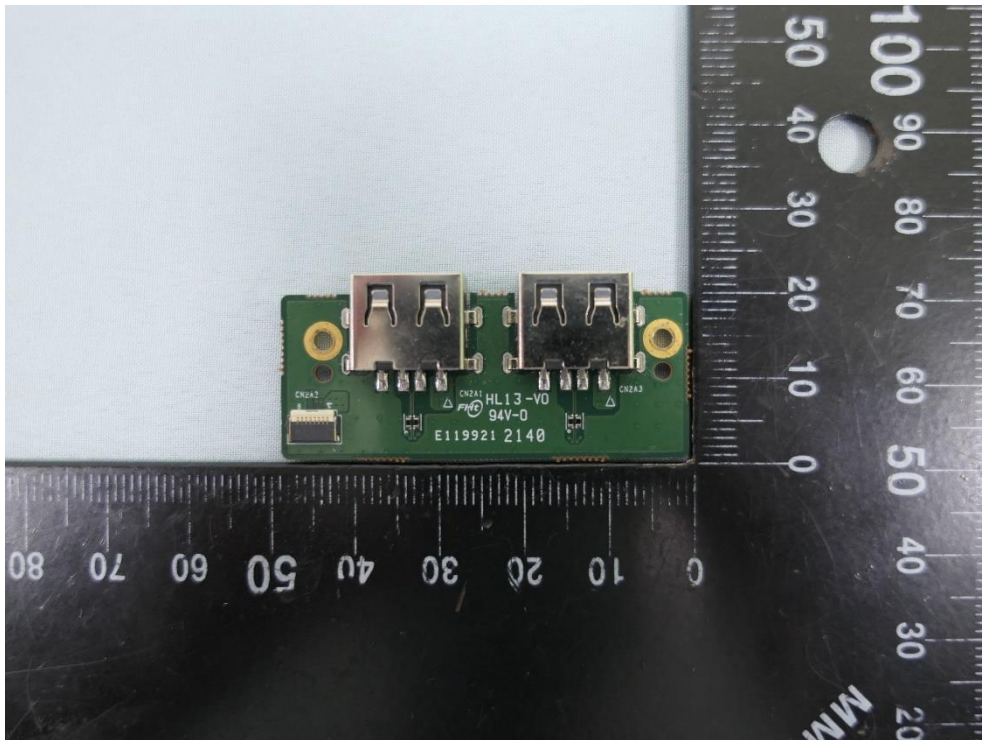

Product: Rugged Tablet

Brand Name: AAEON  
Technology Inc.

Model Number: RTC-1020, x RTC-1020(x)  
– Where x may be any combination of  
alphanumeric characters or “-” or blank)

(8) EUT Photo

(9) EUT Photo

(10) EUT Photo

(11) EUT Photo

(12) EUT Photo

(13) EUT Photo

(14) EUT Photo

(15) EUT Photo