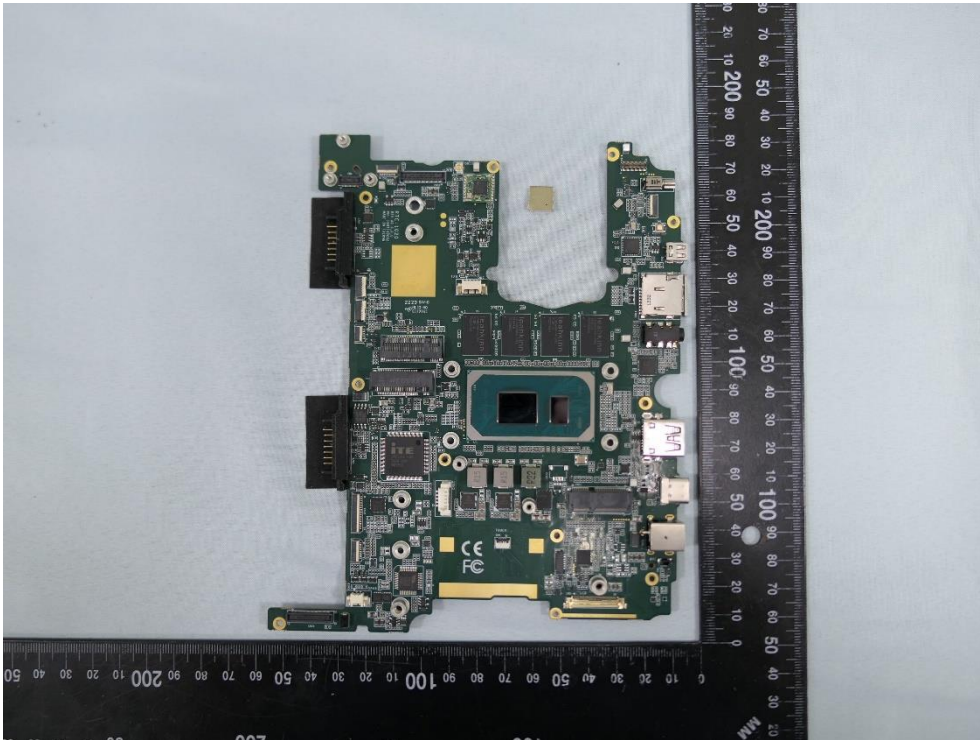

Product: Rugged Tablet

Brand Name: AAEON  
Technology Inc.

Model Number: RTC-1020, x RTC-1020(x)  
– Where x may be any combination of  
alphanumeric characters or “-” or blank)

(32) EUT Photo

(33) EUT Photo

(34) EUT Photo

(37) EUT Photo

(38) EUT Photo

(39) EUT Photo

(40) EUT Photo

(41) EUT Photo

(42) EUT Photo

(43) EUT Photo

(44) EUT Photo

(45) EUT Photo

(46) EUT Photo

(47) EUT Photo

(48) EUT Photo

(49) EUT Photo