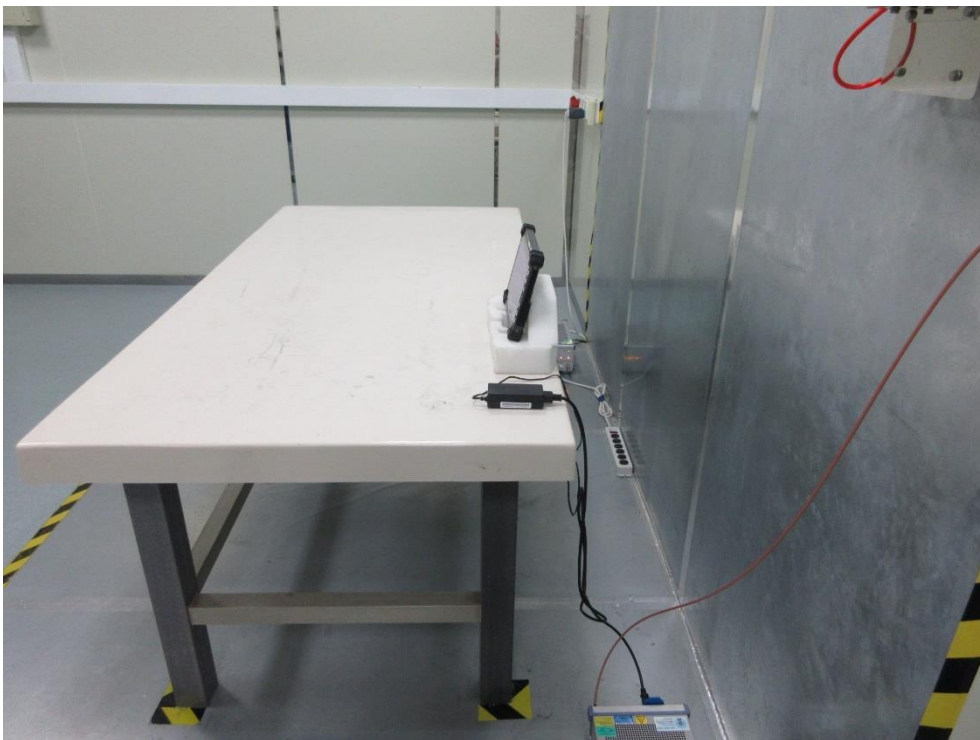

RF Test Photograph BT & Wi-Fi

Description: Front View of Conducted Emission Test Setup

Description: Back View of Conducted Emission Test Setup

Description: Radiated Emission Test Setup for below 1GHz

Description: Radiated Emission Test Setup for above 1GHz

Description: Radiated Emission Test Setup for 18GHz~40GHz

Description: Conducted Emission Test Setup

RFID 13.56 MHz

Description: Front View of Conducted Emission Test Setup

Description: Back View of Conducted Emission Test Setup