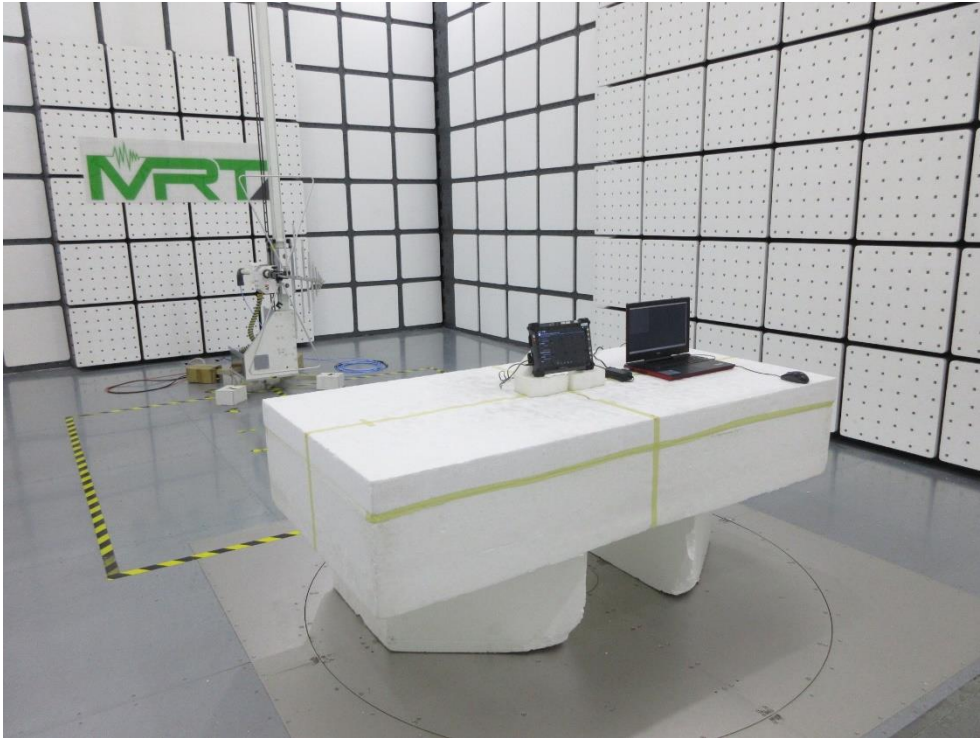

RF Test Photograph BT & Wi-Fi

Description: Front View of Conducted Emission Test Setup

Description: Back View of Conducted Emission Test Setup

Description: Radiated Emission Test Setup for below 1GHz

Description: Radiated Emission Test Setup for above 1GHz

Description: Radiated Emission Test Setup for 18GHz~40GHz

Description: Conducted Emission Test Setup

RFID 13.56 MHz

Description: Front View of Conducted Emission Test Setup

Description: Back View of Conducted Emission Test Setup