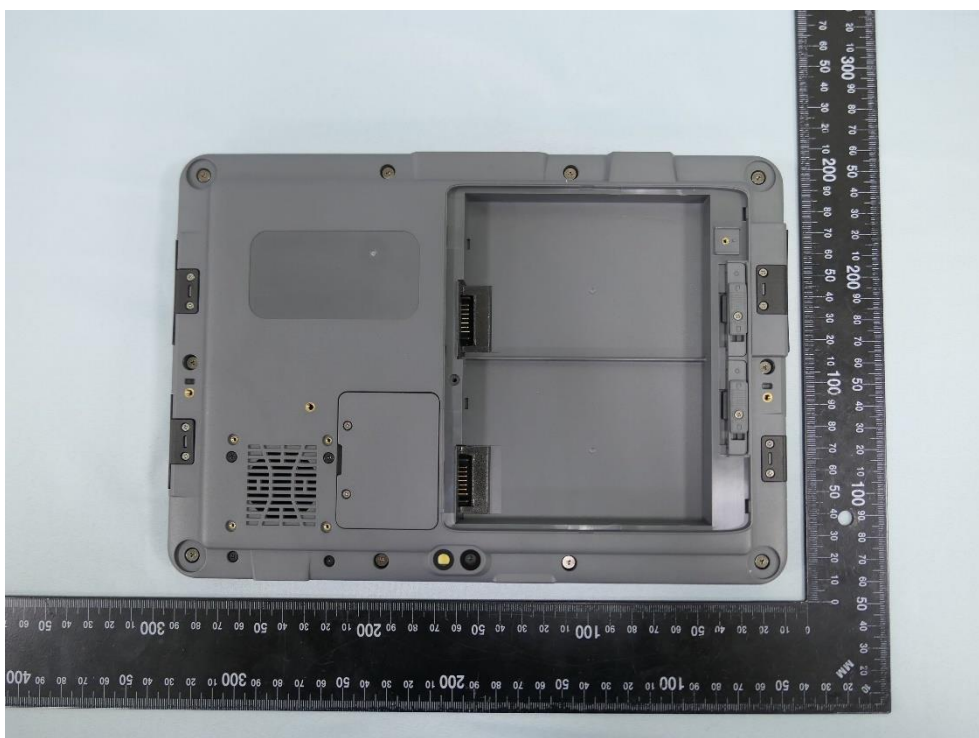

**Product: Rugged Tablet**

**Brand Name: AAEON  
Technology Inc.**

**Model Number: RTC-1020**

### Internal Photograph

(1) EUT Photo

(2) EUT Photo

(3) EUT Photo

(4) EUT Photo

(5) EUT Photo

(6) EUT Photo

(7) EUT Photo