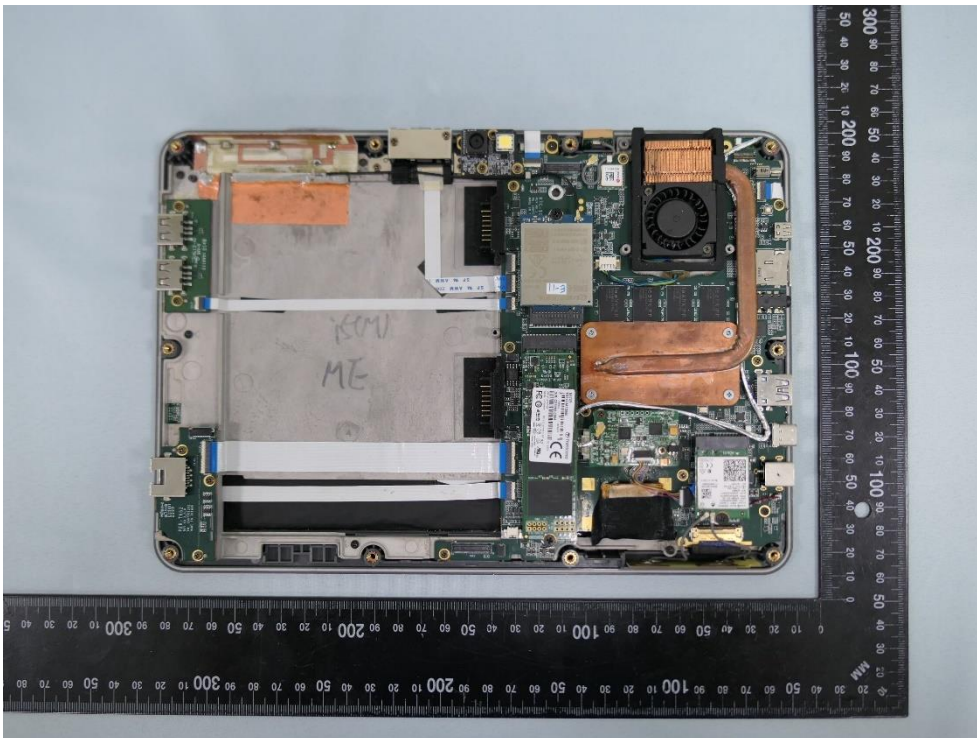

**Product: Rugged Tablet**

**Brand Name: AAEON  
Technology Inc.**

**Model Number: RTC-1020**

### Internal Photograph

(1) EUT Photo

(2) EUT Photo

(3) EUT Photo

(4) EUT Photo

(5) EUT Photo

(6) EUT Photo

(7) EUT Photo

(8) EUT Photo

(9) EUT Photo

(10) EUT Photo

(11) EUT Photo

(12) EUT Photo

(13) EUT Photo

(14) EUT Photo

(15) EUT Photo