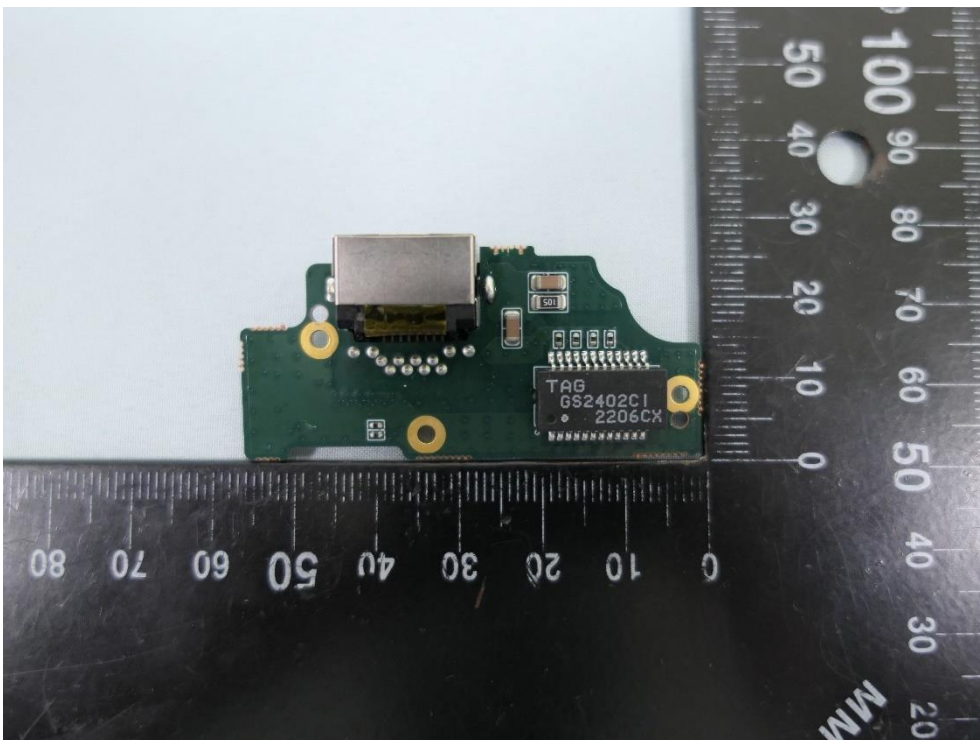

**Product: Rugged Tablet**

**Brand Name: AAEON  
Technology Inc.**

**Model Number: RTC-1020**

(16) EUT Photo

(17) EUT Photo

(18) EUT Photo

(19) EUT Photo

(20) EUT Photo

(21) EUT Photo

(22) EUT Photo

(23) EUT Photo