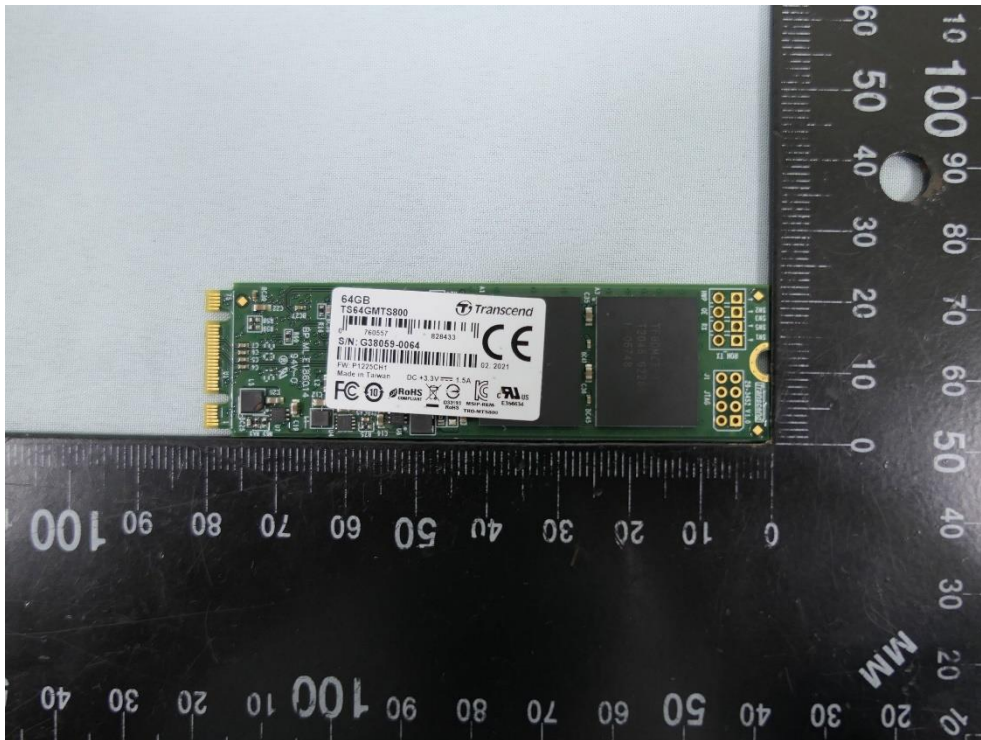

**Product: Rugged Tablet**

**Brand Name: AAEON  
Technology Inc.**

**Model Number: RTC-1020**

(16) EUT Photo

(17) EUT Photo

(18) EUT Photo

(19) EUT Photo

(20) EUT Photo

(21) EUT Photo

(22) EUT Photo

(23) EUT Photo