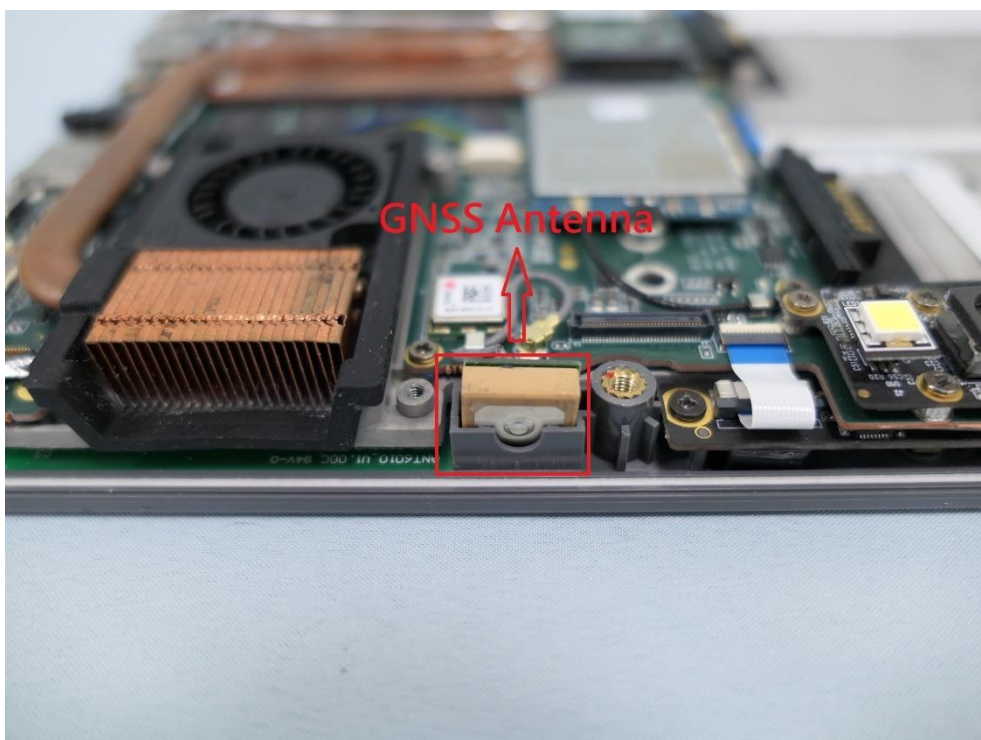

(10) EUT Photo