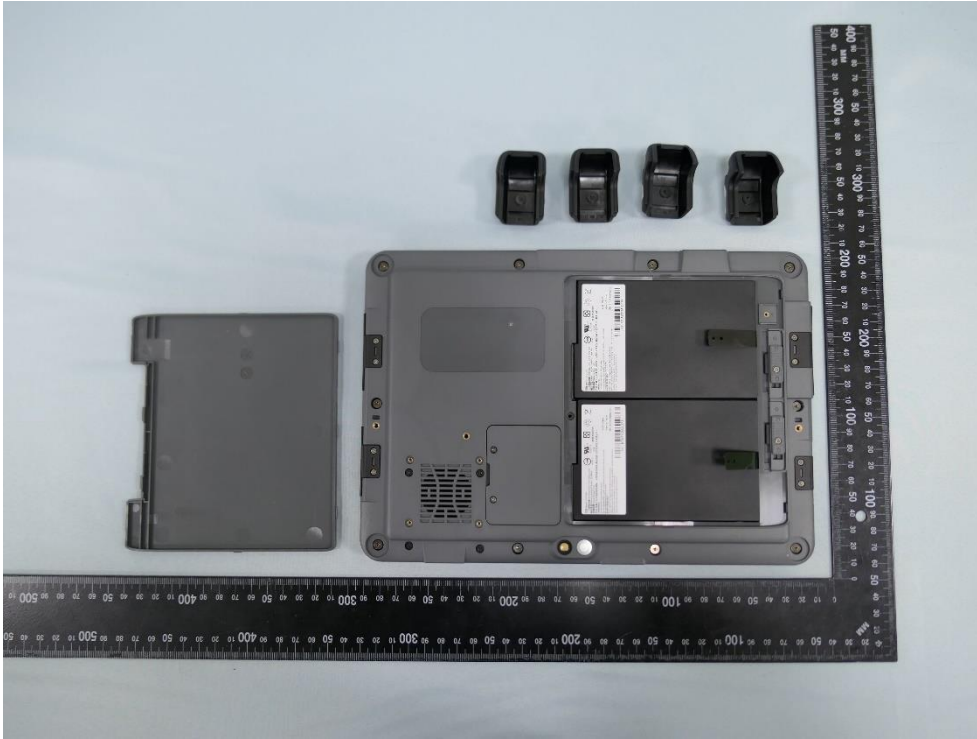

**Product: Rugged Tablet**

**Brand Name: AAEON  
Technology Inc.**

**Model Number: RTC-1020**

### Internal Photograph

(1) EUT Photo

(2) EUT Photo

(3) EUT Photo

(4) EUT Photo

(5) EUT Photo

(6) EUT Photo

(7) EUT Photo