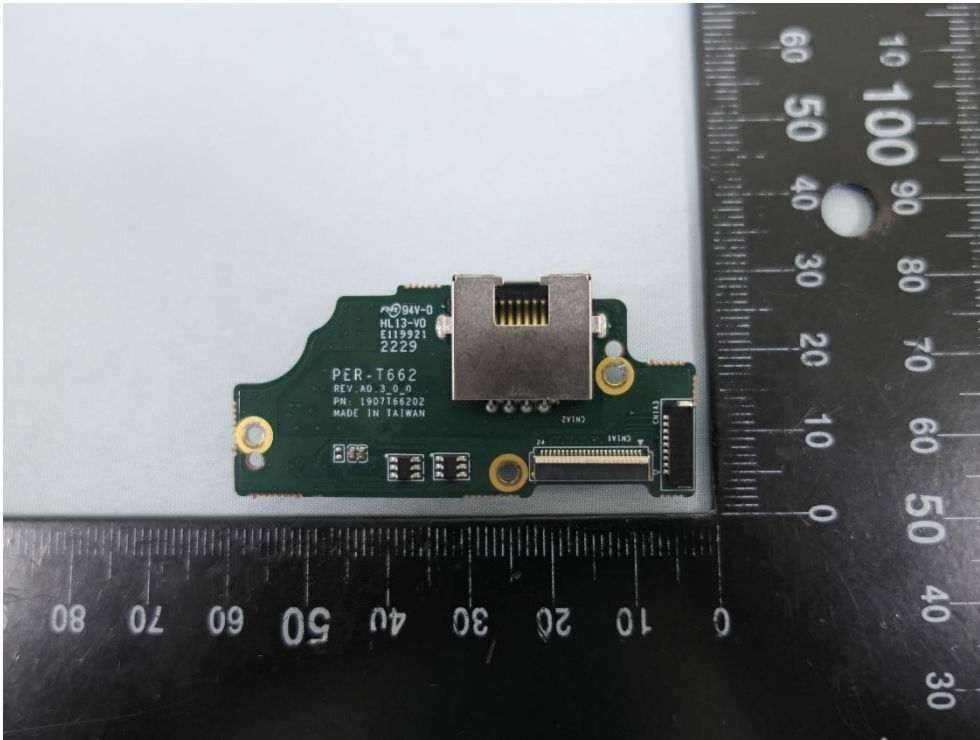

(17) EUT Photo