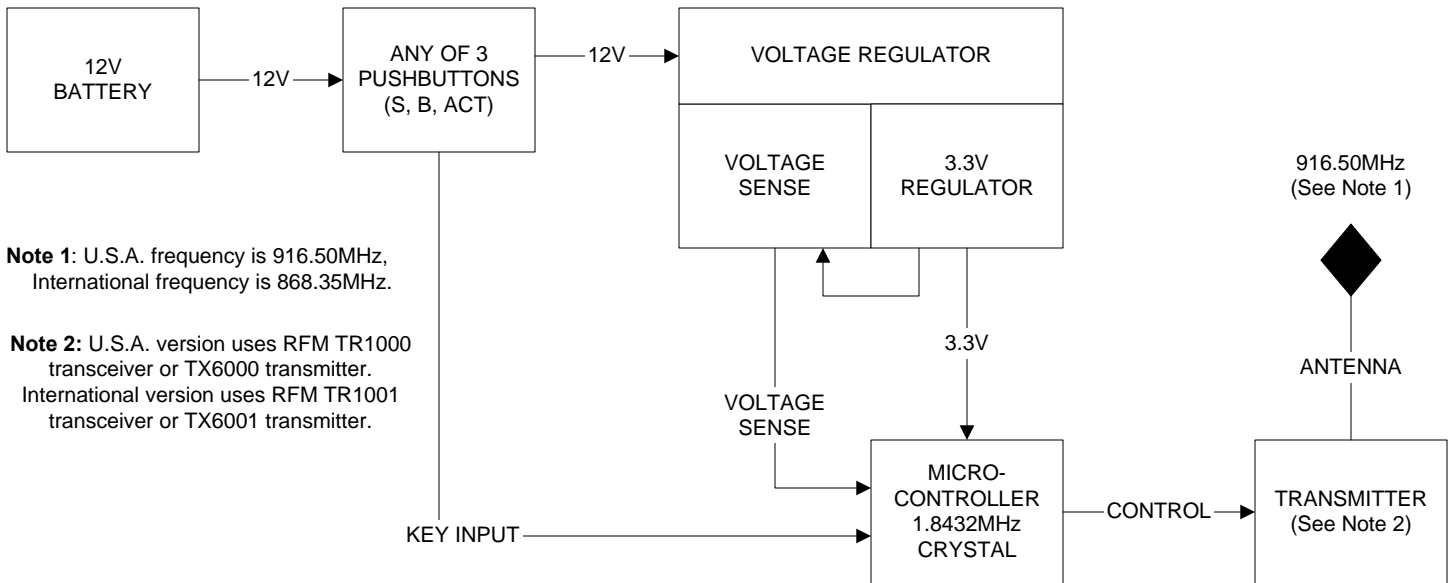

MMT-503 REMOTE PROGRAMMER

Note 1: U.S.A. frequency is 916.50MHz,
International frequency is 868.35MHz.

Note 2: U.S.A. version uses RFM TR1000
transceiver or TX6000 transmitter.
International version uses RFM TR1001
transceiver or TX6001 transmitter.