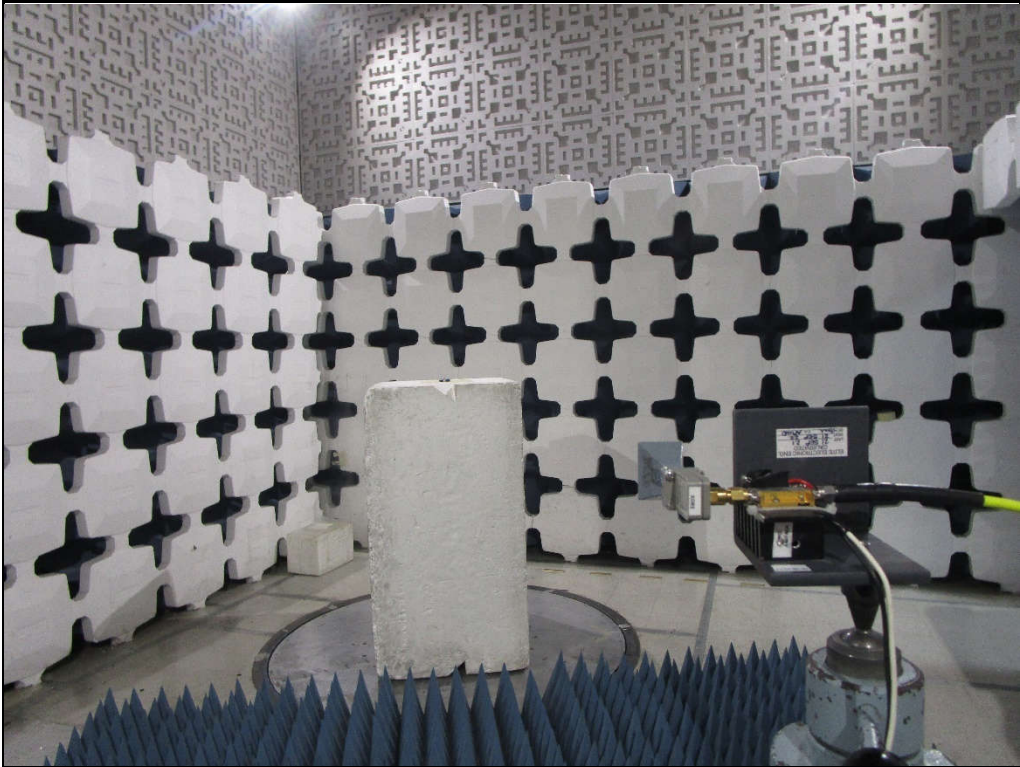

Test Setup for Spurious Radiated Emissions, 30MHz – 1GHz – Antenna Polarization Horizontal

Test Setup for Spurious Radiated Emissions, 30MHz – 1GHz – Antenna Polarization Vertical

Test Setup for Spurious Radiated Emissions, 1 – 18GHz – Antenna Polarization Horizontal

Test Setup for Spurious Radiated Emissions, 1 – 18GHz – Antenna Polarization Vertical

Test Setup for Spurious Radiated Emissions, Above 18GHz – Antenna Polarization Horizontal

Test Setup for Spurious Radiated Emissions, Above 18GHz – Antenna Polarization Vertical