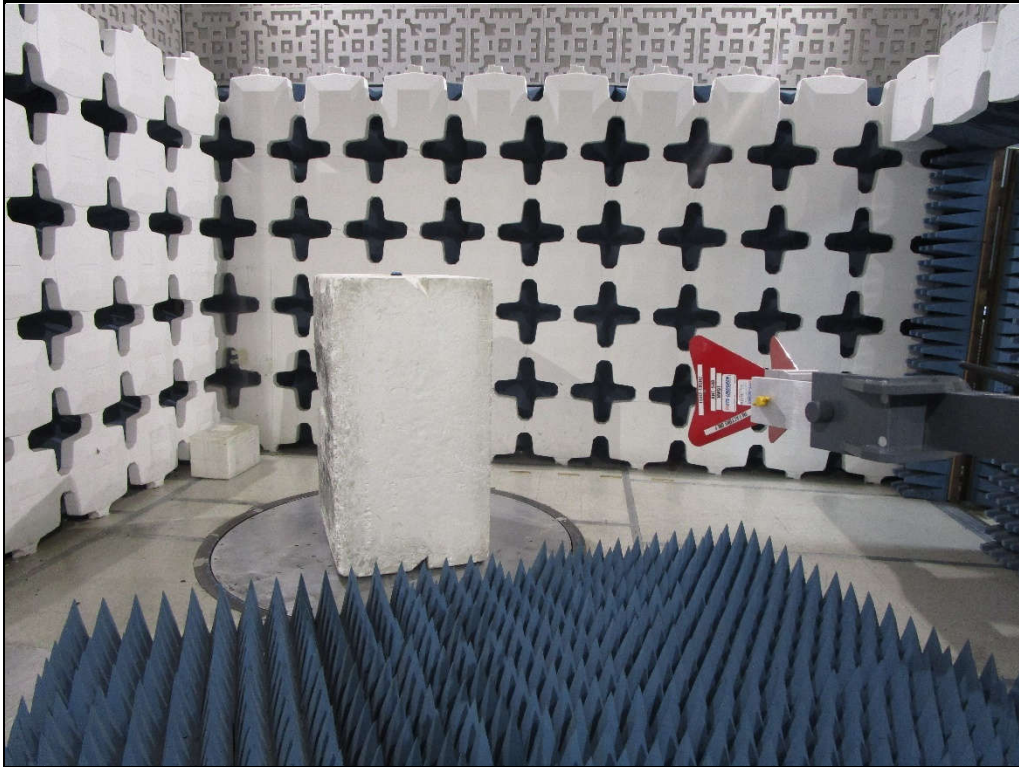

Test Setup for Spurious Radiated Emissions, 30MHz – 1GHz – Antenna Polarization Horizontal

Test Setup for Spurious Radiated Emissions, 30MHz – 1GHz – Antenna Polarization Vertical

Test Setup for Spurious Radiated Emissions, 1 – 18GHz – Antenna Polarization Horizontal

Test Setup for Spurious Radiated Emissions, 1 – 18GHz – Antenna Polarization Vertical

Test Setup for Spurious Radiated Emissions, Above 18GHz – Antenna Polarization Horizontal

Test Setup for Spurious Radiated Emissions, Above 18GHz – Antenna Polarization Vertical