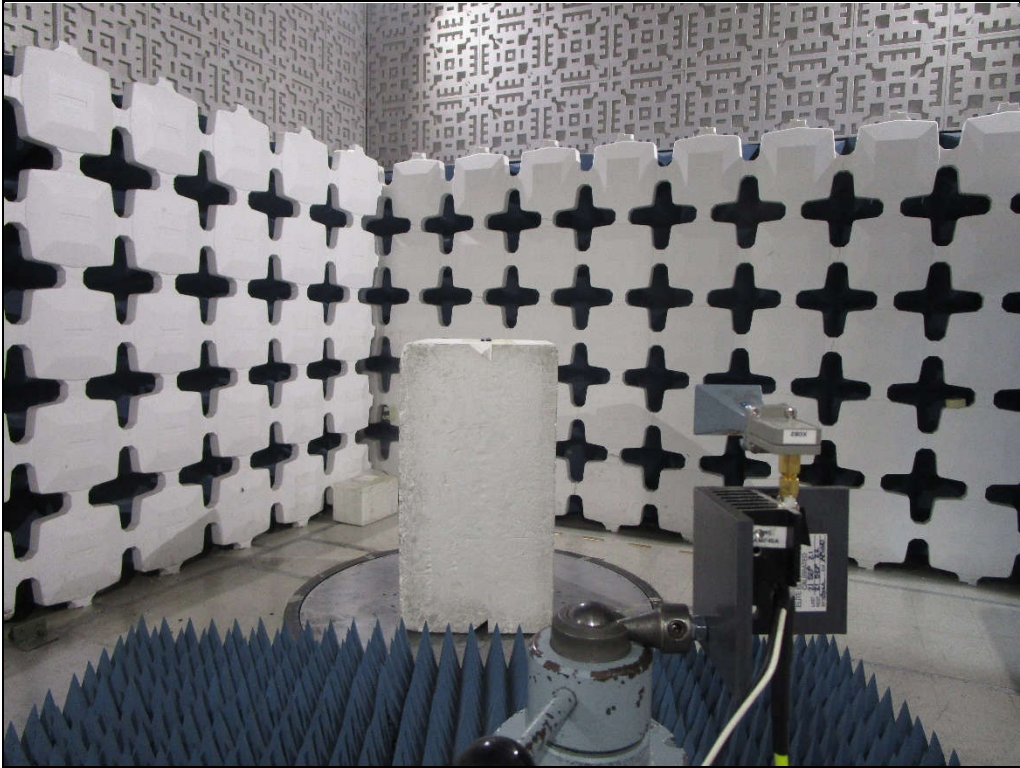

Test Setup for Spurious Radiated Emissions, 30MHz – 1GHz – Antenna Polarization Horizontal

Test Setup for Spurious Radiated Emissions, 30MHz – 1GHz – Antenna Polarization Vertical

Test Setup for Spurious Radiated Emissions, 1 – 18GHz – Antenna Polarization Horizontal

Test Setup for Spurious Radiated Emissions, 1 – 18GHz – Antenna Polarization Vertical

Test Setup for Spurious Radiated Emissions, Above 18GHz – Antenna Polarization Horizontal

Test Setup for Spurious Radiated Emissions, Above 18GHz – Antenna Polarization Vertical