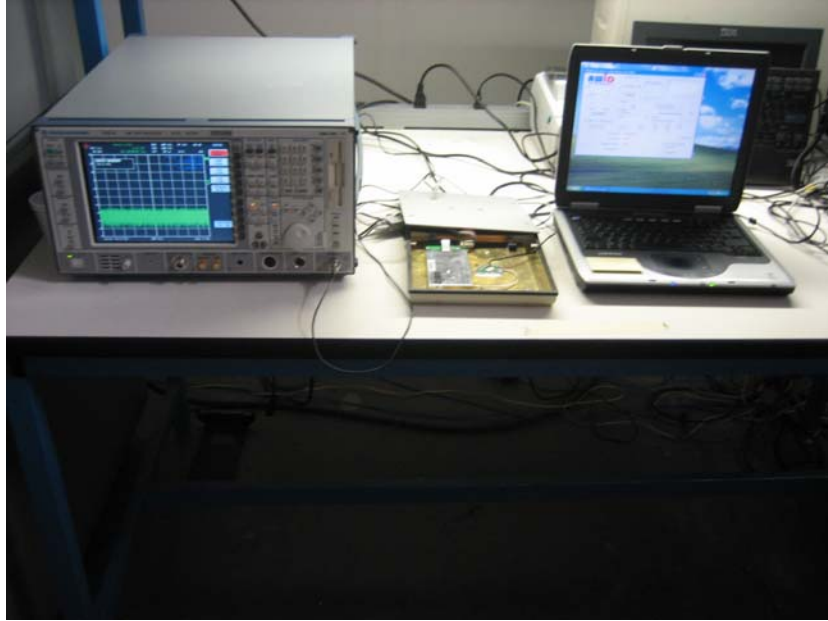

Test Set-up Photo

Radiated Emission Test Set-up Front View (0.3 - 1 GHz)

Radiated Emissions Test Set-up Rear View (0.3 - 1 GHz)

Radiated Emission Test Set-up Front View (> 1 GHz)

Radiated Emission Test Set-up Rear View (> 1 GHz)

AC Line Conducted Emission Test Set-up Front View

AC Line Conducted Emission Test Set-up Rear View

RF Conducted Test Set-up