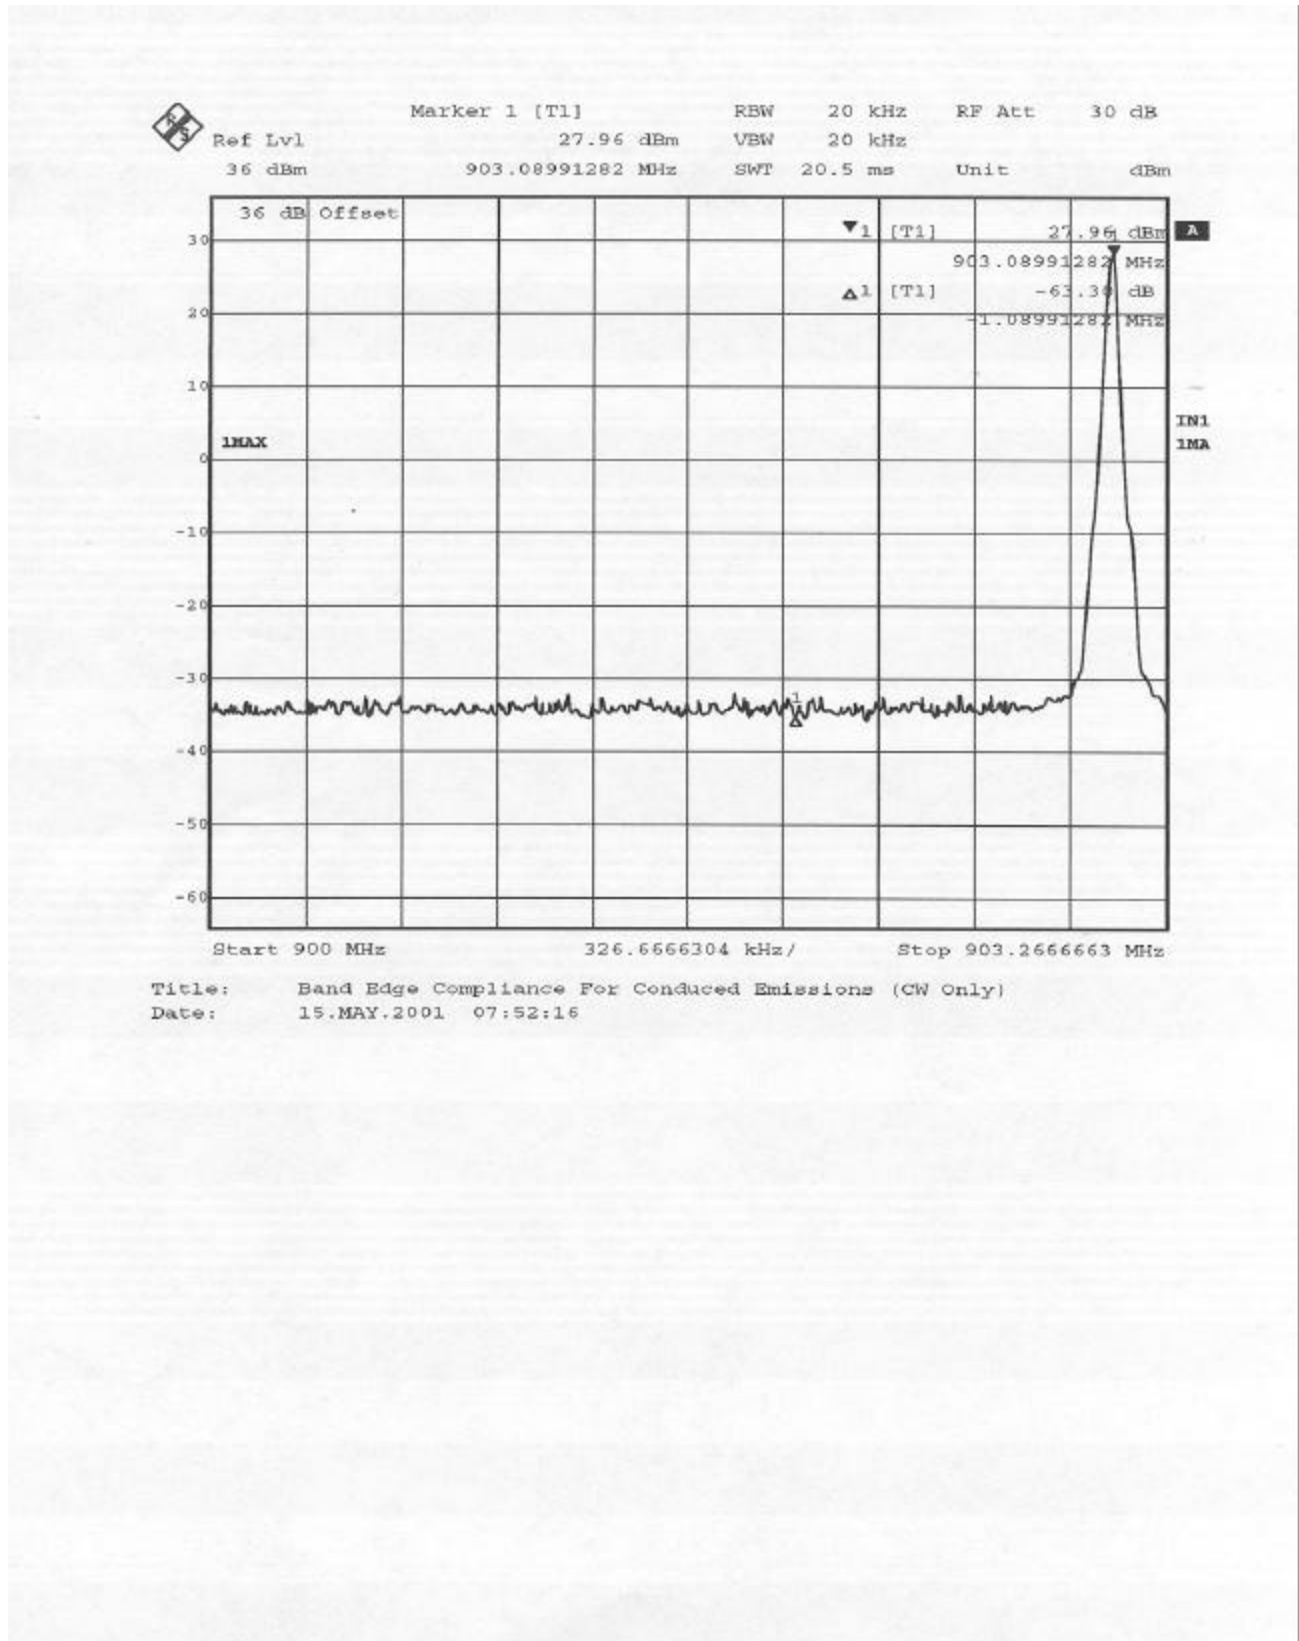

Title: Band Edge Compliance For Conduced Emissions (Duralabel)
Date: 15.MAY.2001 07:48:13

File Number: BP7169
Project Number: 01ME05266
Model Number: LR-911

Issued: August 15, 2001

FCC ID # OGSLR911