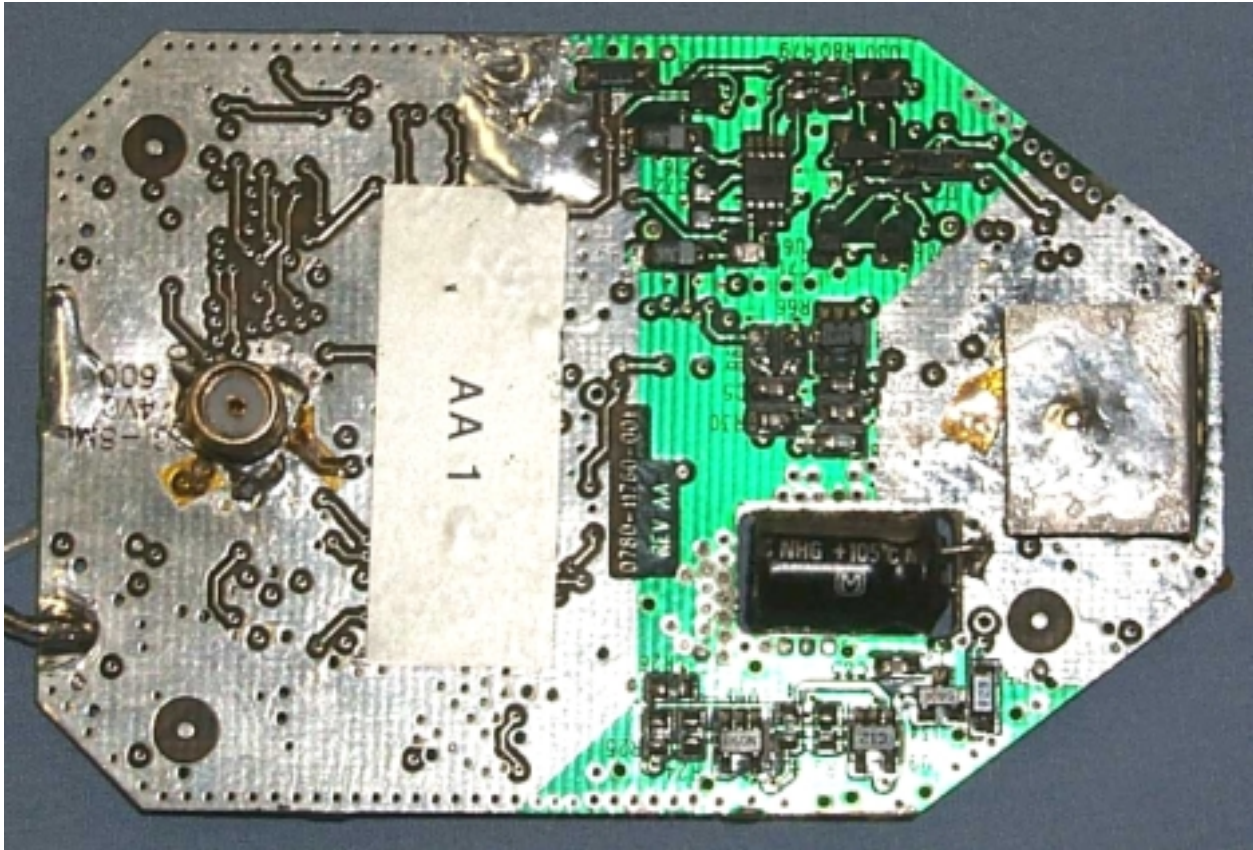

4.0 Equipment Photographs

Internal Photos

PinPoint 3D-iD Tag Model T30

FCC ID: OGK30011662001

Board photo side 1

(Note: Antenna connector port is present for testing purposes only)

PinPoint 3D-iD Tag Model T30

FCC ID: OGK30011662001

Board photo side 2

(Note: Antenna connector port is present for testing purposes only)