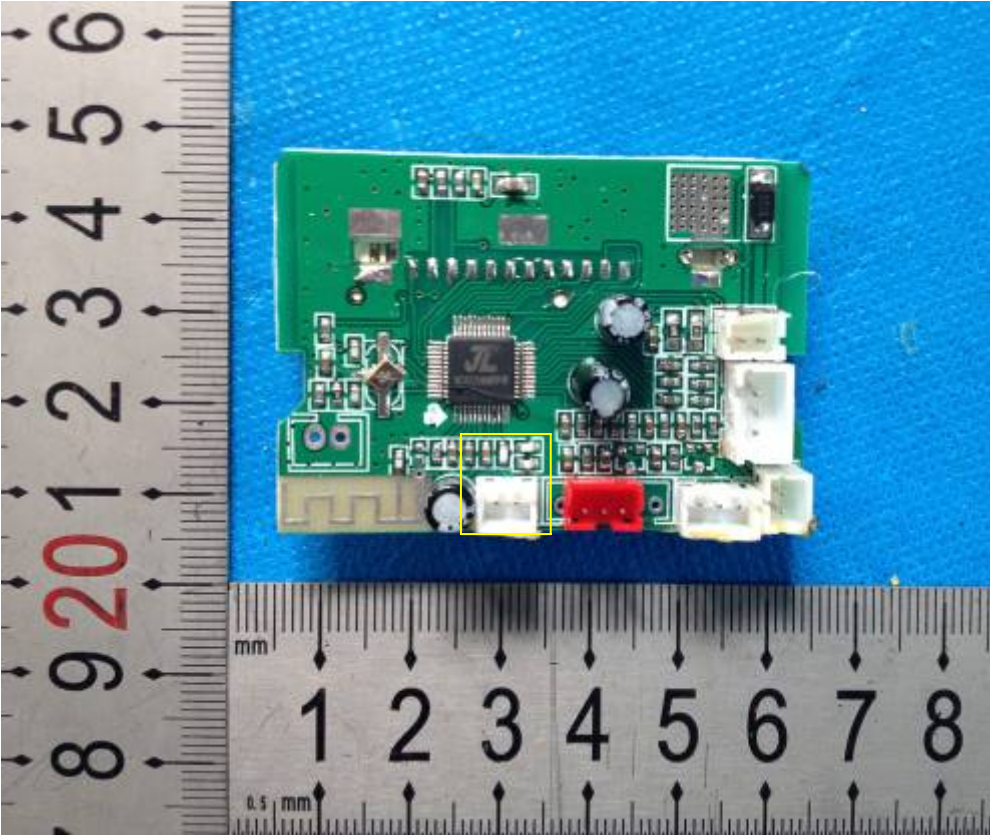

Antenna Photo

One internal FM Antenna, length: 500mm

One internal BT Antenna, Fixed on PCB, length: 16mm