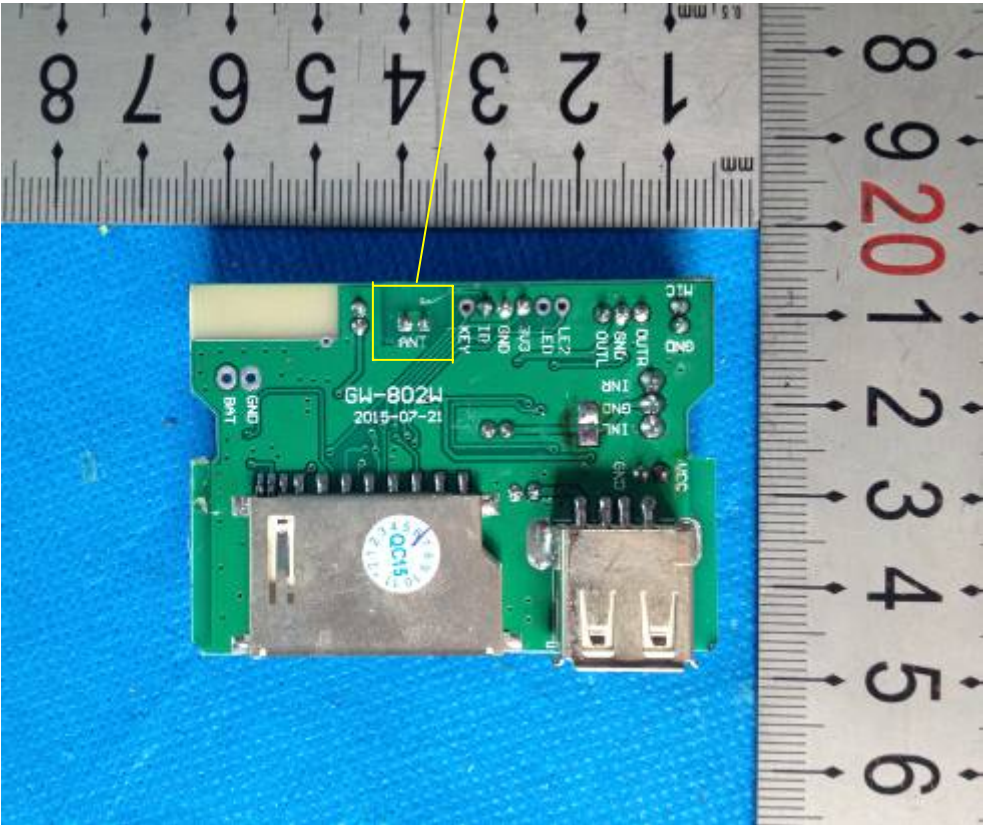

Antenna Photo

One internal FM Antenna, length: 500mm

One internal BT Antenna, Fixed on PCB, length: 16mm