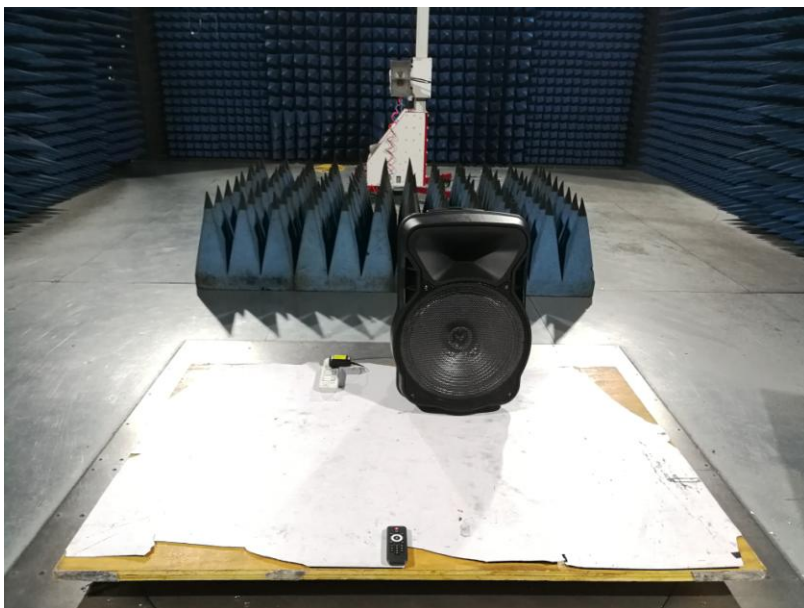

Product Name: SPEAKER

Test Model No.: PRP-2

Test Setup Photo

Radiated Emission

Conducted Emission

-----End-----