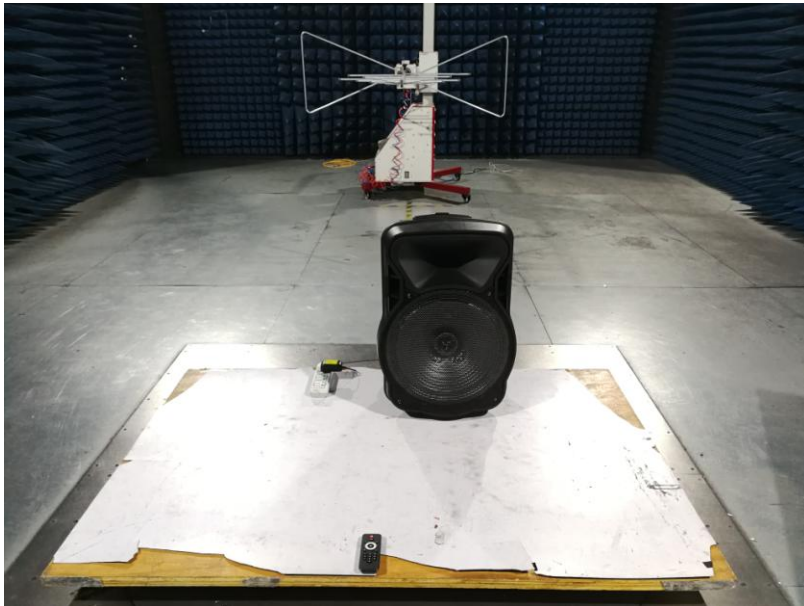

Product Name: SPEAKER

Test Model No.: PRP-2

Test Setup Photo

Radiated Emission

Conducted Emission

-----End-----