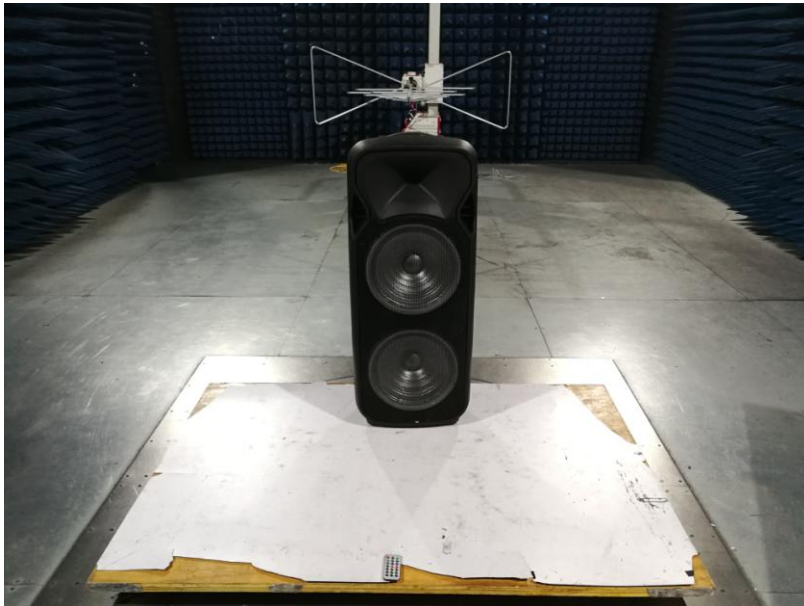

Product Name: SPEAKER

Test Model No.: BB2739

Test Setup Photo

Radiated Emission

Conducted Emission

-----End-----