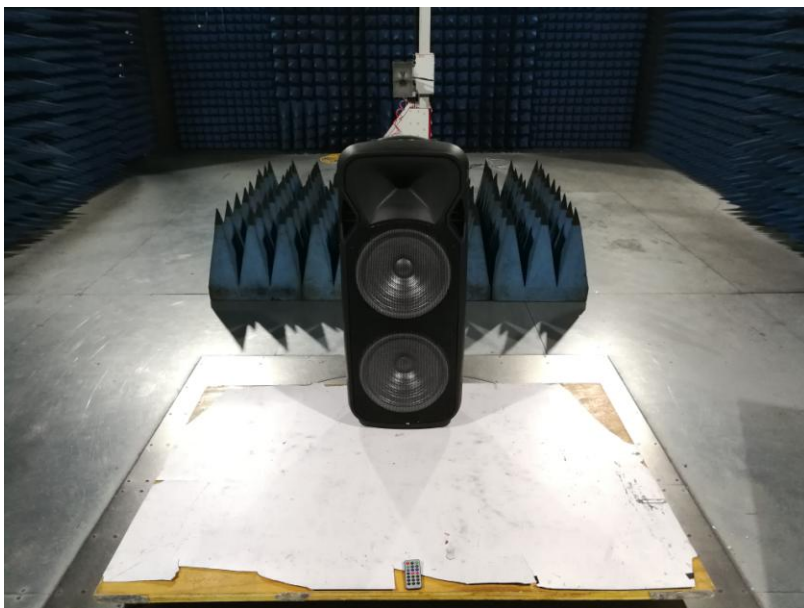

Product Name: SPEAKER

Test Model No.: BB2739

Test Setup Photo

Radiated Emission

Conducted Emission

-----End-----