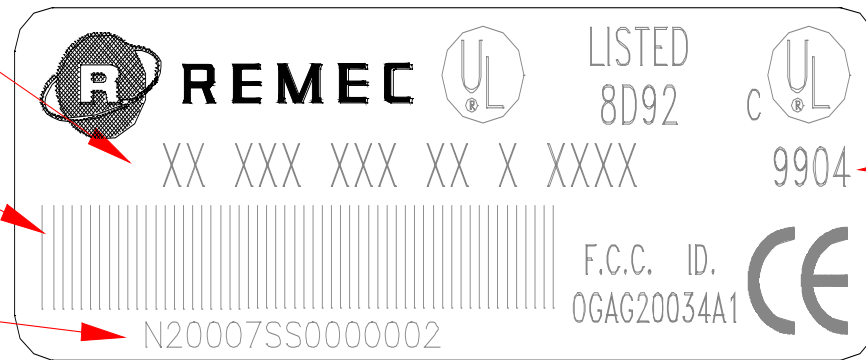

INHOUSE PRINTING BLACK (ALL TEXT SHOWN IS REPRESENTATIVE ONLY)

Product Code Description

Barcode to be Code 39

15 Digit Barcode
2.5:1 Ratio

Date Code
Year/Week

PRODUCT CODE

ISSUE

SERIAL No. FOR UNIT