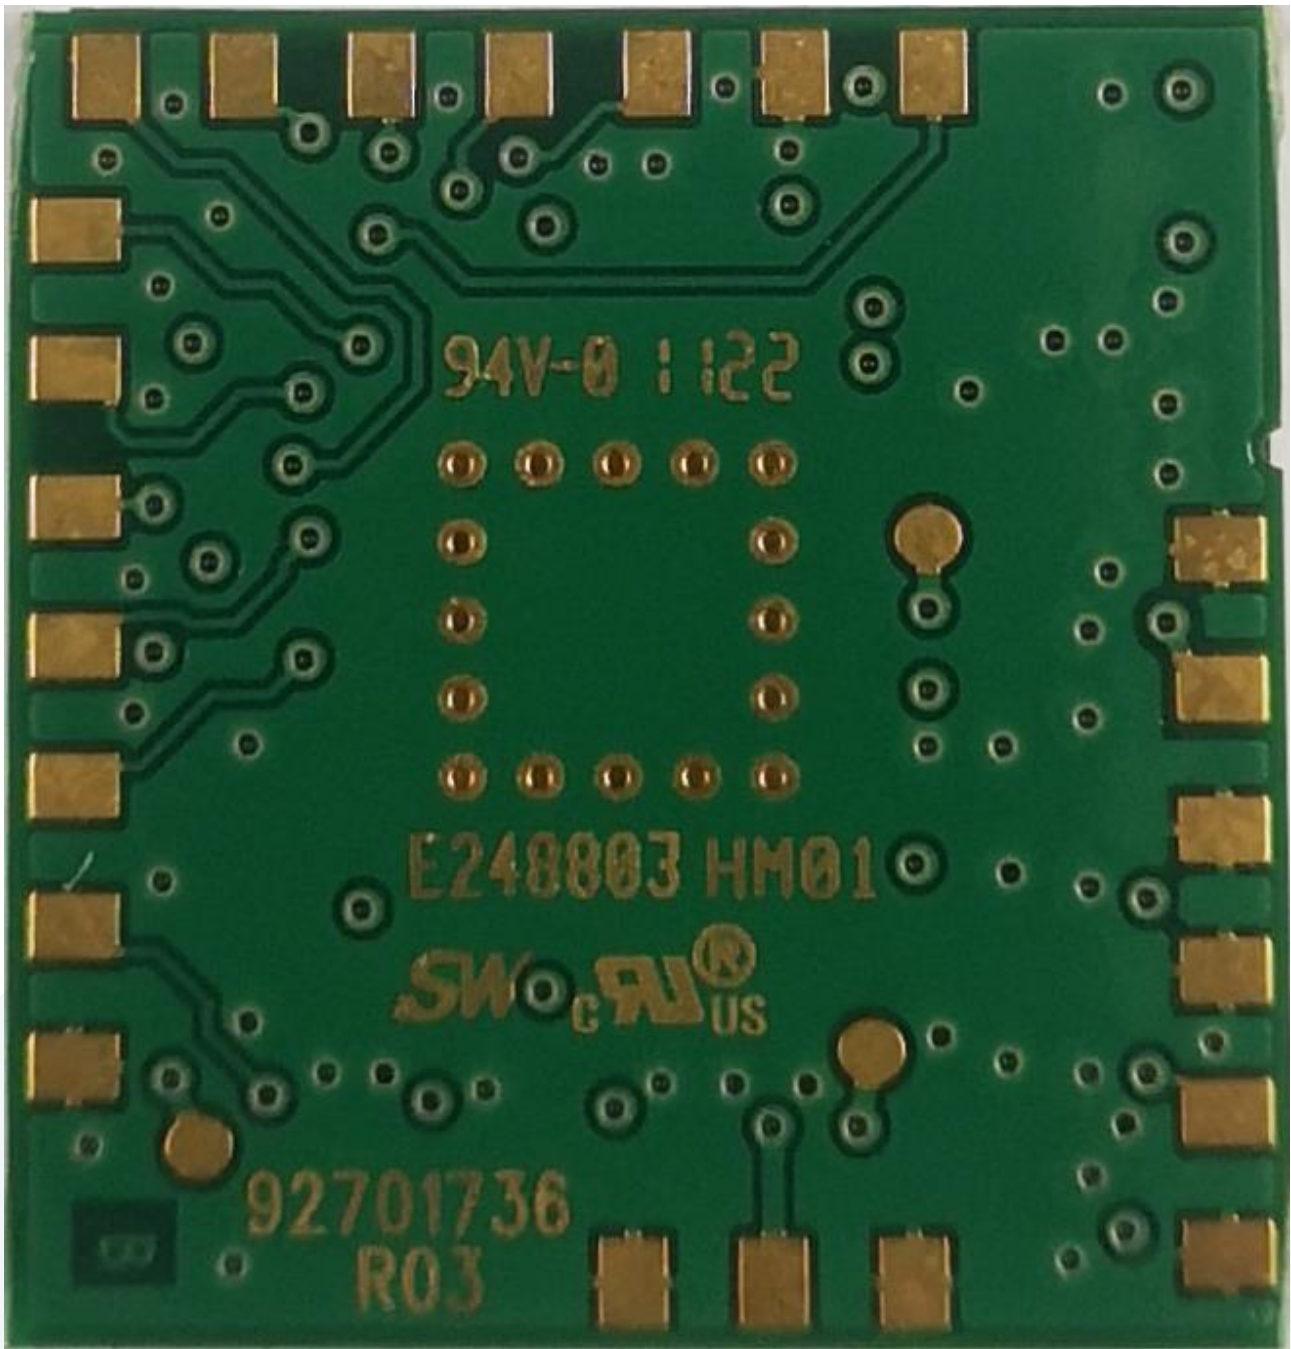

External photo of RA2G4WIFI

Top view

Size of the module is 23.00mm*24.00mm

Bottom view

Size of the module is 23.00mm*24.00mm