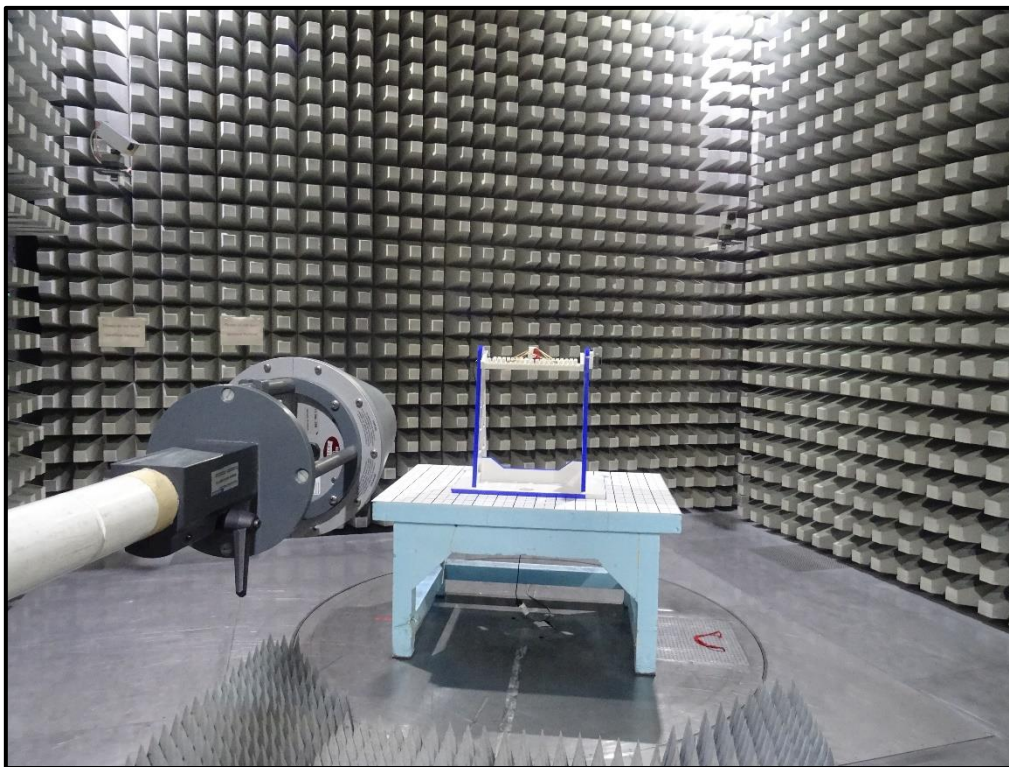

**Test Setup Photographs for the Model No. / PMN: 92563363**

**1. Radiated Test Setup**

**Photo 1 Radiated Test Setup from 9 kHz to 30 MHz**

**Photo 2 Radiated Test Setup from 9 kHz to 30 MHz**

**Photo 3 Radiated Test Setup from 30 MHz to 1 GHz**

**Photo 4 Radiated Test Setup from 30 MHz to 1 GHz**

**Photo 5 Radiated Test Setup from 1 GHz to 18 GHz**

**Photo 6 Radiated Test Setup from 1 GHz to 18 GHz**

**Photo 7 Radiated Test Setup from 18 GHz to 25 GHz**

**Photo 8 Radiated Test Setup from 18 GHz to 25 GHz**

**2. Conducted Test Setup**

**Photo 9 Conducted Test Setup**

**Photo 10 Conducted Test Setup**

**3. AC Conducted Emissions**

**Photo 11 AC Conducted Test Setup**