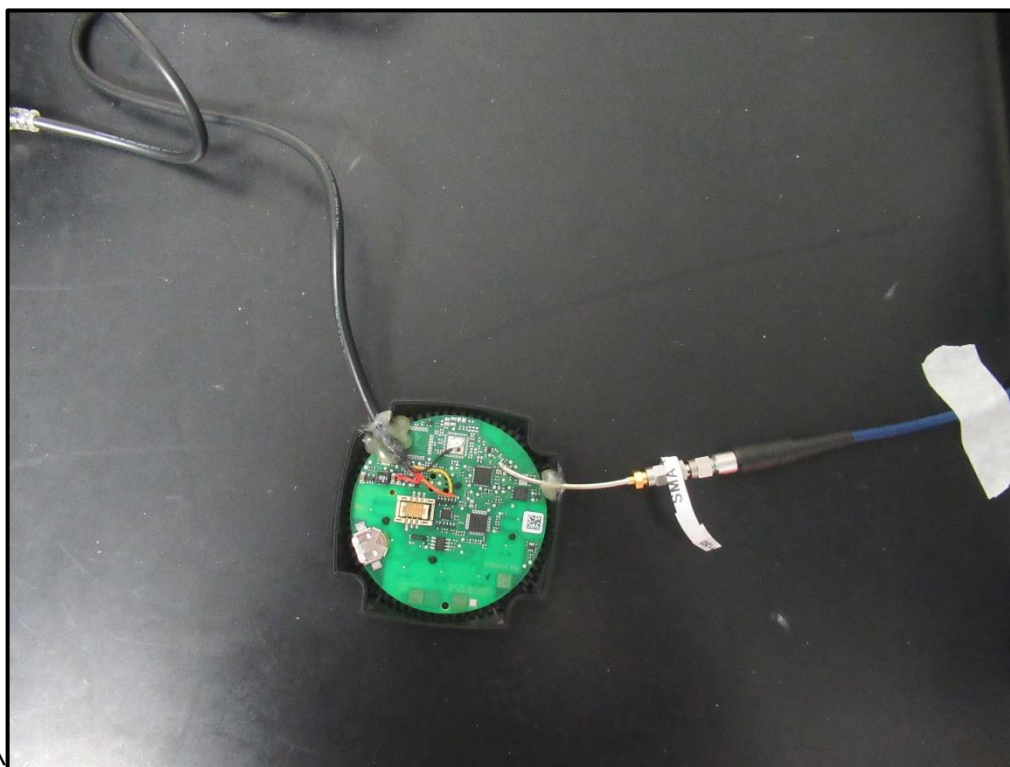

**Test Setup Photographs for the Model No. / PMN: 92563363**

**1. Radiated Test Setup**

**Photo 1 Radiated Test Setup from 9 kHz to 30 MHz**

**Photo 2 Radiated Test Setup from 9 kHz to 30 MHz**

**Photo 3 Radiated Test Setup from 30 MHz to 1 GHz**

**Photo 4 Radiated Test Setup from 30 MHz to 1 GHz**

**Photo 5 Radiated Test Setup from 1 GHz to 18 GHz**

**Photo 6 Radiated Test Setup from 1 GHz to 18 GHz**

**Photo 7 Radiated Test Setup from 18 GHz to 25 GHz**

**Photo 8 Radiated Test Setup from 18 GHz to 25 GHz**

**2. Conducted Test Setup**

**Photo 9 Conducted Test Setup**

**Photo 10 Conducted Test Setup**

**3. AC Conducted Emissions**

**Photo 11 AC Conducted Test Setup**