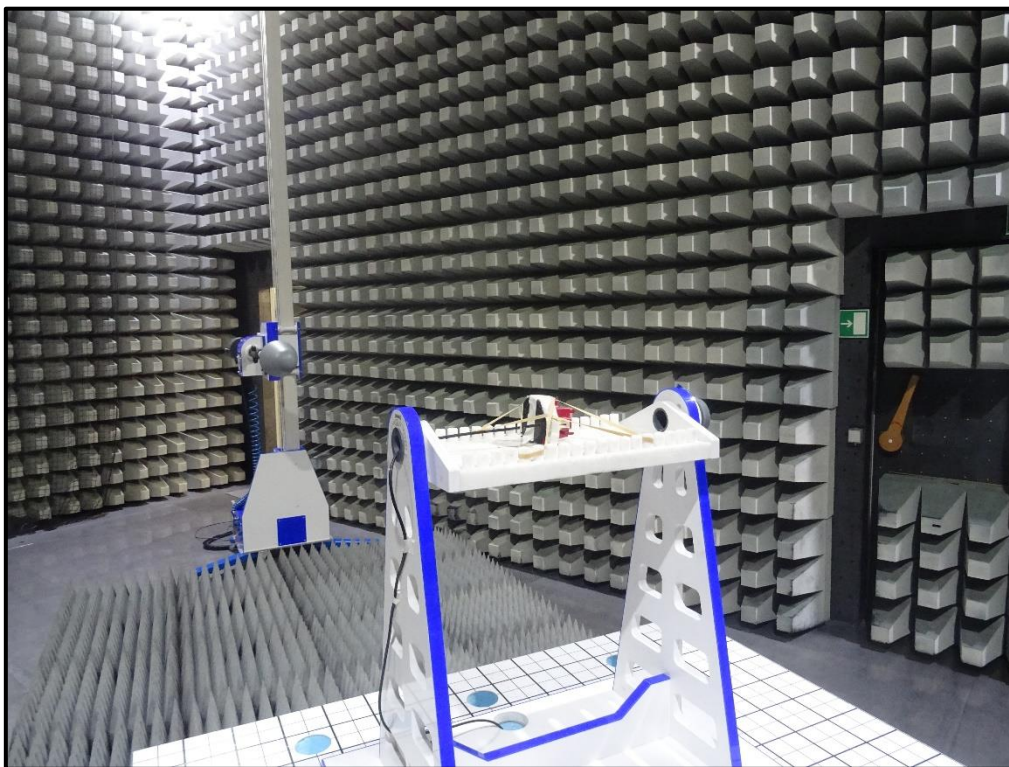

**Test Setup Photographs for the Model No. / PMN: 92563363**

**1. Radiated Test Setup**

**Photo 1 Radiated Test Setup from 9 kHz to 30 MHz**

**Photo 2 Radiated Test Setup from 9 kHz to 30 MHz**

**Photo 3 Radiated Test Setup from 30 MHz to 1 GHz**

**Photo 4 Radiated Test Setup from 30 MHz to 1 GHz**

**Photo 5 Radiated Test Setup from 1 GHz to 18 GHz**

**Photo 6 Radiated Test Setup from 1 GHz to 18 GHz**

**Photo 7 Radiated Test Setup from 18 GHz to 25 GHz**