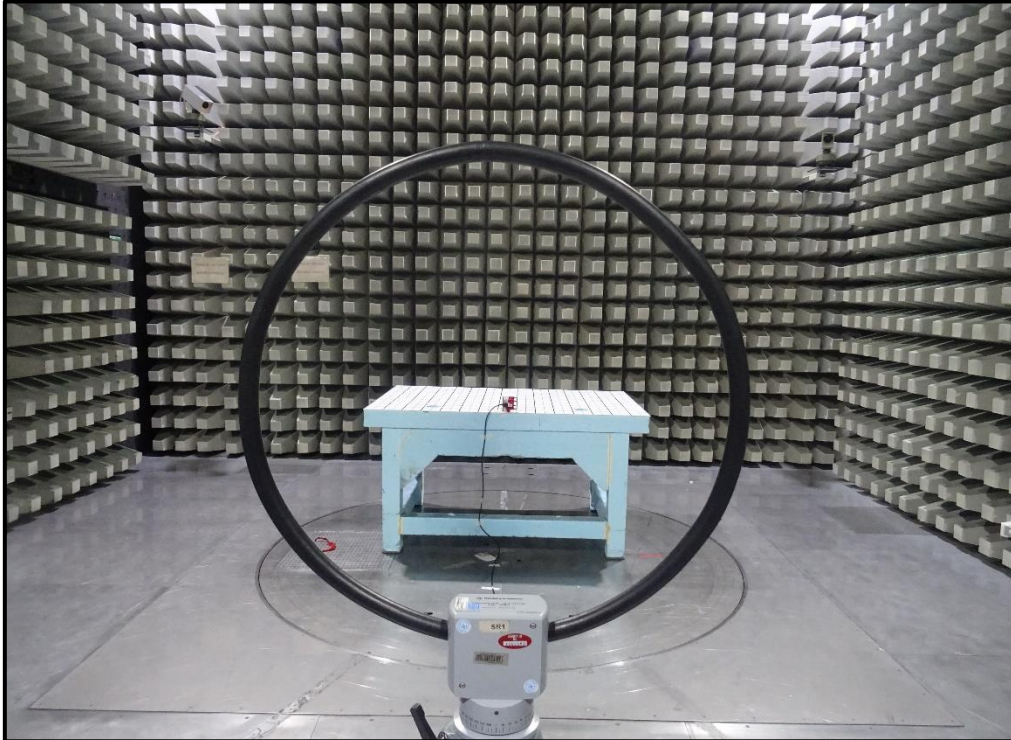

**Test Setup Photographs for the Model No. / PMN: 92563363**

**1. Radiated Test Setup**

**Photo 1 Radiated Test Setup from 9 kHz to 30 MHz**

**Photo 2 Radiated Test Setup from 9 kHz to 30 MHz**

**Photo 3 Radiated Test Setup from 30 MHz to 1 GHz**

**Photo 4 Radiated Test Setup from 30 MHz to 1 GHz**

**Photo 5 Radiated Test Setup from 1 GHz to 18 GHz**

**Photo 6 Radiated Test Setup from 1 GHz to 18 GHz**

**Photo 7 Radiated Test Setup from 18 GHz to 25 GHz**

**Photo 8 Radiated Test Setup from 18 GHz to 25 GHz**

**2. Conducted Test Setup**

**Photo 9 Conducted Test Setup**

**Photo 10 Conducted Test Setup**

**3. AC Conducted Emissions**

**Photo 11 AC Conducted Test Setup**

**Photo 12 AC Conducted Test Setup**