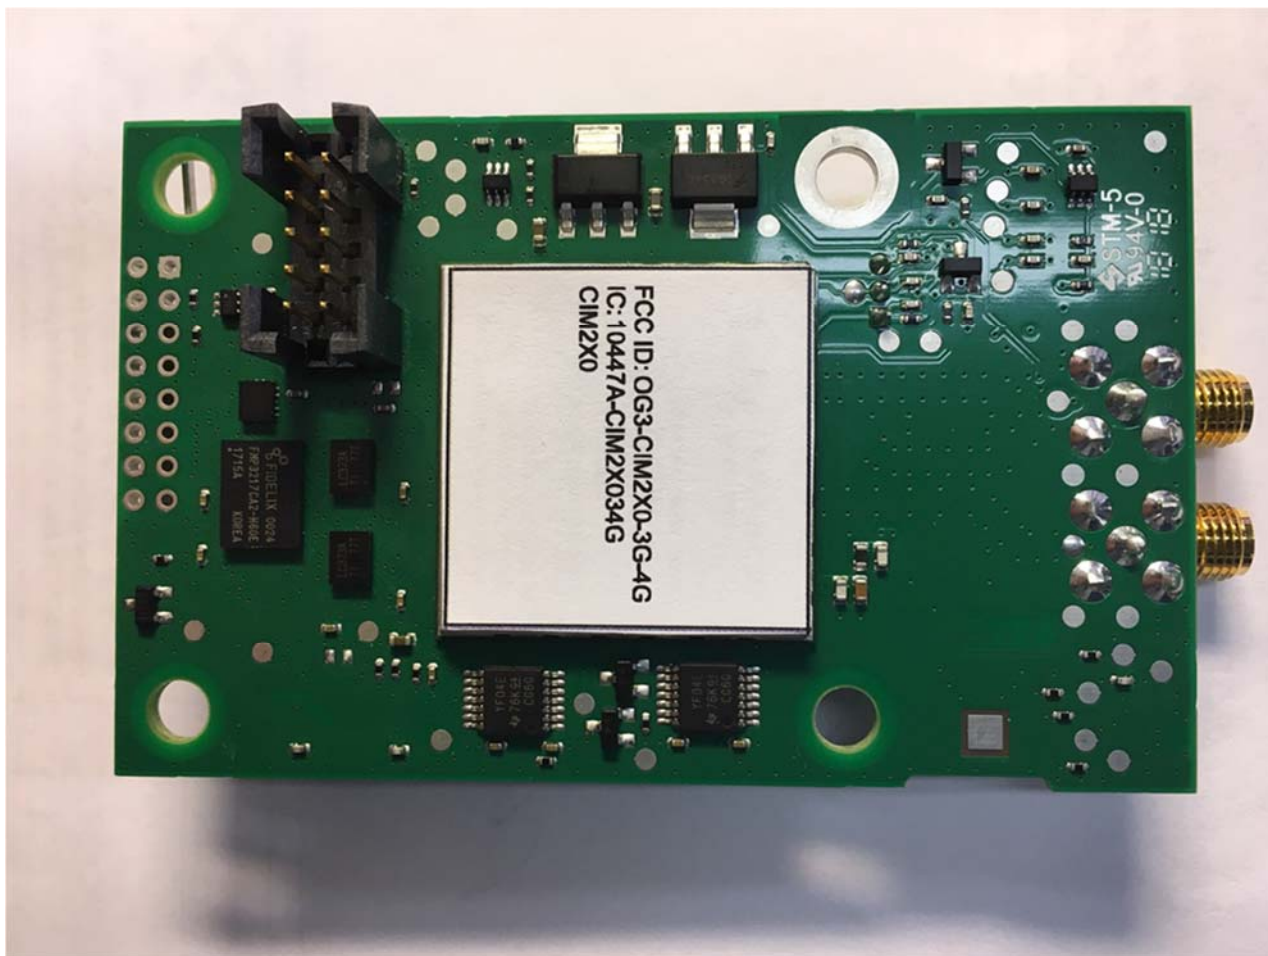

PHOTOS OF CIM 280-US AND CIM 260-US

FCC ID: OG3-CIM2X0-3G-4G

Top view

Figure 1 Top view incl. model "CIM 280-US"

Bottom view

Figure 2 Bottom view incl. FCC ID and IC

End product label

Figure 3 End product label

Text: Grundfos TheSans
Material: Silverpoly 200 SM/L 156
Adhesive: Permanent acryl
Printing: Silver with black printing

Antenna

Figure 4 Antenna