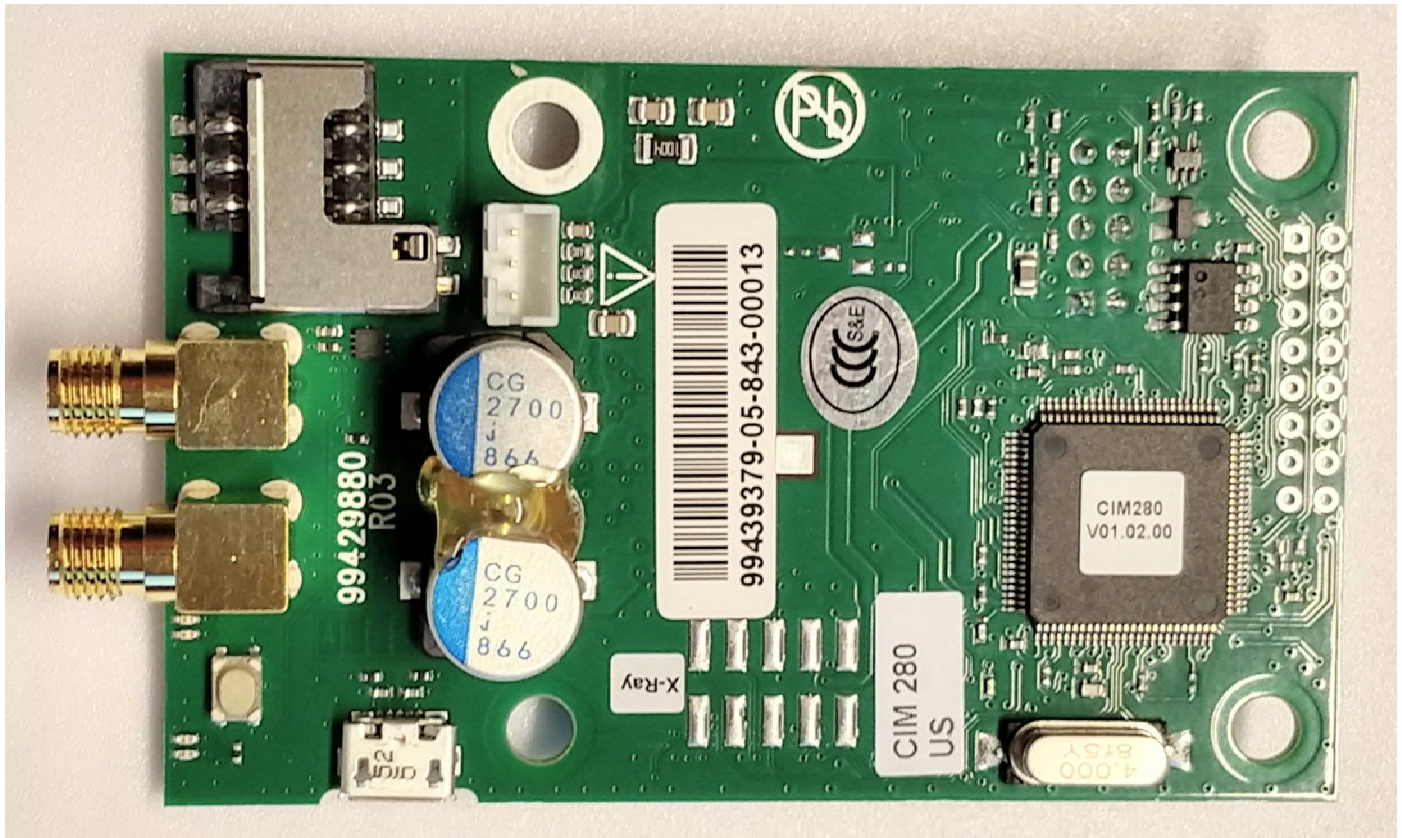

PHOTOS OF CIM 280-US AND CIM 260-US

FCC ID: OG3-CIM2X0-3G-4G

Top view

Figure 1 Top view incl. model "CIM 280-US"

Bottom view

Figure 2 Bottom view incl. FCC ID and IC

End product label

Figure 3 End product label

Text: Grundfos TheSans
Material: Silverpoly 200 SM/L 156
Adhesive: Permanent acryl
Printing: Silver with black printing

Antenna

Figure 4 Antenna