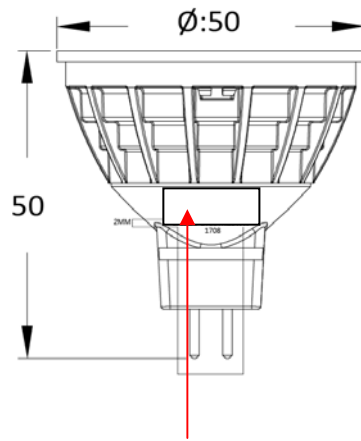

Label and location

LED Lamps

MODEL: LED5WBM6WFRGB30

FCC ID: OF7M6RGB