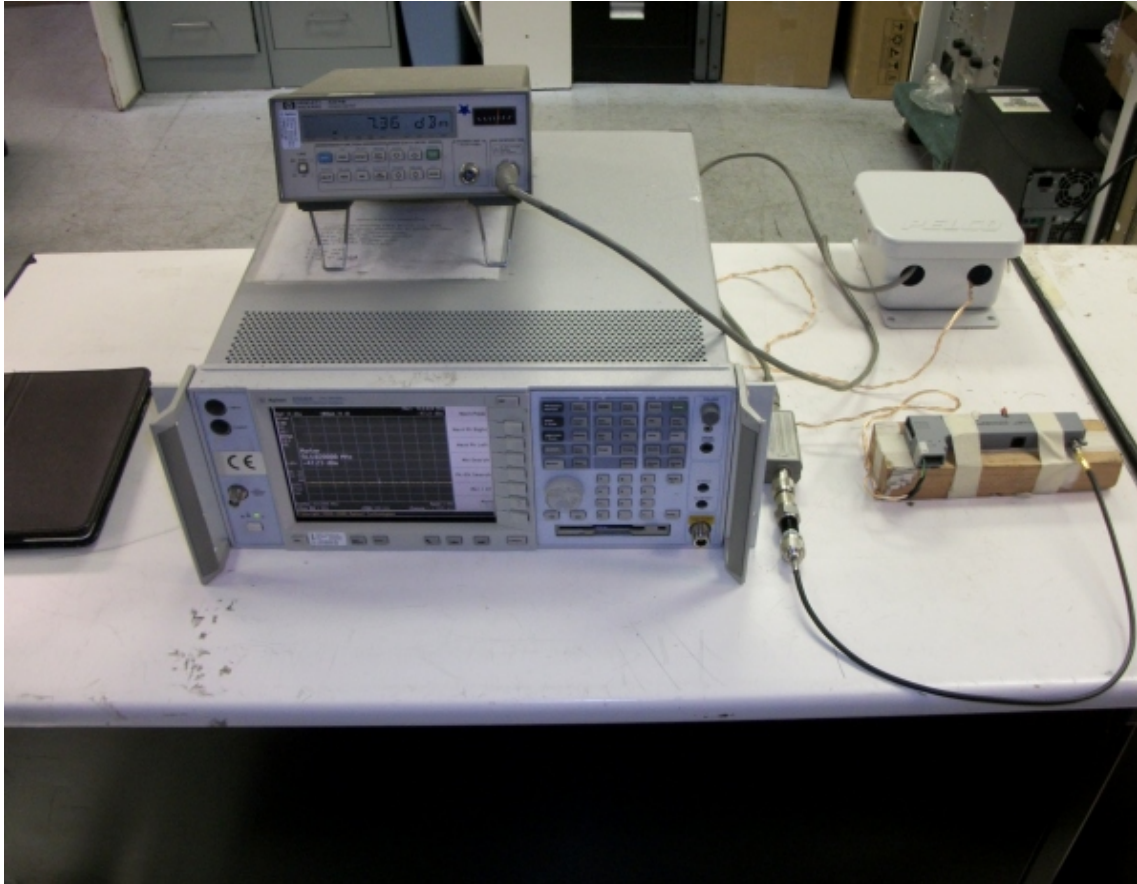

8. SETUP PHOTOS

Conducted Measurements at Antenna Port

Conducted Average Power Measurements at Antenna Port (reference only)

Field Strength of Spurious

EUT w/ ANT pole

Field Strength of Spurious

Conducted Emissions