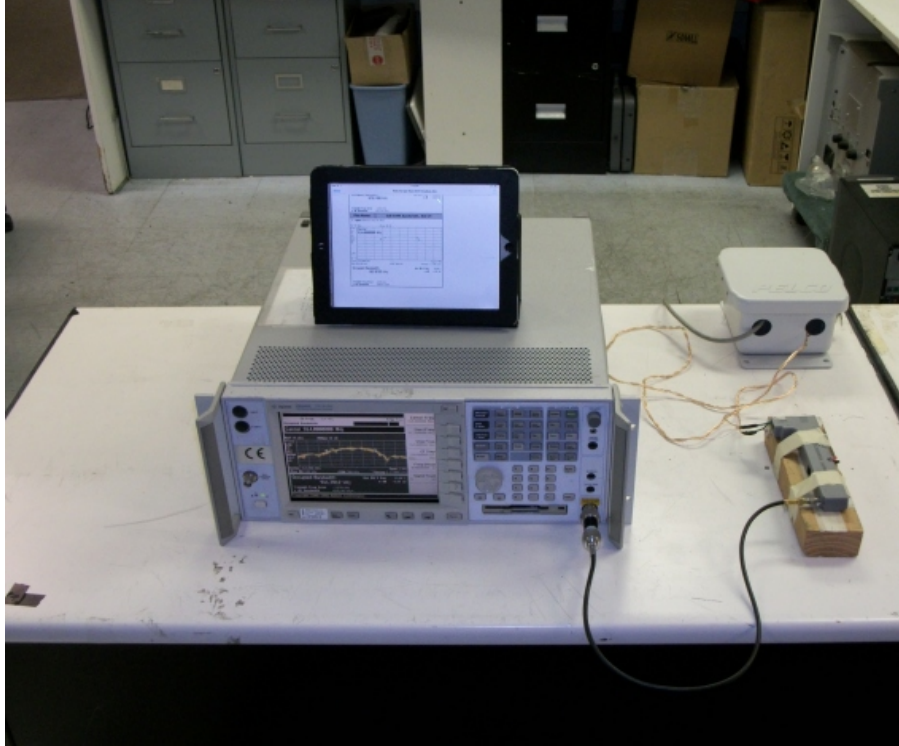

8. SETUP PHOTOS

Conducted Measurements at Antenna Port

Conducted Average Power Measurements at Antenna Port (reference only)

Field Strength of Spurious

EUT w/ ANT pole

Field Strength of Spurious

Conducted Emissions