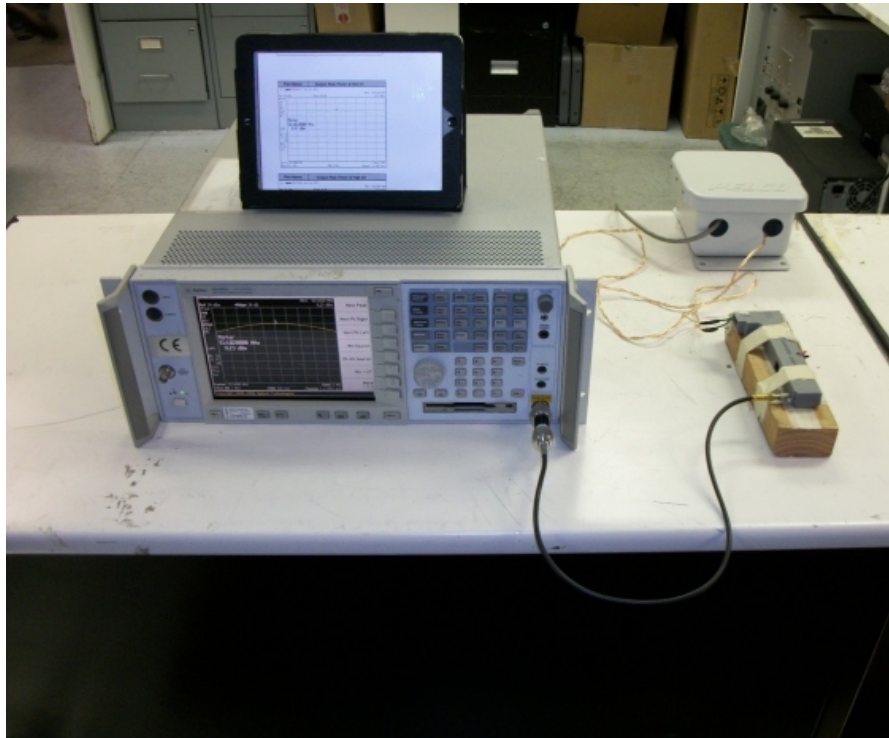

8. SETUP PHOTOS

Conducted Measurements at Antenna Port

Conducted Average Power Measurements at Antenna Port (reference only)

Field Strength of Spurious

EUT w/ ANT pole

Field Strength of Spurious

Conducted Emissions