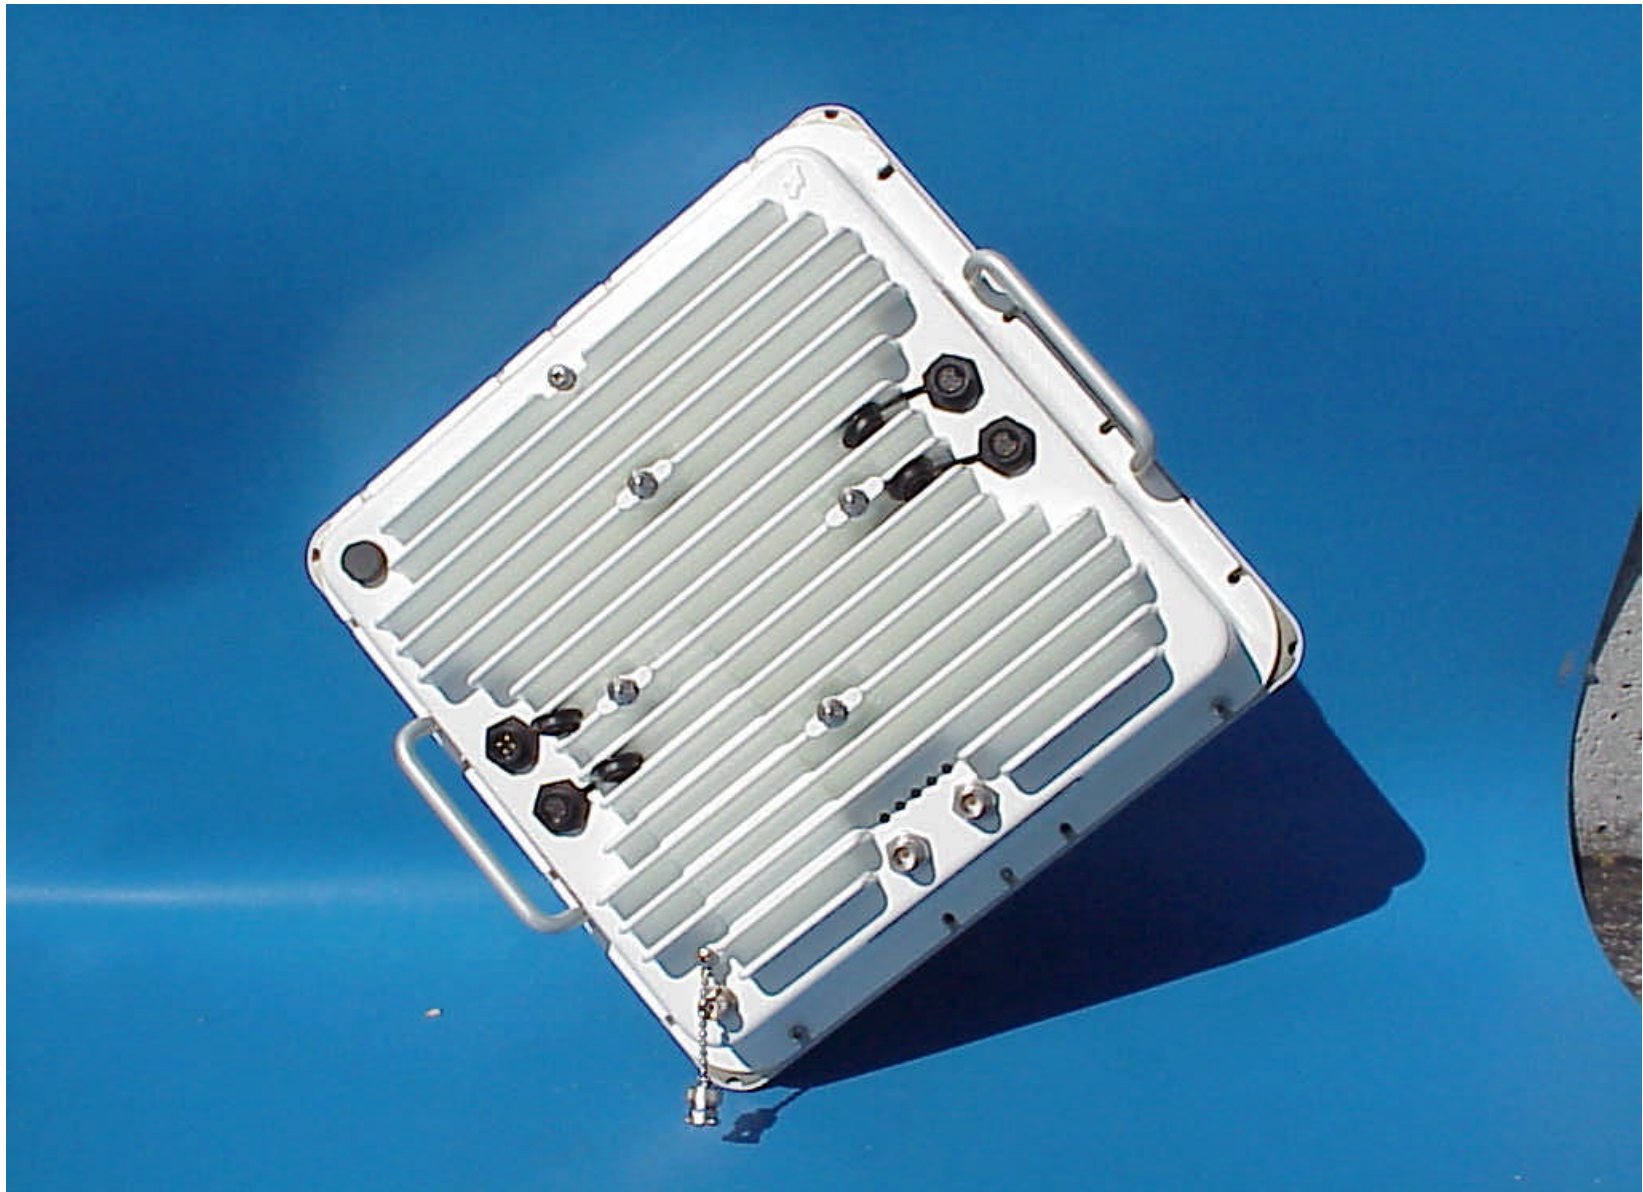

Link CX external view (Integral antenna)

Link CX, FCC ID label location

Link CX rear view (Integral antenna)

Link CX external front view (external antenna configuration, 5.8 GHz versions only)

Link CX external back view (external antenna configuration, 5.8 GHz versions only)

Link CX external side view showing 10 / 100 base-T connectors

Link CX external side view showing DS3 connectors and LED windows

Link CX external side view showing power and craft connectors