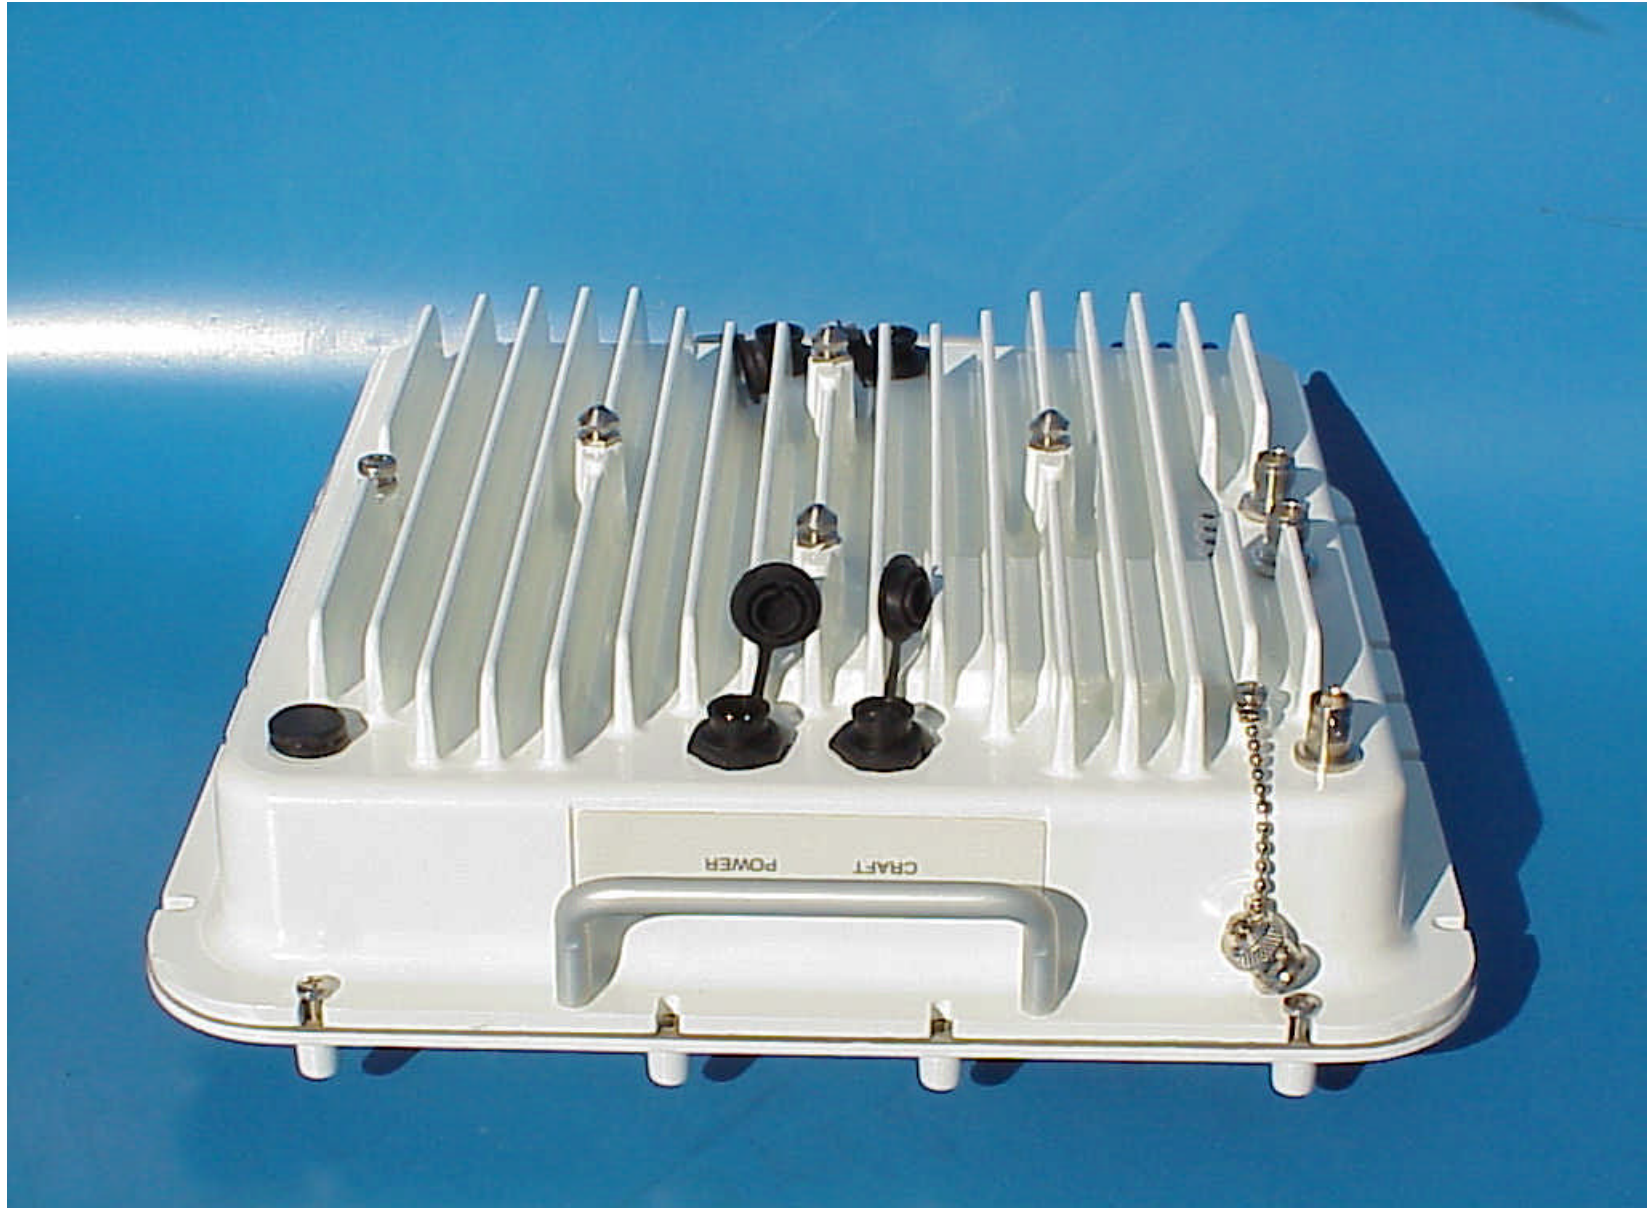

Link CX external view (Integral antenna)

Link CX, FCC ID label location

Link CX rear view (Integral antenna)

Link CX external front view (external antenna configuration, 5.8 GHz versions only)

Link CX external back view (external antenna configuration, 5.8 GHz versions only)

Link CX external side view showing 10 / 100 base-T connectors

Link CX external side view showing DS3 connectors and LED windows

Link CX external side view showing power and craft connectors