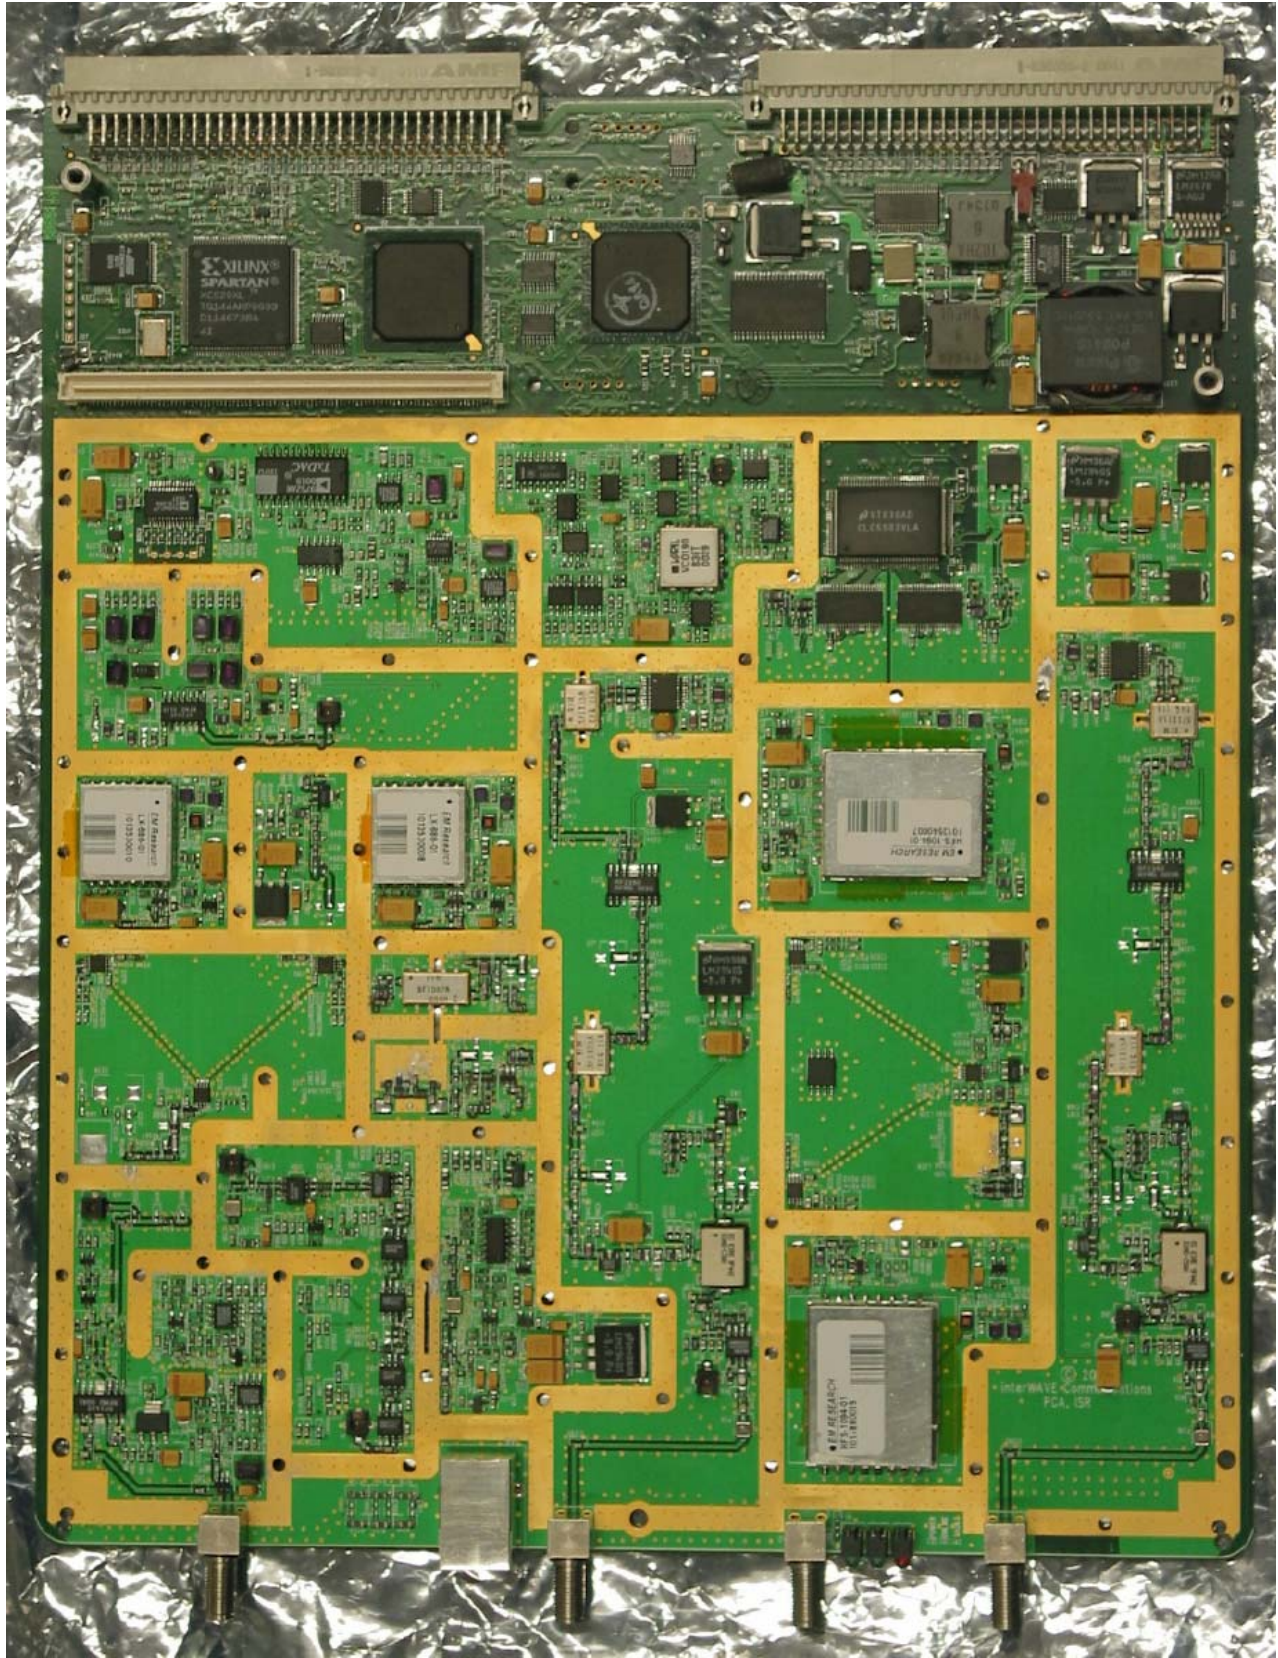

Radio Module, 850TRX-Card, Top Side, Overview

Radio Module, 850TRX-Card, Top Side, Heat Sink Removed

Radio Module, 850TRX-Card, Top Side, Heat Sink & DSP Mezzanine Board Removed

Radio Module, 850TRX-Card, Top Side, Heat Sink Removed, Section #1

Radio Module, 850TRX-Card, Top Side, Heat Sink Removed, Section #2

Radio Module, 850TRX-Card, Top Side, Heat Sink Removed, Section #3

FCC ID: OEWAUAC85 RADIO-MODULE, 850TRX-CARD, INTERNAL IMAGES

Radio Module, 850TRX-Card, Top Side, Heat Sink Removed, Section #4

Radio Module, DSP Mezzanine Board Back Side

FCC ID: OEWAUAC85 RADIO-MODULE, 850TRX-CARD, INTERNAL IMAGES

Radio Module, 850TRX-Card, Back Side, Overview