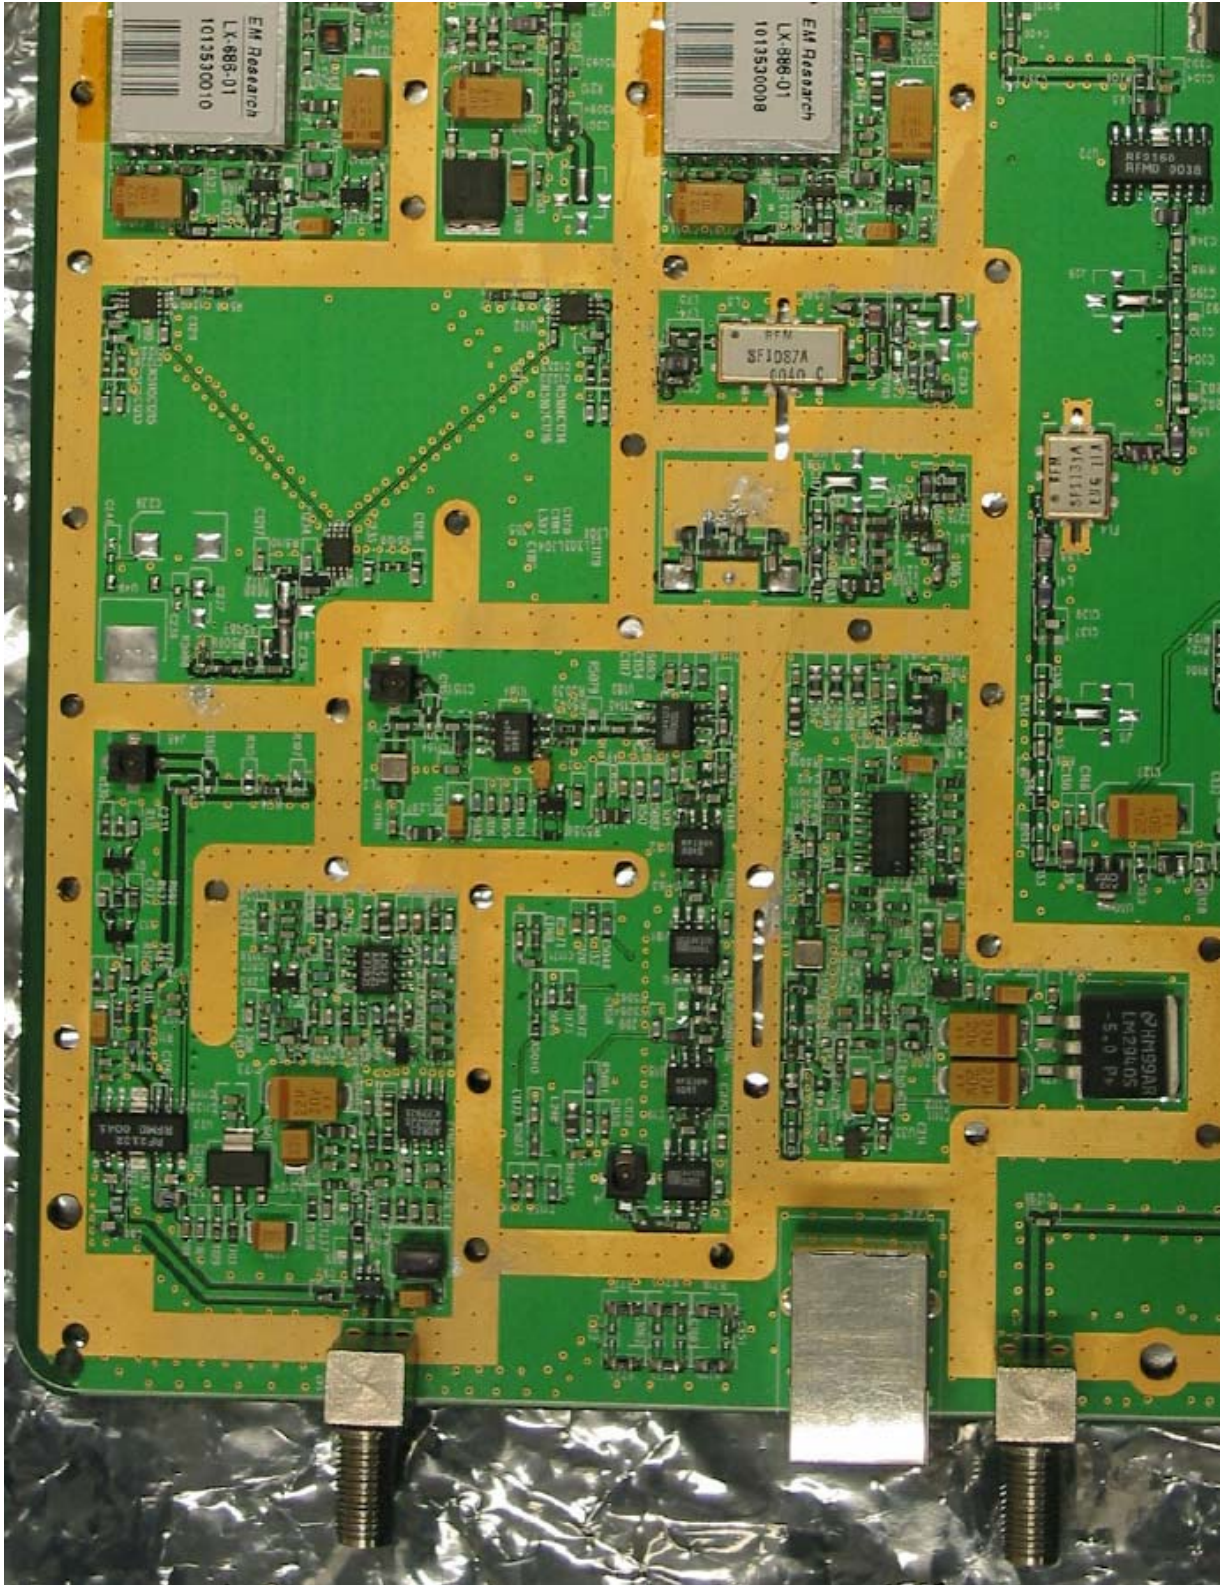

Radio Module, 850TRX-Card, Top Side, Overview

Radio Module, 850TRX-Card, Top Side, Heat Sink Removed

Radio Module, 850TRX-Card, Top Side, Heat Sink & DSP Mezzanine Board Removed

Radio Module, 850TRX-Card, Top Side, Heat Sink Removed, Section #1

Radio Module, 850TRX-Card, Top Side, Heat Sink Removed, Section #2

Radio Module, 850TRX-Card, Top Side, Heat Sink Removed, Section #3

FCC ID: OEWAUAC85 RADIO-MODULE, 850TRX-CARD, INTERNAL IMAGES

Radio Module, 850TRX-Card, Top Side, Heat Sink Removed, Section #4

Radio Module, DSP Mezzanine Board Back Side

FCC ID: OEWAUAC85 RADIO-MODULE, 850TRX-CARD, INTERNAL IMAGES

Radio Module, 850TRX-Card, Back Side, Overview