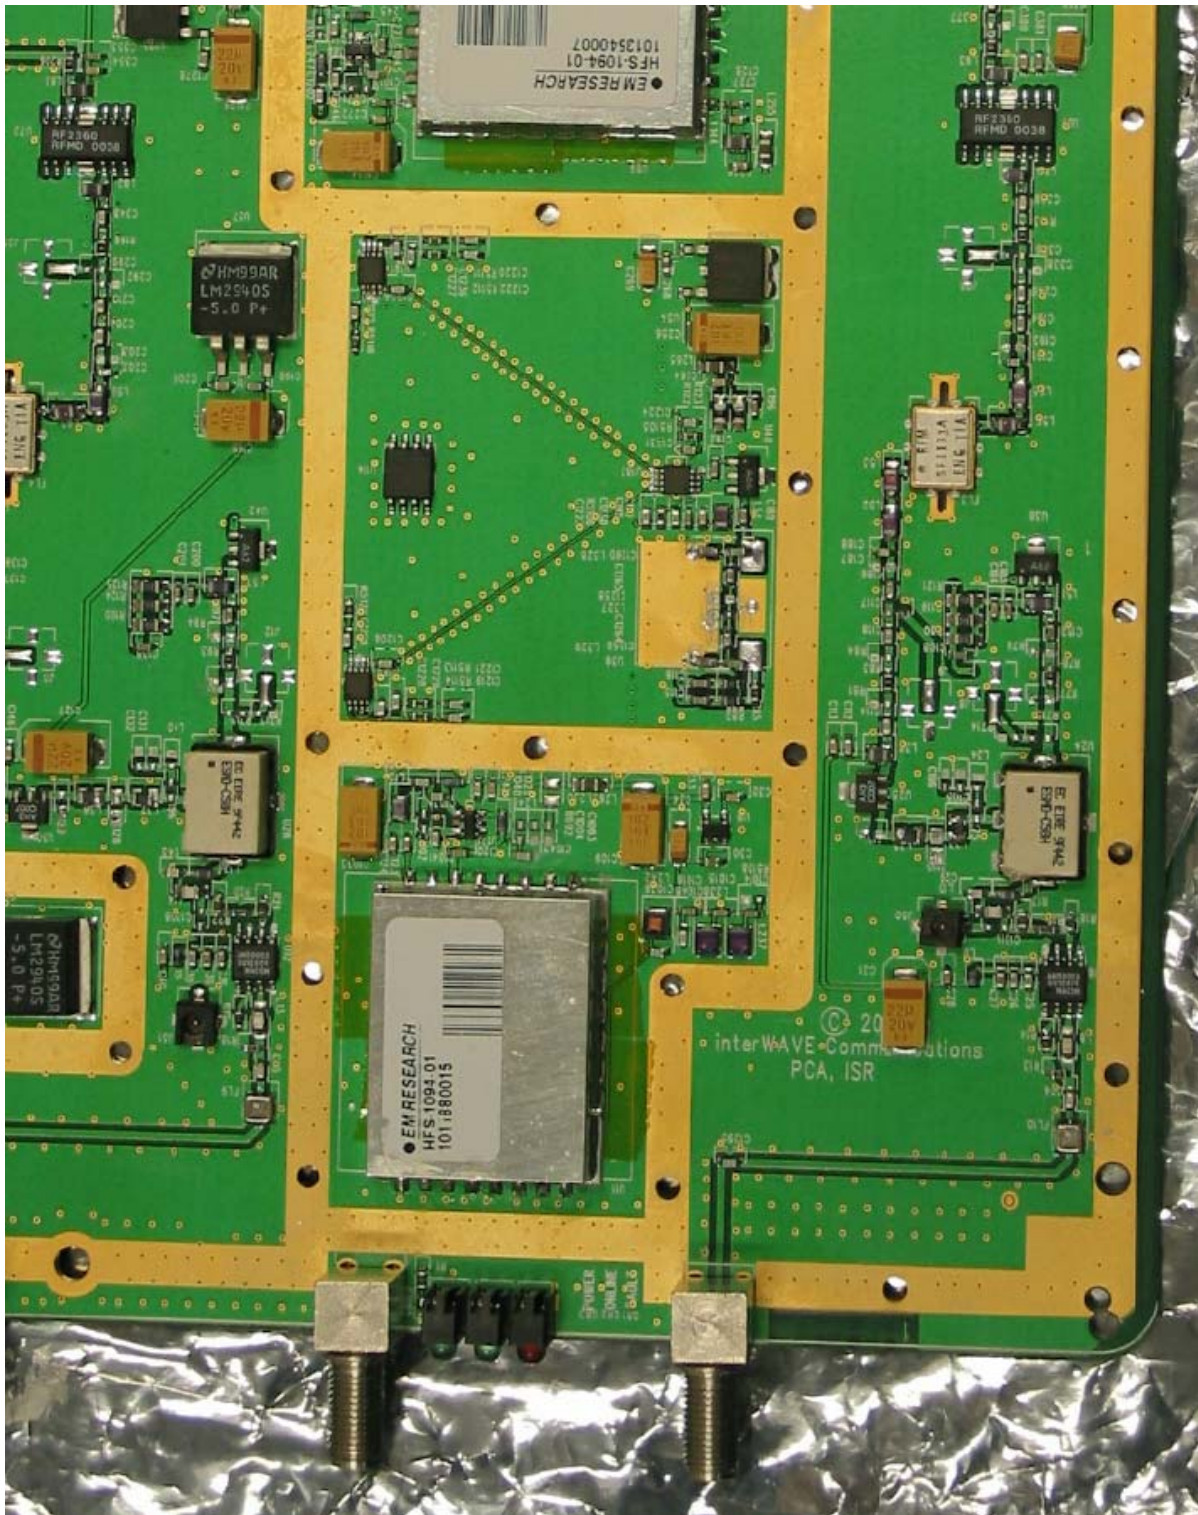

Radio Module, 850TRX-Card, Top Side, Overview

Radio Module, 850TRX-Card, Top Side, Heat Sink Removed

Radio Module, 850TRX-Card, Top Side, Heat Sink & DSP Mezzanine Board Removed

Radio Module, 850TRX-Card, Top Side, Heat Sink Removed, Section #1

Radio Module, 850TRX-Card, Top Side, Heat Sink Removed, Section #2

Radio Module, 850TRX-Card, Top Side, Heat Sink Removed, Section #3

FCC ID: OEWAUAC85 RADIO-MODULE, 850TRX-CARD, INTERNAL IMAGES

Radio Module, 850TRX-Card, Top Side, Heat Sink Removed, Section #4

Radio Module, DSP Mezzanine Board Back Side

FCC ID: OEWAUAC85 RADIO-MODULE, 850TRX-CARD, INTERNAL IMAGES

Radio Module, 850TRX-Card, Back Side, Overview