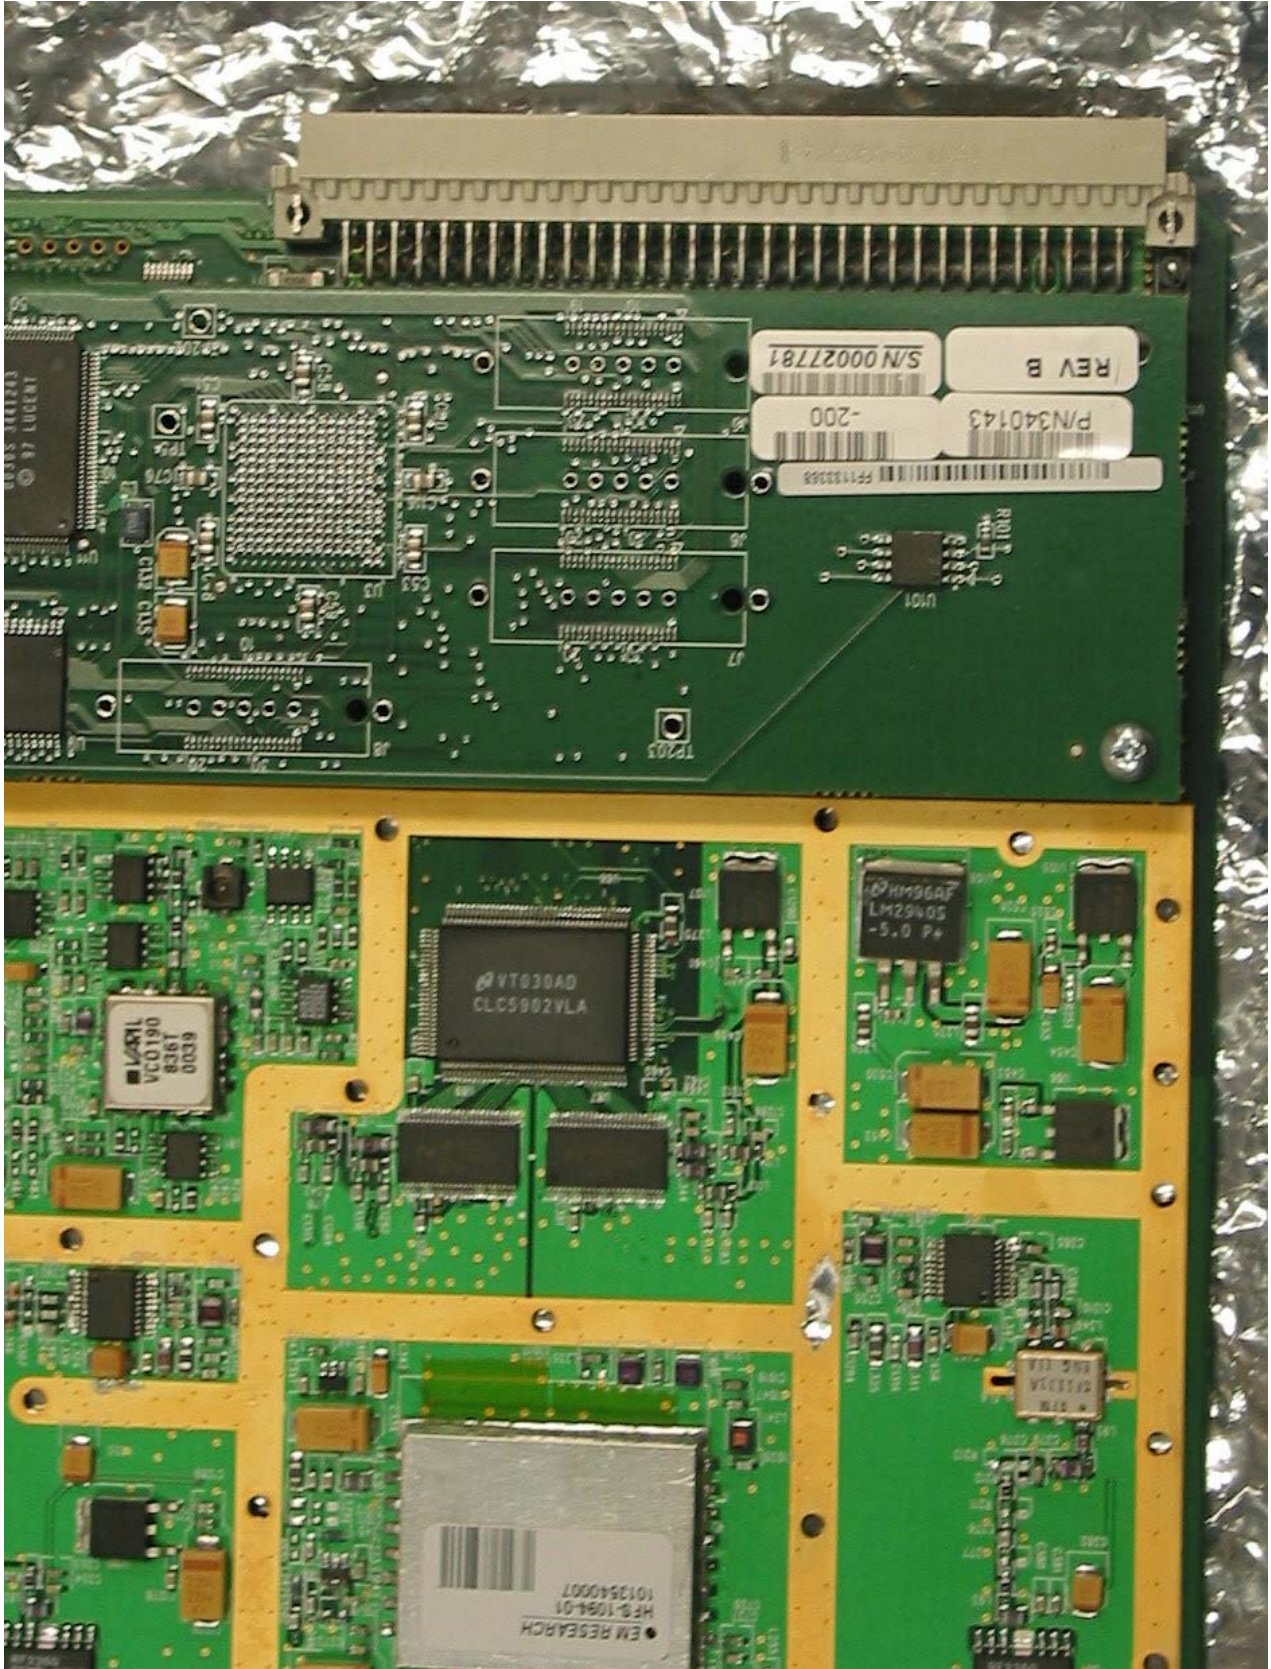

Radio Module, 850TRX-Card, Top Side, Overview

Radio Module, 850TRX-Card, Top Side, Heat Sink Removed

Radio Module, 850TRX-Card, Top Side, Heat Sink & DSP Mezzanine Board Removed

Radio Module, 850TRX-Card, Top Side, Heat Sink Removed, Section #1

Radio Module, 850TRX-Card, Top Side, Heat Sink Removed, Section #2

Radio Module, 850TRX-Card, Top Side, Heat Sink Removed, Section #3

FCC ID: OEWAUAC85 RADIO-MODULE, 850TRX-CARD, INTERNAL IMAGES

Radio Module, 850TRX-Card, Top Side, Heat Sink Removed, Section #4

Radio Module, DSP Mezzanine Board Back Side

FCC ID: OEWAUAC85 RADIO-MODULE, 850TRX-CARD, INTERNAL IMAGES

Radio Module, 850TRX-Card, Back Side, Overview