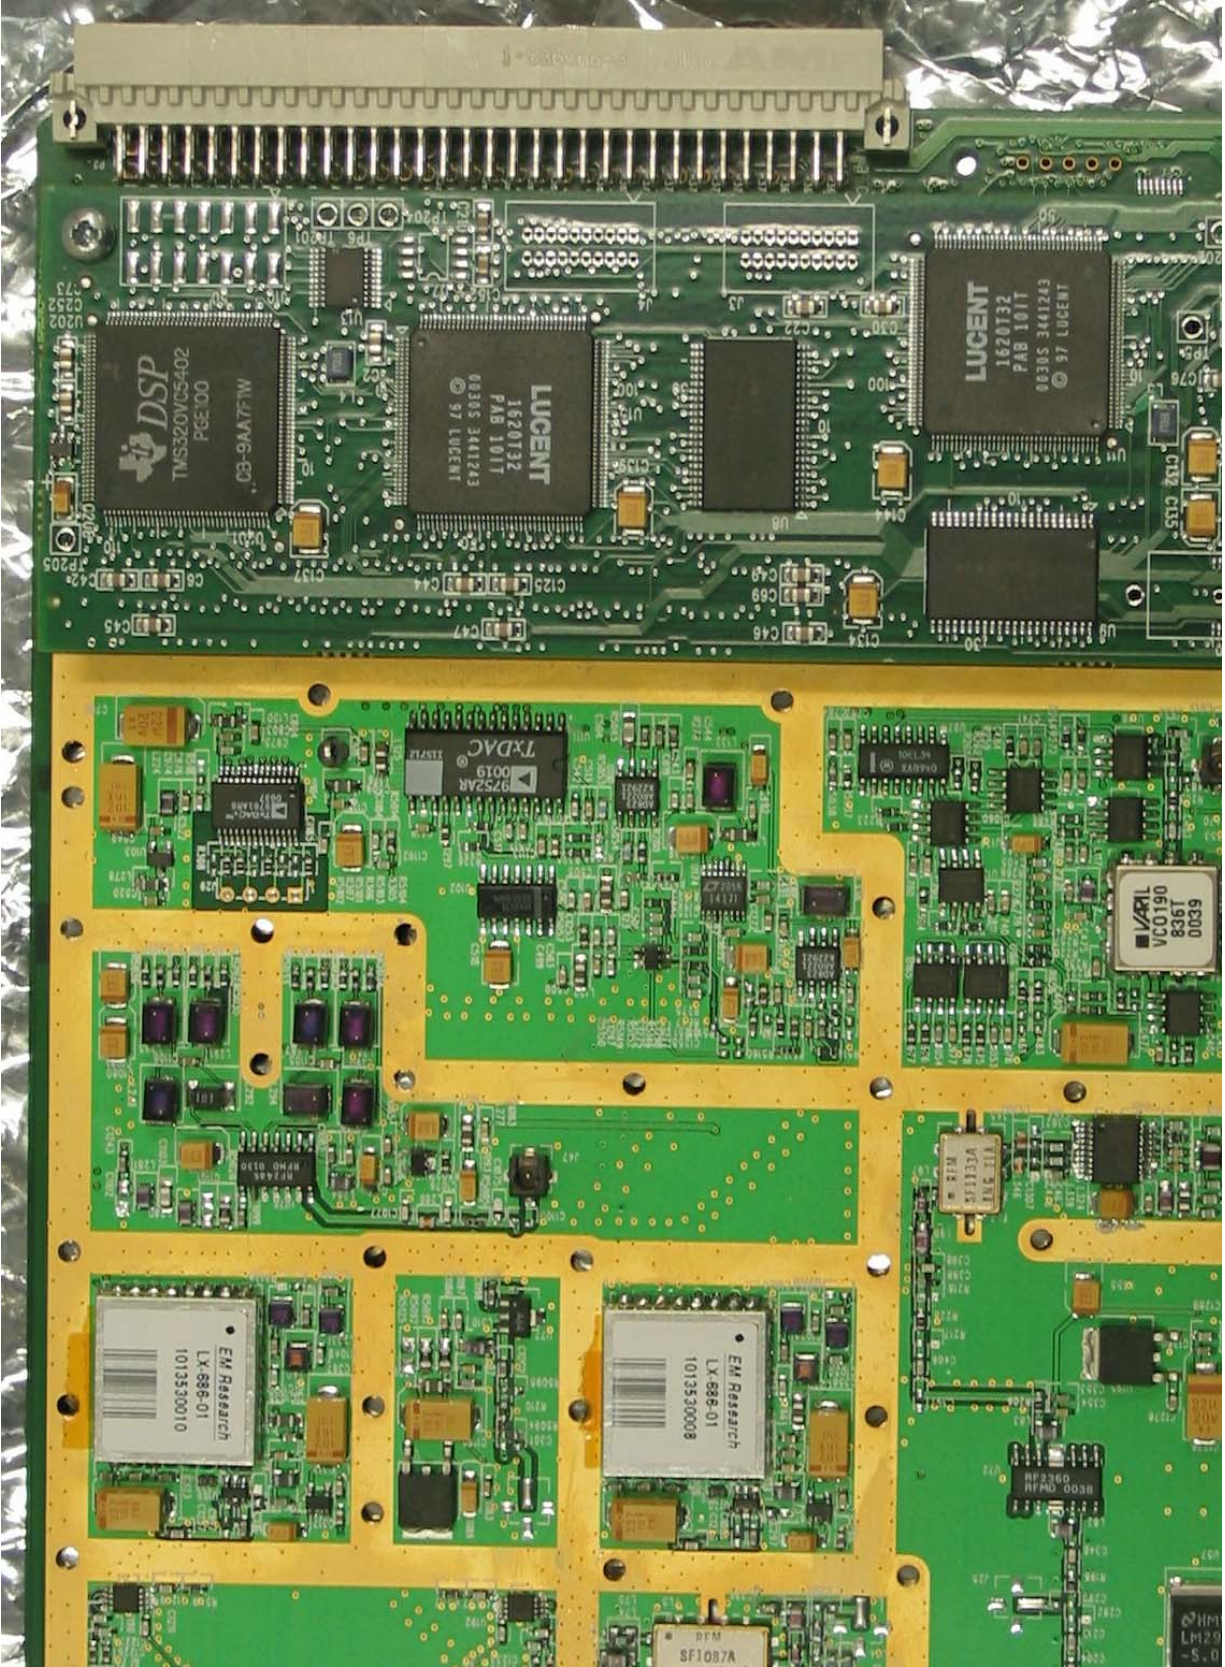

Radio Module, 850TRX-Card, Top Side, Overview

Radio Module, 850TRX-Card, Top Side, Heat Sink Removed

Radio Module, 850TRX-Card, Top Side, Heat Sink & DSP Mezzanine Board Removed

Radio Module, 850TRX-Card, Top Side, Heat Sink Removed, Section #1

Radio Module, 850TRX-Card, Top Side, Heat Sink Removed, Section #2

Radio Module, 850TRX-Card, Top Side, Heat Sink Removed, Section #3

FCC ID: OEWAUAC85 RADIO-MODULE, 850TRX-CARD, INTERNAL IMAGES

Radio Module, 850TRX-Card, Top Side, Heat Sink Removed, Section #4

Radio Module, DSP Mezzanine Board Back Side

FCC ID: OEWAUAC85 RADIO-MODULE, 850TRX-CARD, INTERNAL IMAGES

Radio Module, 850TRX-Card, Back Side, Overview