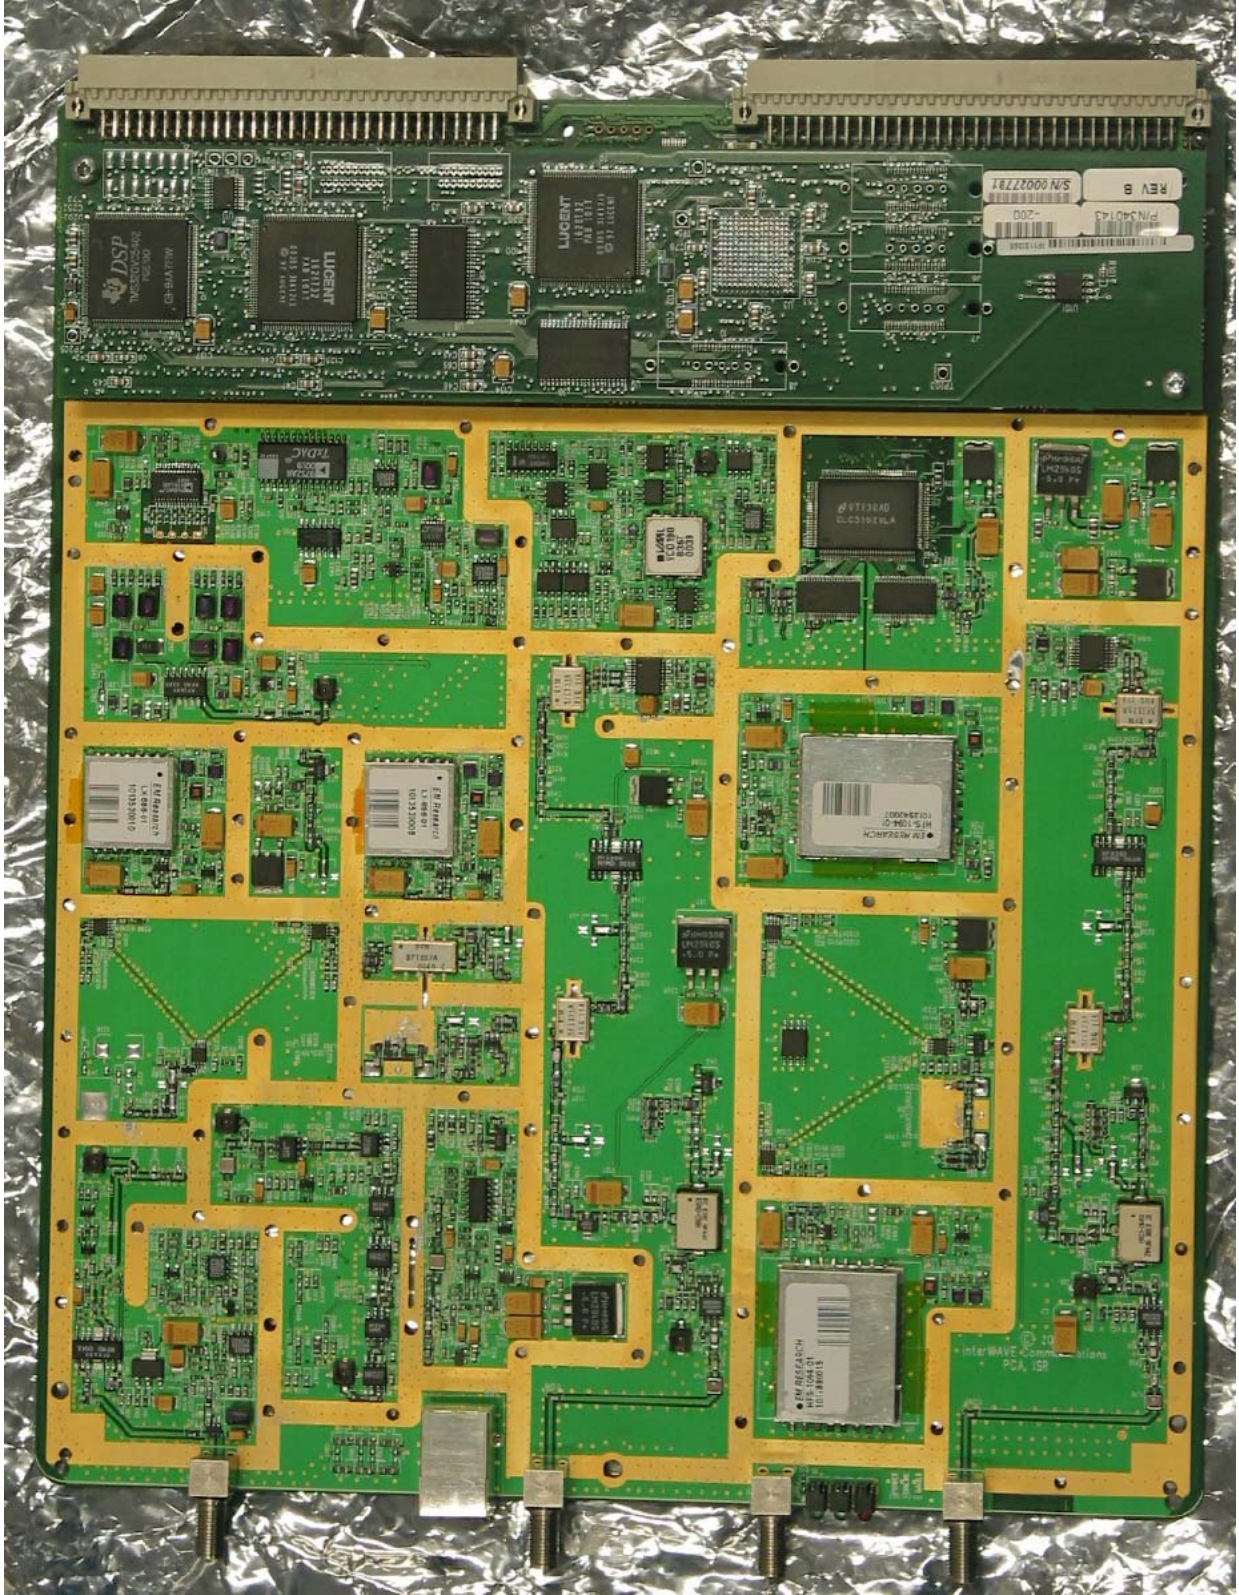

Radio Module, 850TRX-Card, Top Side, Overview

Radio Module, 850TRX-Card, Top Side, Heat Sink Removed

Radio Module, 850TRX-Card, Top Side, Heat Sink & DSP Mezzanine Board Removed

Radio Module, 850TRX-Card, Top Side, Heat Sink Removed, Section #1

Radio Module, 850TRX-Card, Top Side, Heat Sink Removed, Section #2

Radio Module, 850TRX-Card, Top Side, Heat Sink Removed, Section #3

FCC ID: OEWAUAC85 RADIO-MODULE, 850TRX-CARD, INTERNAL IMAGES

Radio Module, 850TRX-Card, Top Side, Heat Sink Removed, Section #4

Radio Module, DSP Mezzanine Board Back Side

FCC ID: OEWAUAC85 RADIO-MODULE, 850TRX-CARD, INTERNAL IMAGES

Radio Module, 850TRX-Card, Back Side, Overview