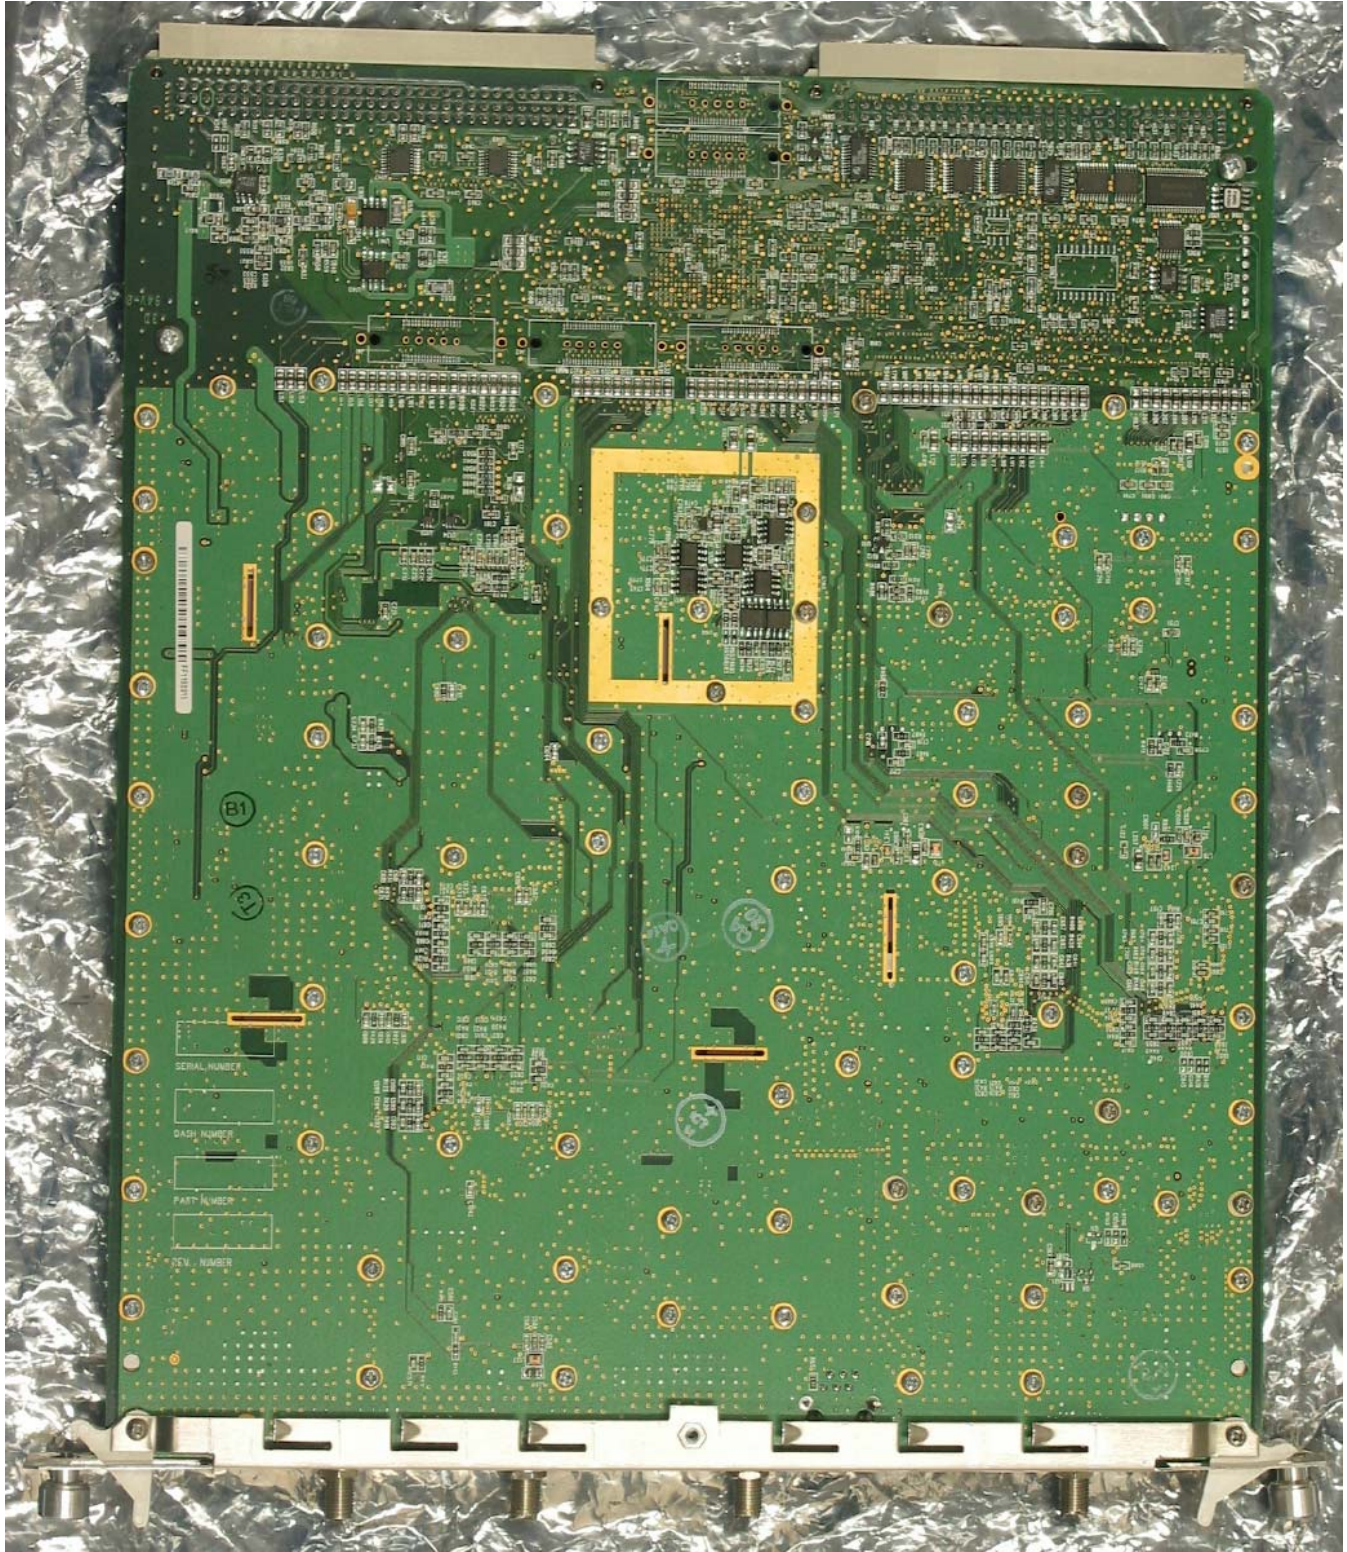

Radio Module, 850TRX-Card, Top Side, Overview

Radio Module, 850TRX-Card, Top Side, Heat Sink Removed

Radio Module, 850TRX-Card, Top Side, Heat Sink & DSP Mezzanine Board Removed

Radio Module, 850TRX-Card, Top Side, Heat Sink Removed, Section #1

Radio Module, 850TRX-Card, Top Side, Heat Sink Removed, Section #2

Radio Module, 850TRX-Card, Top Side, Heat Sink Removed, Section #3

FCC ID: OEWAUAC85 RADIO-MODULE, 850TRX-CARD, INTERNAL IMAGES

Radio Module, 850TRX-Card, Top Side, Heat Sink Removed, Section #4

Radio Module, DSP Mezzanine Board Back Side

FCC ID: OEWAUAC85 RADIO-MODULE, 850TRX-CARD, INTERNAL IMAGES

Radio Module, 850TRX-Card, Back Side, Overview