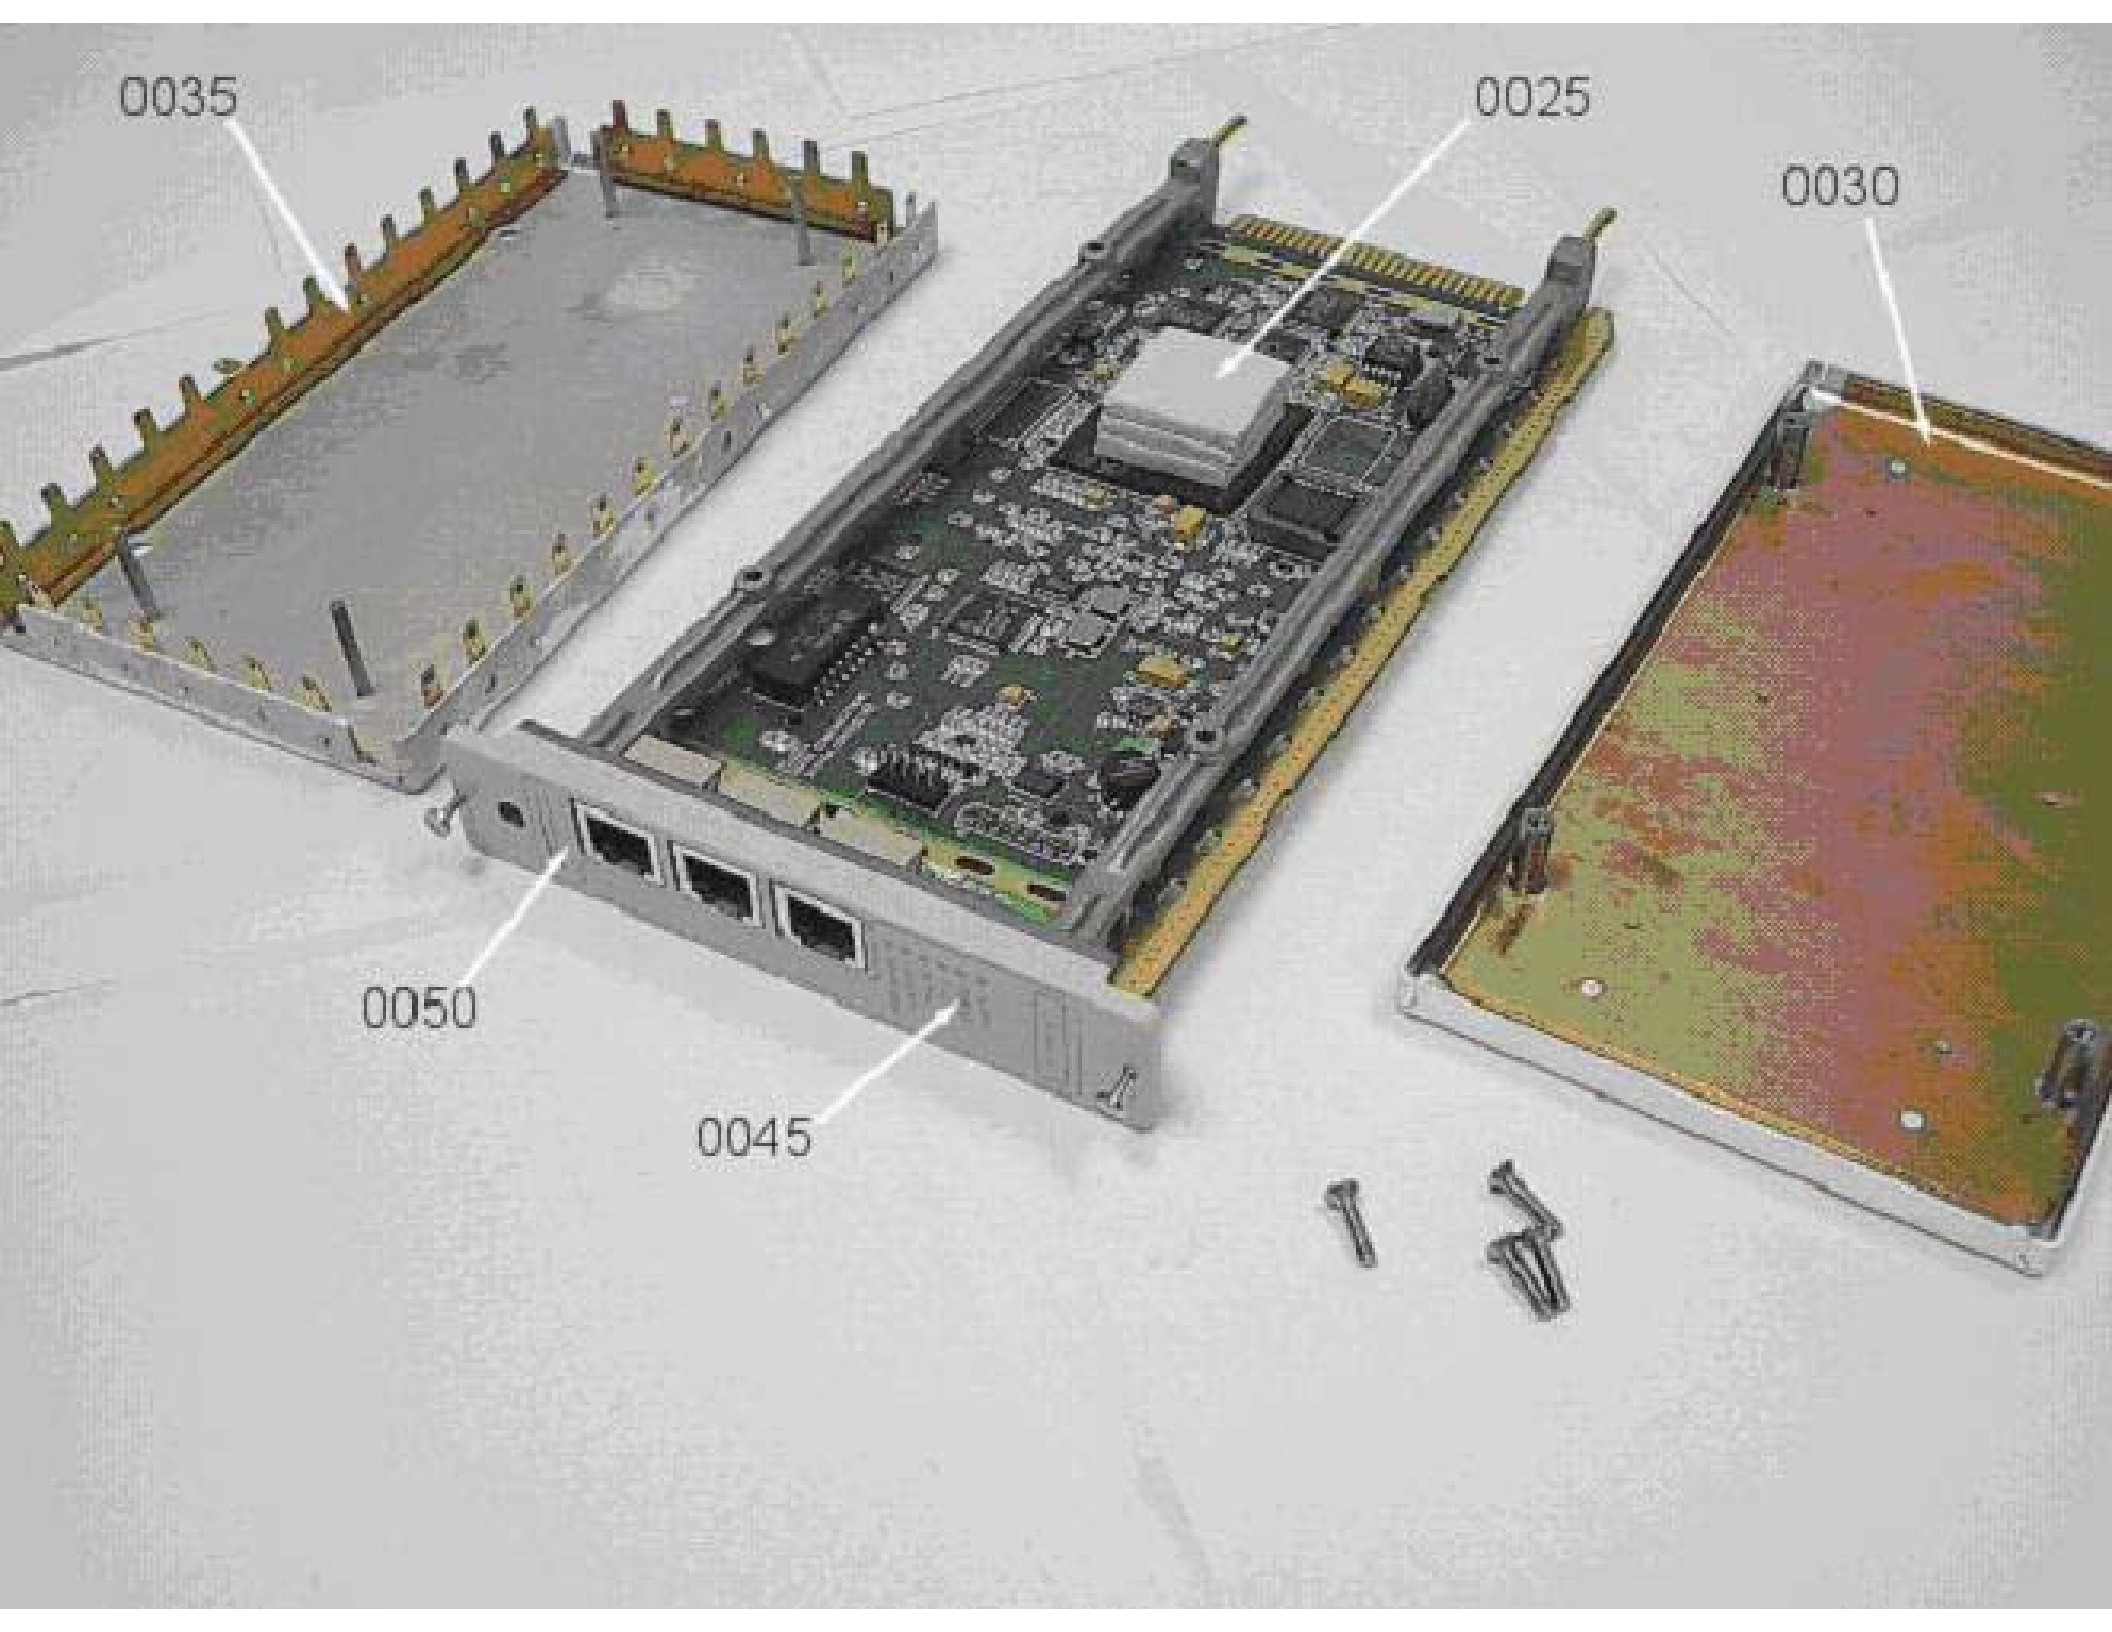

ON

OFF

TOP/2011

(C)2003 GBACE COMMUNICATIONS  
PA/ACS BACKPLANE  
P/N AS-9628701A

DA AD-46  
S/N  
DI

**tyco**  
FTFT100V20  
Fiber Module  
PRODUCT OF CHINA

**tyco**  
FTFT100V20  
Fiber Module  
PRODUCT OF CHINA

**tyco**  
FTFT100V20  
Fiber Module  
PRODUCT OF CHINA

0035

0025

0030

0050

0045

0025

0040