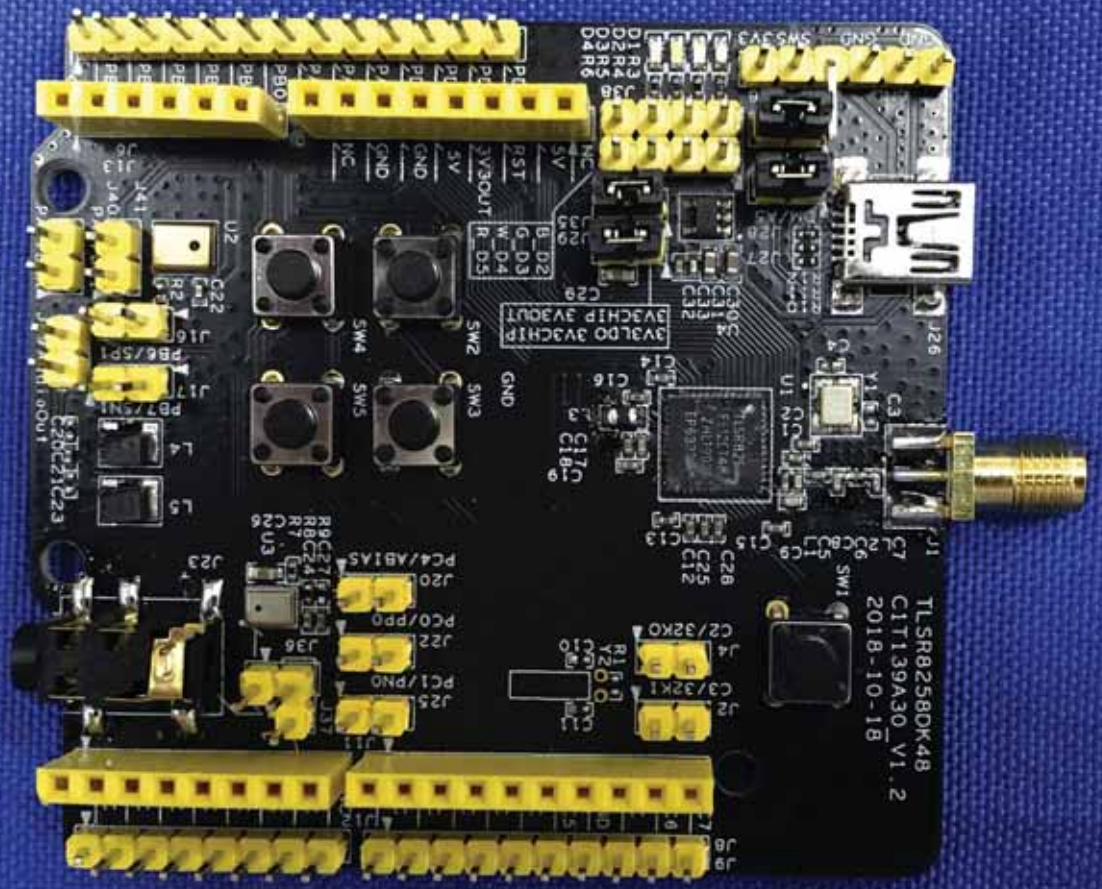

ANT

TL59B258DK48
C11139A3D V1.2
2018-10-18

TELINK
SEMICONDUCTOR

1 2 3 4 5 6 7 8 9 10 11 12

1 2 3 4 5 6 7 8 9 10 11 12

TLSR8258DK
C1T139A30
2018-10-18

TLSR8258DK
FS12ET48
ZHL1902
EP68330

3V3LDO 3V3CHIP
3V3CHIP 3V3OUT

B_D2
G_D3
W_D4
R_D5

SW2
SW3
SW4
SW5

J20
PC0/PD0
J22
PC1/PD1
J25
PC4/ABIAS

D1R3
D2R4
D3R5
D4R6

5V
GND
GND
5V3OUT
RST
NC

J26
J27
J28
DM/A5

C1
C2
C3
C4
C5
C6
C7
C8
C9
C10
C11
C12
C13
C14
C15
C16
C17
C18
C19
C20
C21
C22
C23
C24
C25
C26
C27
C28

R1
R2
R3
R4
R5
R6
R7
R8
R9

C22
C21

U1
U2
U3
U4

J23
J24

**Reversed polarity
non standard
external antenna
port**