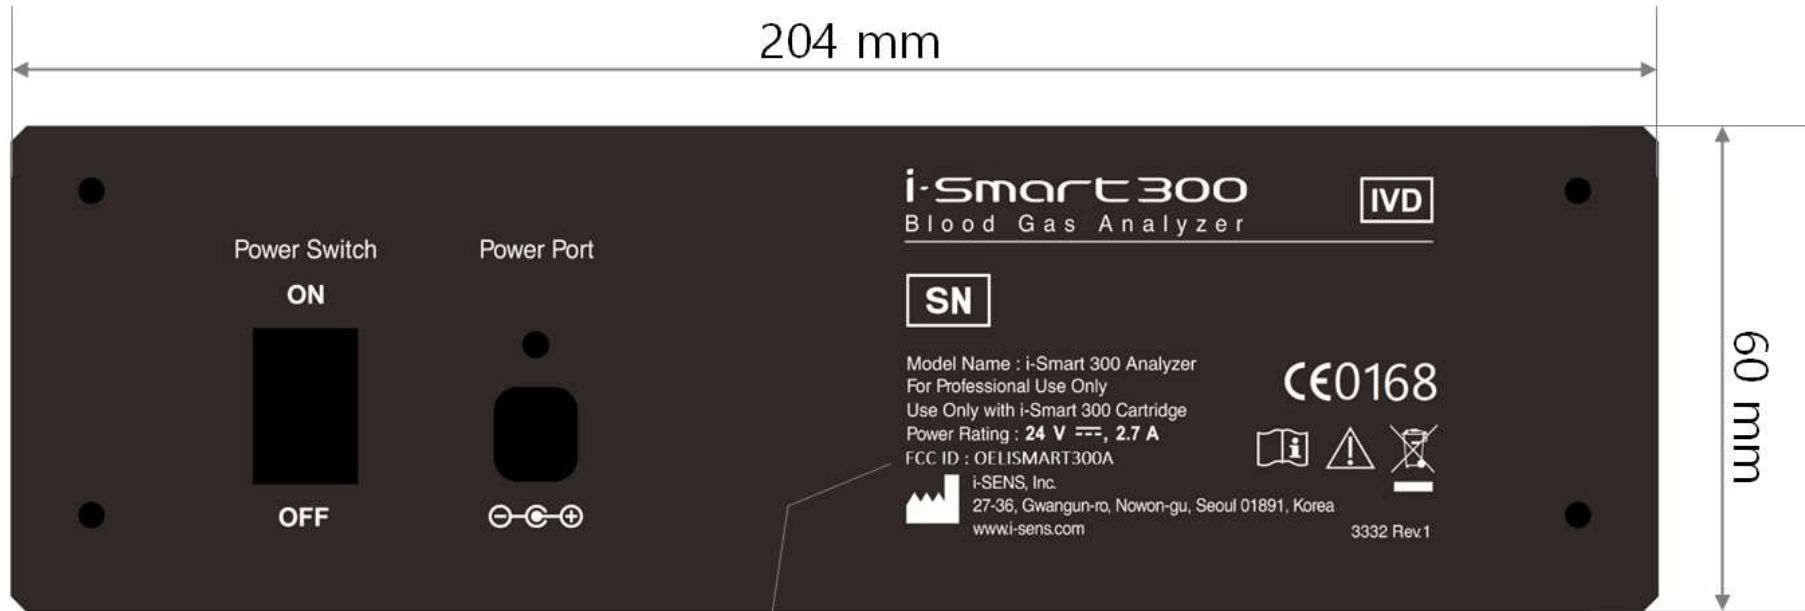

# i-Smart 300 Analyzer

ID Label on Marking plate (with the dimensions)

"FCC ID : OELISMART300A"  
font size = 6.5 pt