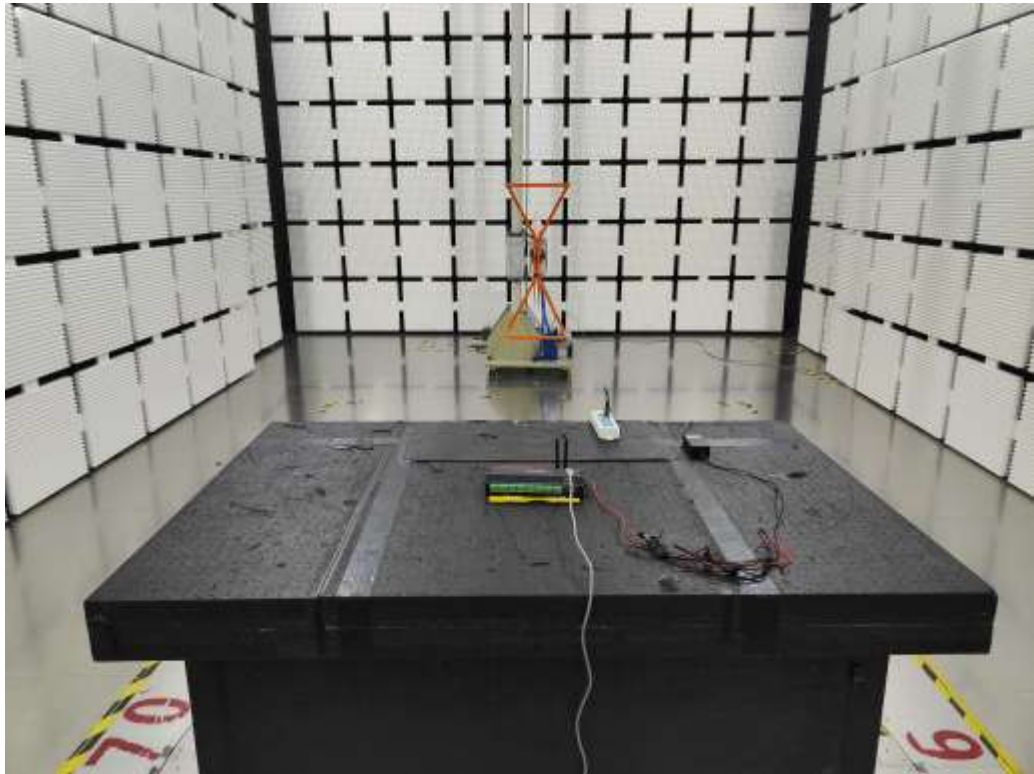

TEST SETUP PHOTOGRAPHS OF EUT

AC POWER LINE CONDUCTED EMISSION TEST

Front View

Side View

RADIATED EMISSION TEST

Below 1GHz

Above 1GHz