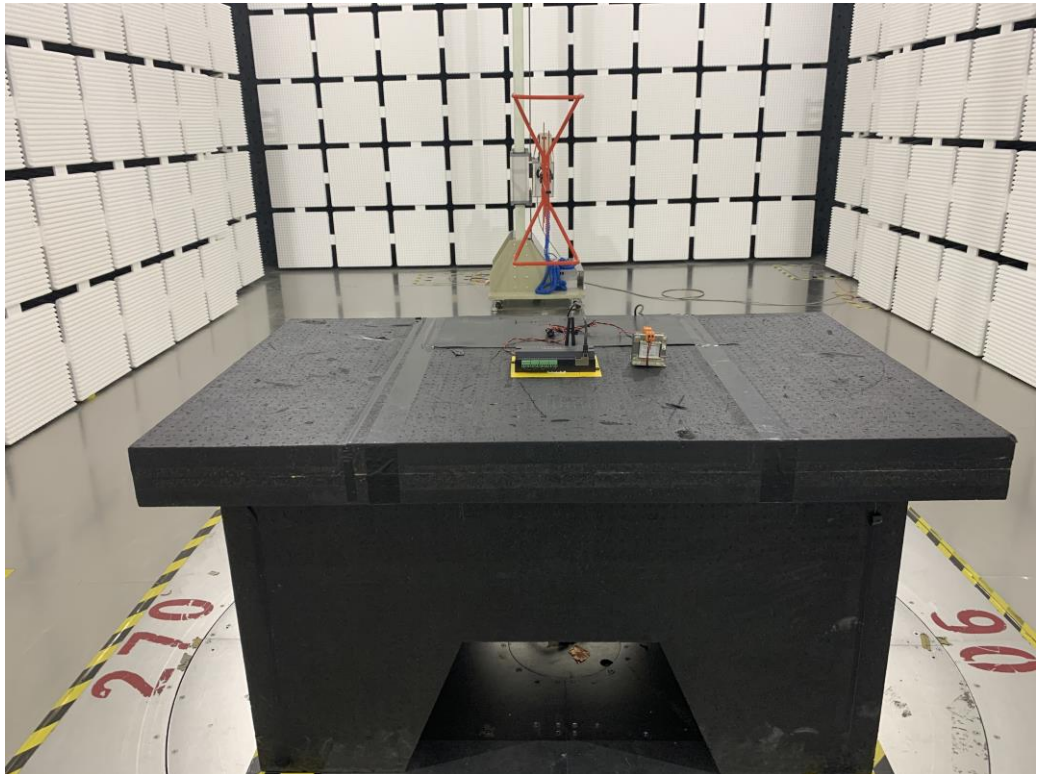

TEST SETUP PHOTOGRAPHS OF EUT

AC POWER LINE CONDUCTED EMISSION TEST

Front View

Side View

RADIATED EMISSION TEST

Below 1GHz

Above 1GHz