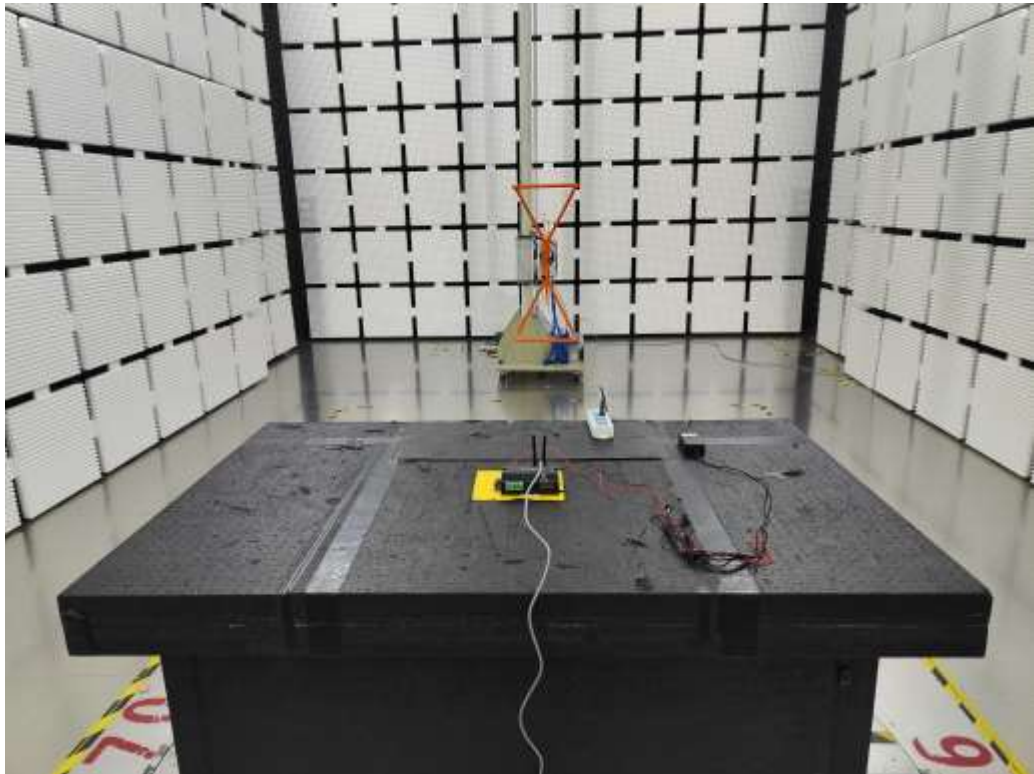

TEST SETUP PHOTOGRAPHS OF EUT

AC POWER LINE CONDUCTED EMISSION TEST

Front View

Side View

RADIATED EMISSION TEST

Below 1GHz

Above 1GHz