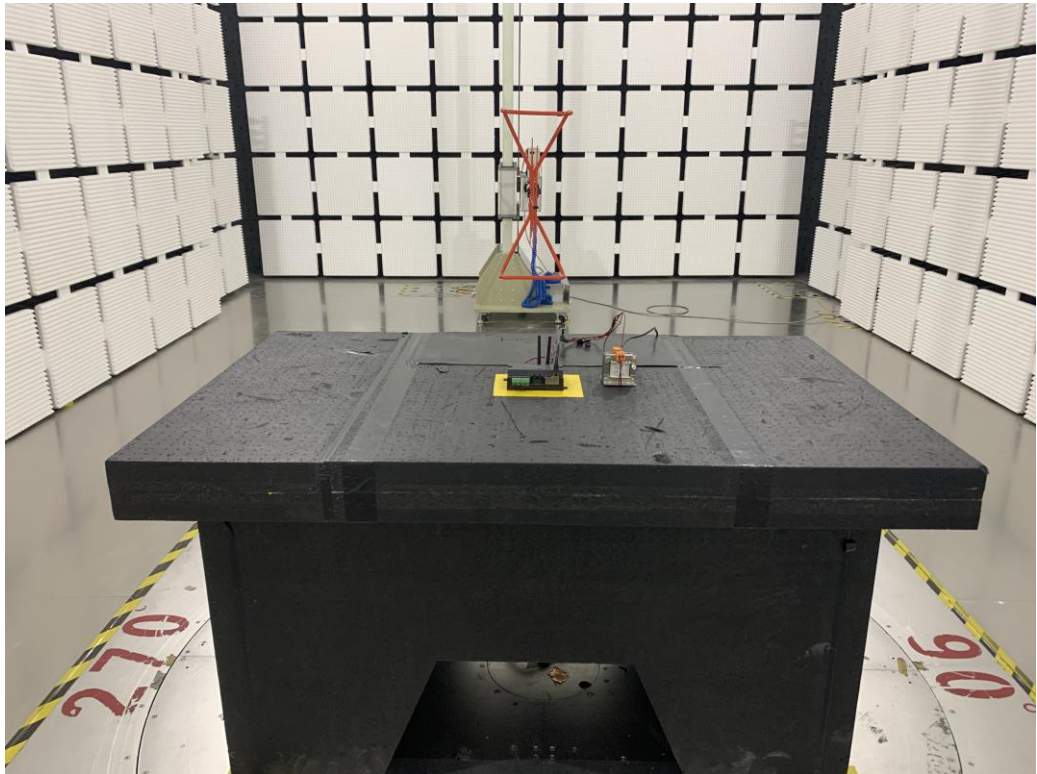

TEST SETUP PHOTOGRAPHS OF EUT

AC POWER LINE CONDUCTED EMISSION TEST

Front View

Side View

RADIATED EMISSION TEST

Below 1GHz

Above 1GHz