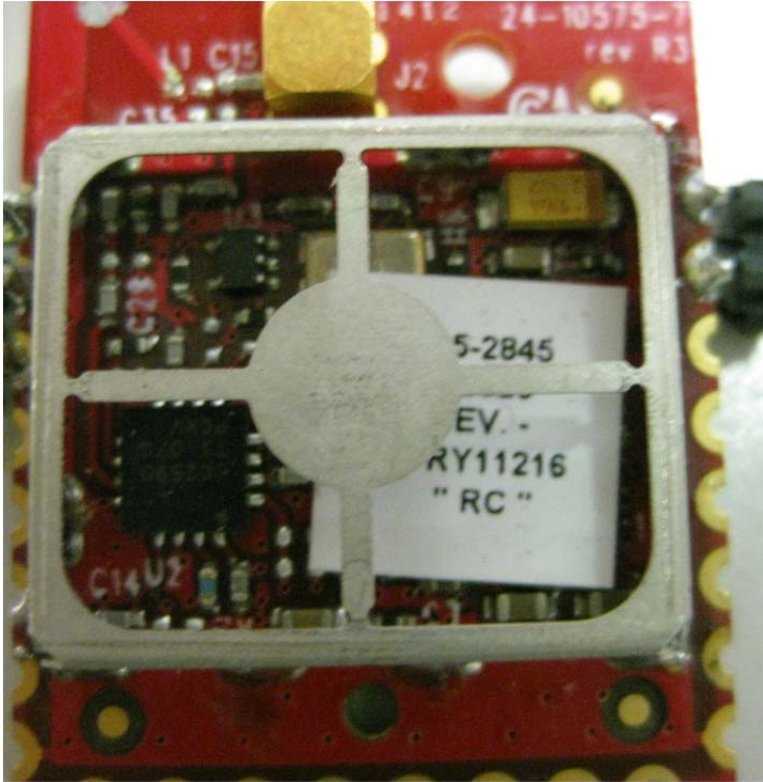

<u>INTERNAL PHOTOS</u>	
Company Name	Johnson Controls, Inc
Model #	25-2845
FCC ID #	OEJ-WRZRADIO
IC #	279A-WRZRADIO

<u>INTERNAL PHOTOS</u>	
Company Name	Johnson Controls, Inc
Model #	25-2845
FCC ID #	OEJ-WRZRADIO
IC #	279A-WRZRADIO