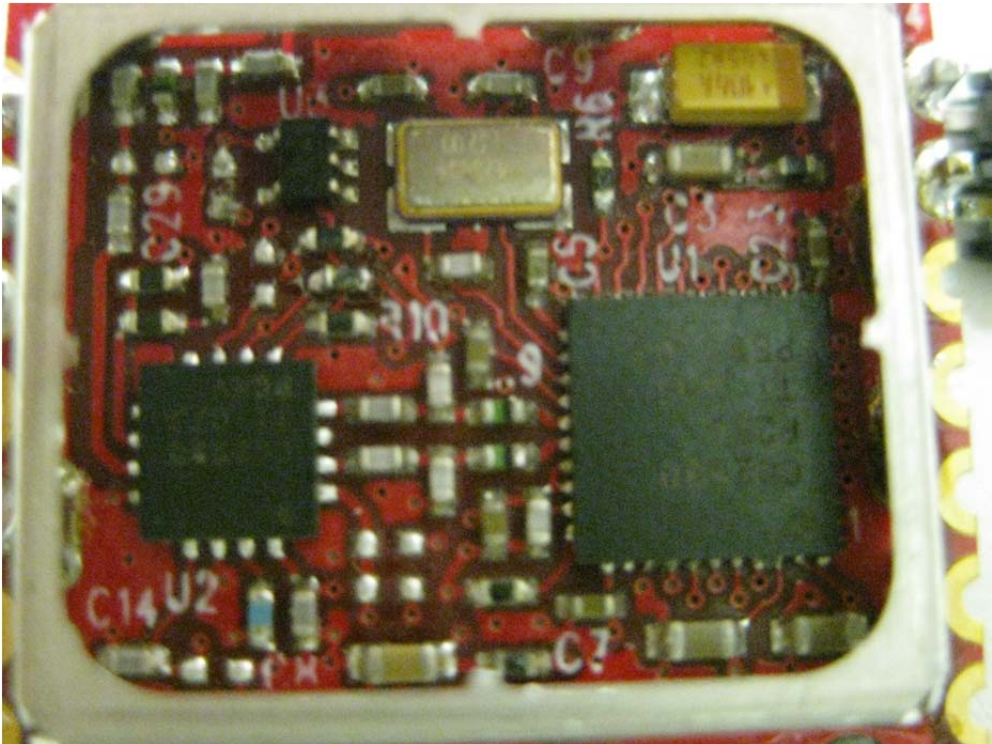

<u>INTERNAL PHOTOS</u>	
Company Name	Johnson Controls, Inc
Model #	25-2845
FCC ID #	OEJ-WRZRADIO
IC #	279A-WRZRADIO

<u>INTERNAL PHOTOS</u>	
Company Name	Johnson Controls, Inc
Model #	25-2845
FCC ID #	OEJ-WRZRADIO
IC #	279A-WRZRADIO