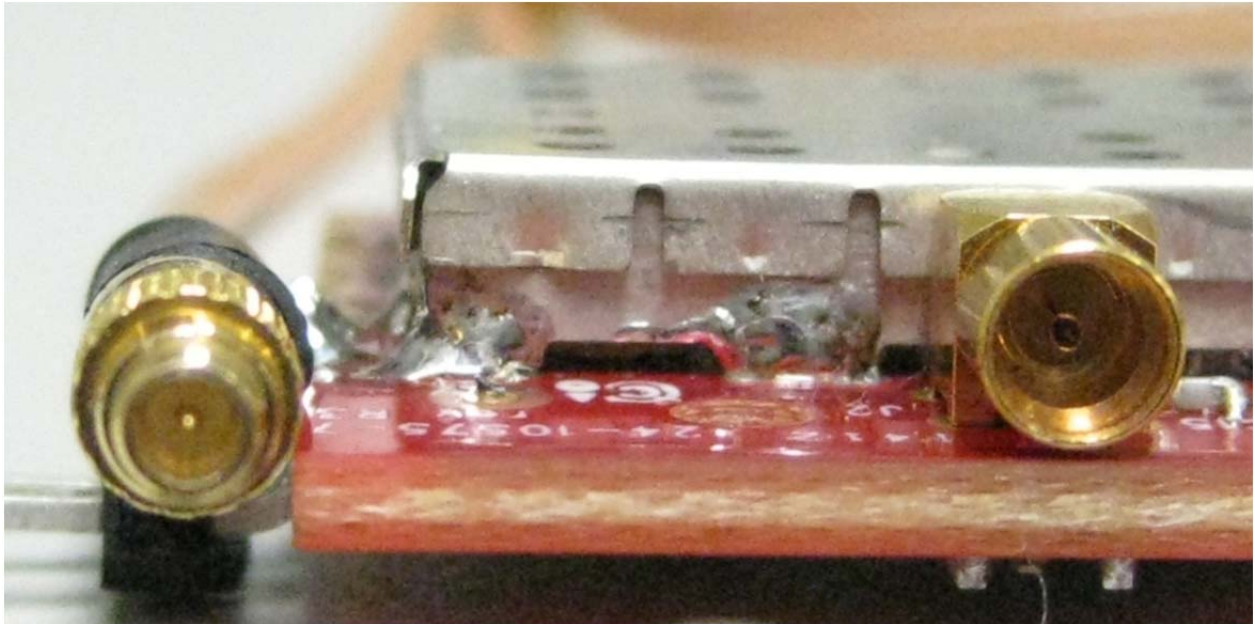

<b><u>EXTERNAL PHOTOS</u></b>	
Company Name	Johnson Controls, Inc
Model #	25-2845
FCC ID #	OEJ-WRZRADIO
IC #	279A-WRZRADIO

<b><u>EXTERNAL PHOTOS</u></b>	
Company Name	Johnson Controls, Inc
Model #	25-2845
FCC ID #	OEJ-WRZRADIO
IC #	279A-WRZRADIO