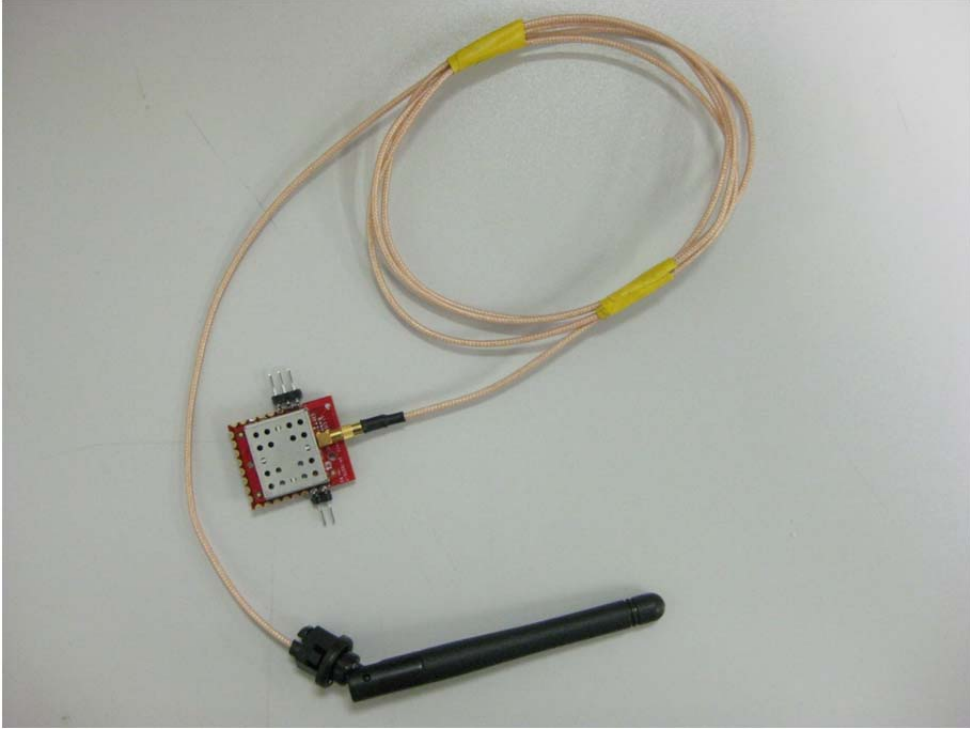

<b><u>EXTERNAL PHOTOS</u></b>	
Company Name	Johnson Controls, Inc
Model #	25-2845
FCC ID #	OEJ-WRZRADIO
IC #	279A-WRZRADIO

<b><u>EXTERNAL PHOTOS</u></b>	
Company Name	Johnson Controls, Inc
Model #	25-2845
FCC ID #	OEJ-WRZRADIO
IC #	279A-WRZRADIO