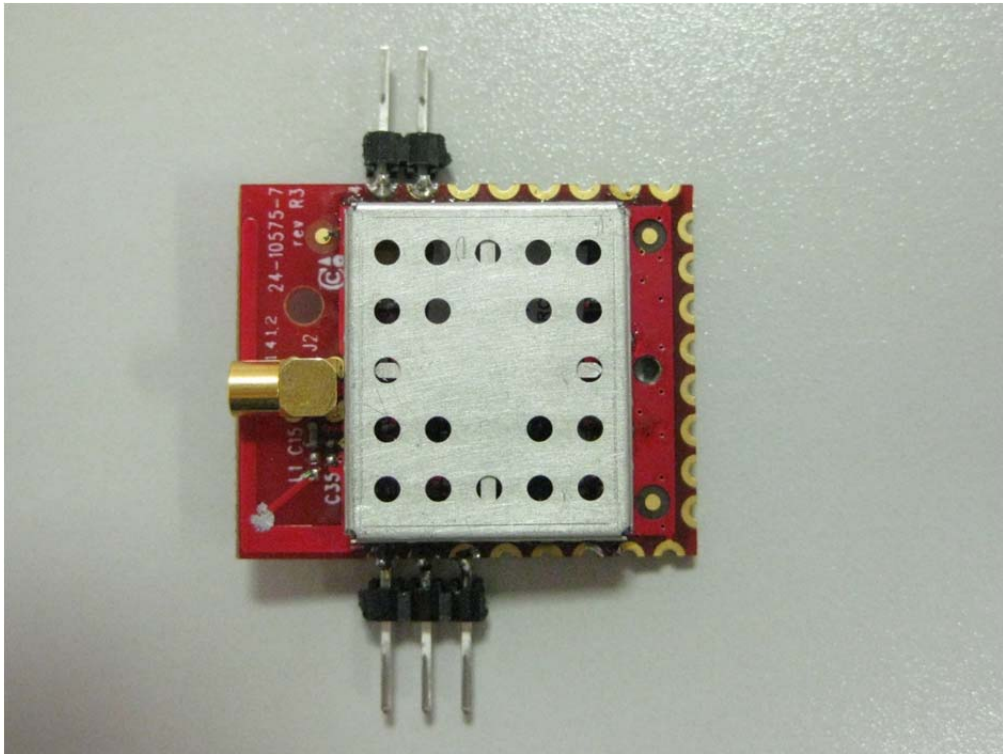

<b><u>EXTERNAL PHOTOS</u></b>	
Company Name	Johnson Controls, Inc
Model #	25-2845
FCC ID #	OEJ-WRZRADIO
IC #	279A-WRZRADIO

<b><u>EXTERNAL PHOTOS</u></b>	
Company Name	Johnson Controls, Inc
Model #	25-2845
FCC ID #	OEJ-WRZRADIO
IC #	279A-WRZRADIO