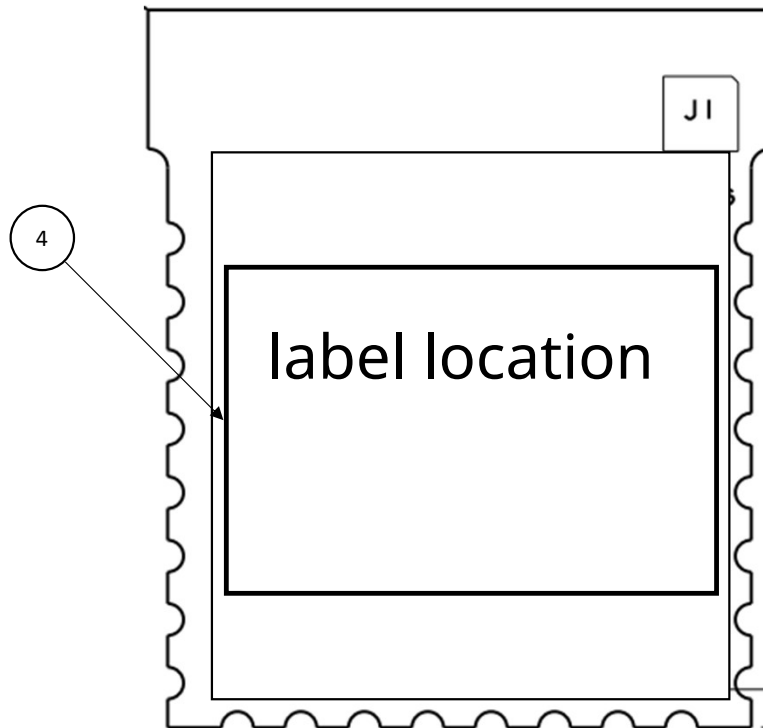

Radio module label

Line 4 – X10008

*NOTE – images are close representation to what is printed. Rev and Date code text will vary over time.

Status KEY	Concept or WIP
	Pending ECN
	Done and released
	PROD released
	Discontinued