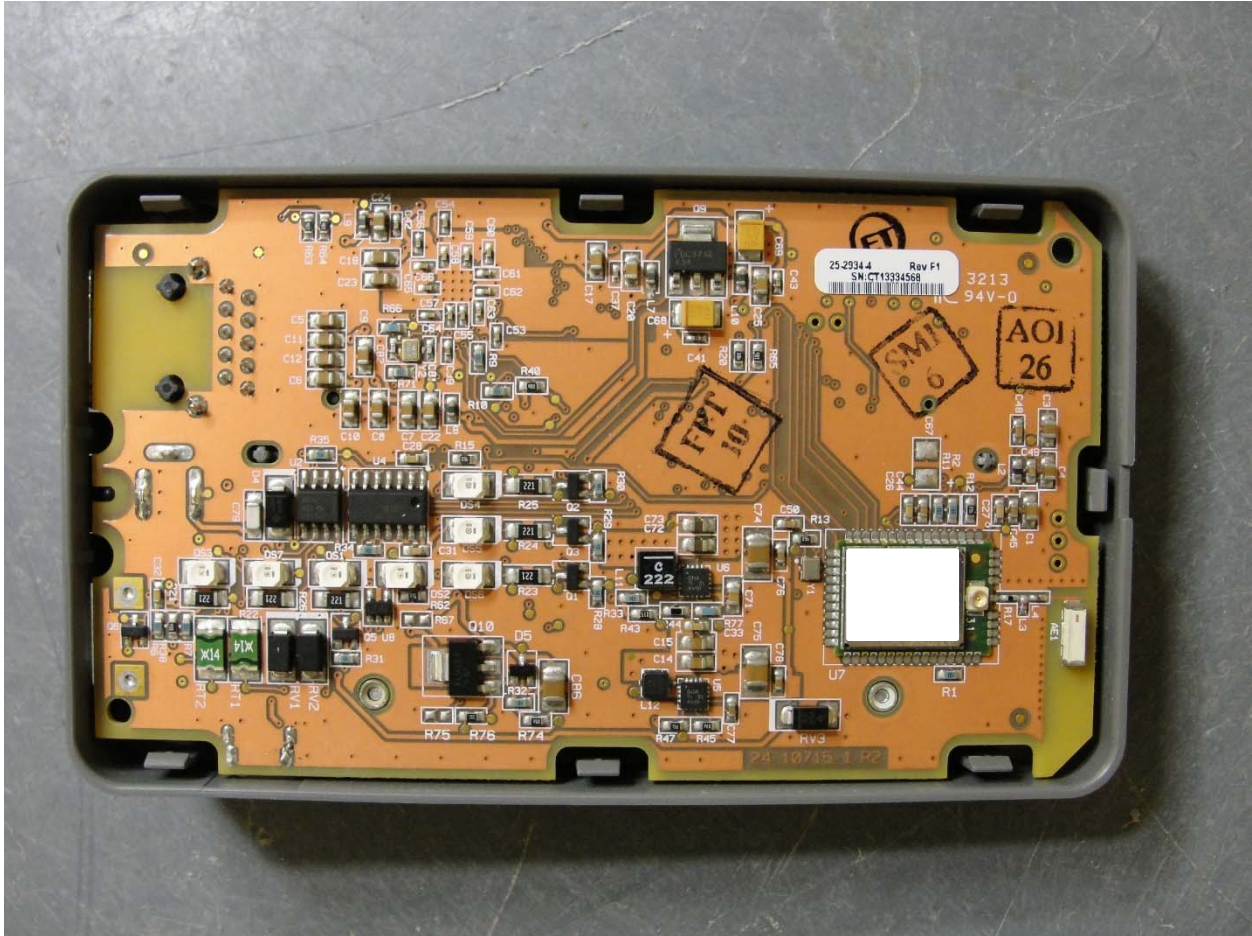

EXTERNAL PHOTOS	
Company Name	Johnson Controls, Inc
Model #	25-2934-4
FCC ID #	OEJ-MAPWIFI
IC #	279A-MAPWIFI

EXTERNAL PHOTOS	
Company Name	Johnson Controls, Inc
Model #	25-2934-4
FCC ID #	OEJ-MAPWIFI
IC #	279A-MAPWIFI