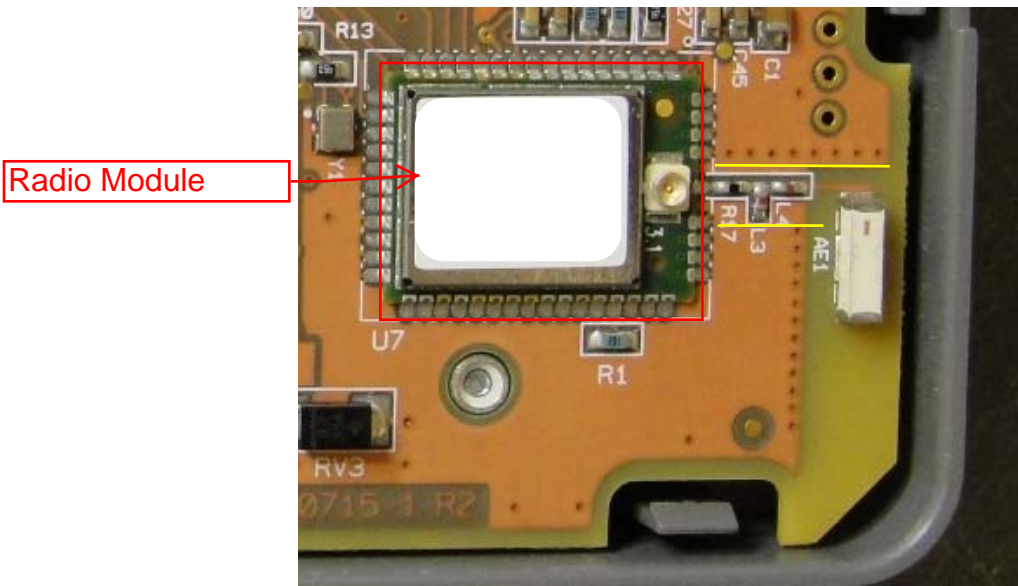

EXTERNAL PHOTOS	
Company Name	Johnson Controls, Inc
Model #	25-2934-4
FCC ID #	OEJ-MAPWIFI
IC #	279A-MAPWIFI

EXTERNAL PHOTOS	
Company Name	Johnson Controls, Inc
Model #	25-2934-4
FCC ID #	OEJ-MAPWIFI
IC #	279A-MAPWIFI