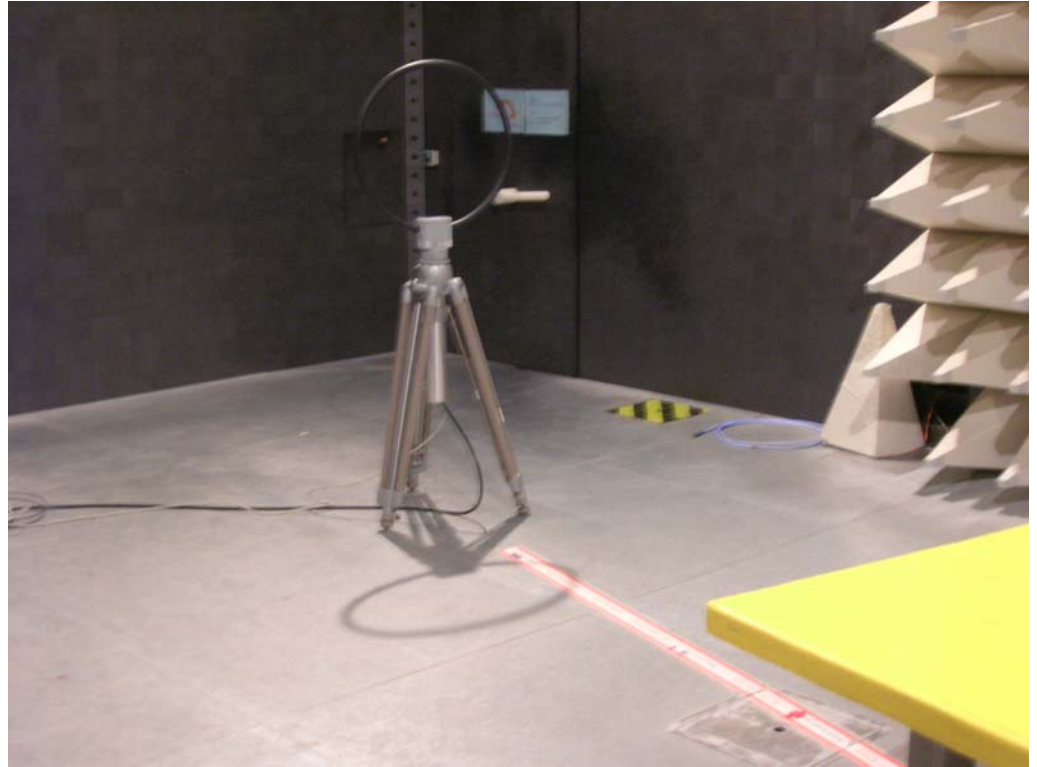

Appendix B. Test Photos

1. Photographs of Conducted Emissions Test Configuration

FRONT VIEW

REAR VIEW

2. Photographs of Radiated Emissions Test Configuration

9kHz ~30MHz

FRONT VIEW

REAR VIEW

30MHz~1GHz

For 5GHz Band

<Module for IEEE 802.11a/b/g>

FRONT VIEW

REAR VIEW

For 5GHz Band

<Module for IEEE 802.11a>

FRONT VIEW

REAR VIEW

For 2.4GHz Band

<Module for IEEE 802.11a/b/g>

FRONT VIEW

REAR VIEW

Above 1GHz
For 5GHz Band
<Module for IEEE 802.11a/b/g>

FRONT VIEW

REAR VIEW