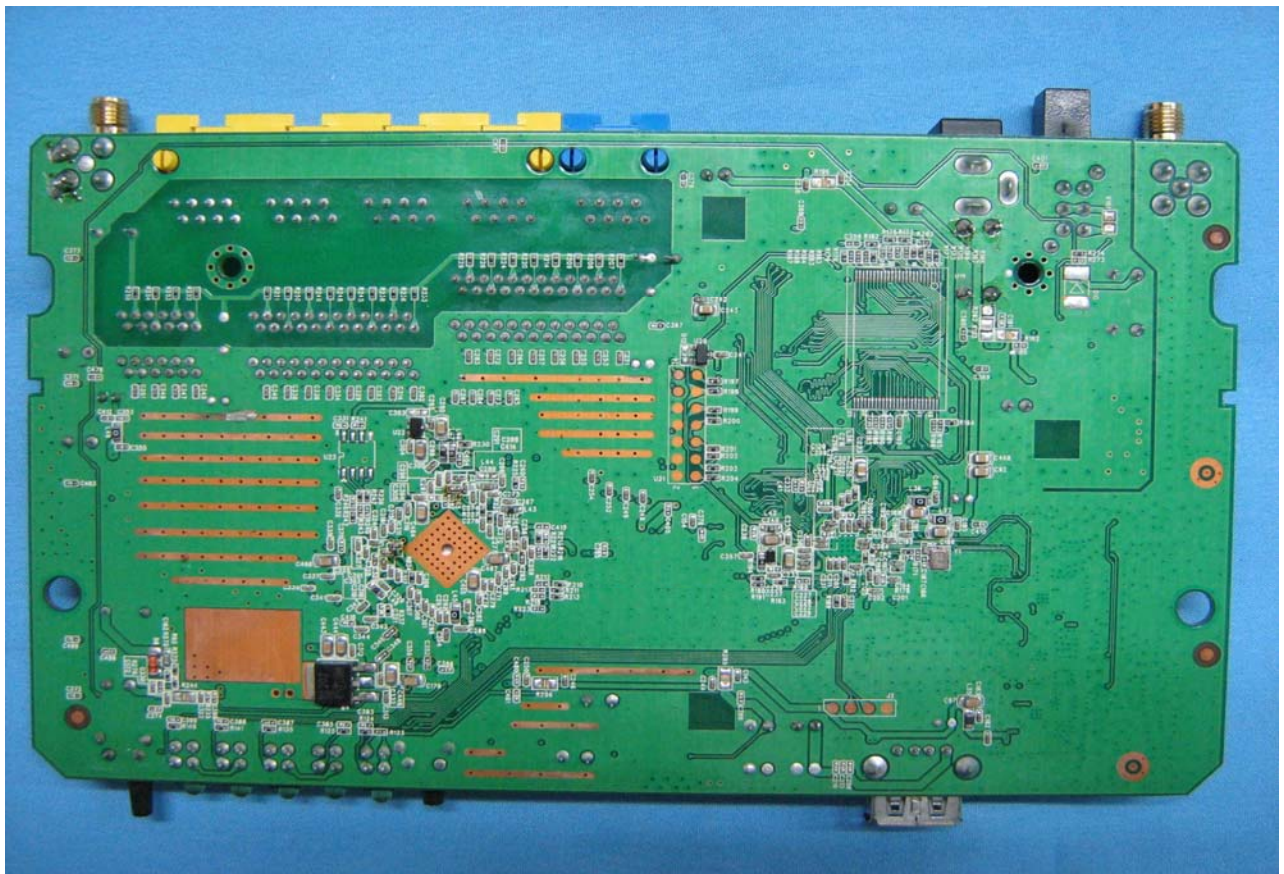

Internal Photo (MODEL: GW-300NAS)

Internal Photo (MODEL: GW-300R)

CPU RT3052 for GW-300NAS & GW-300R (with RF interface)