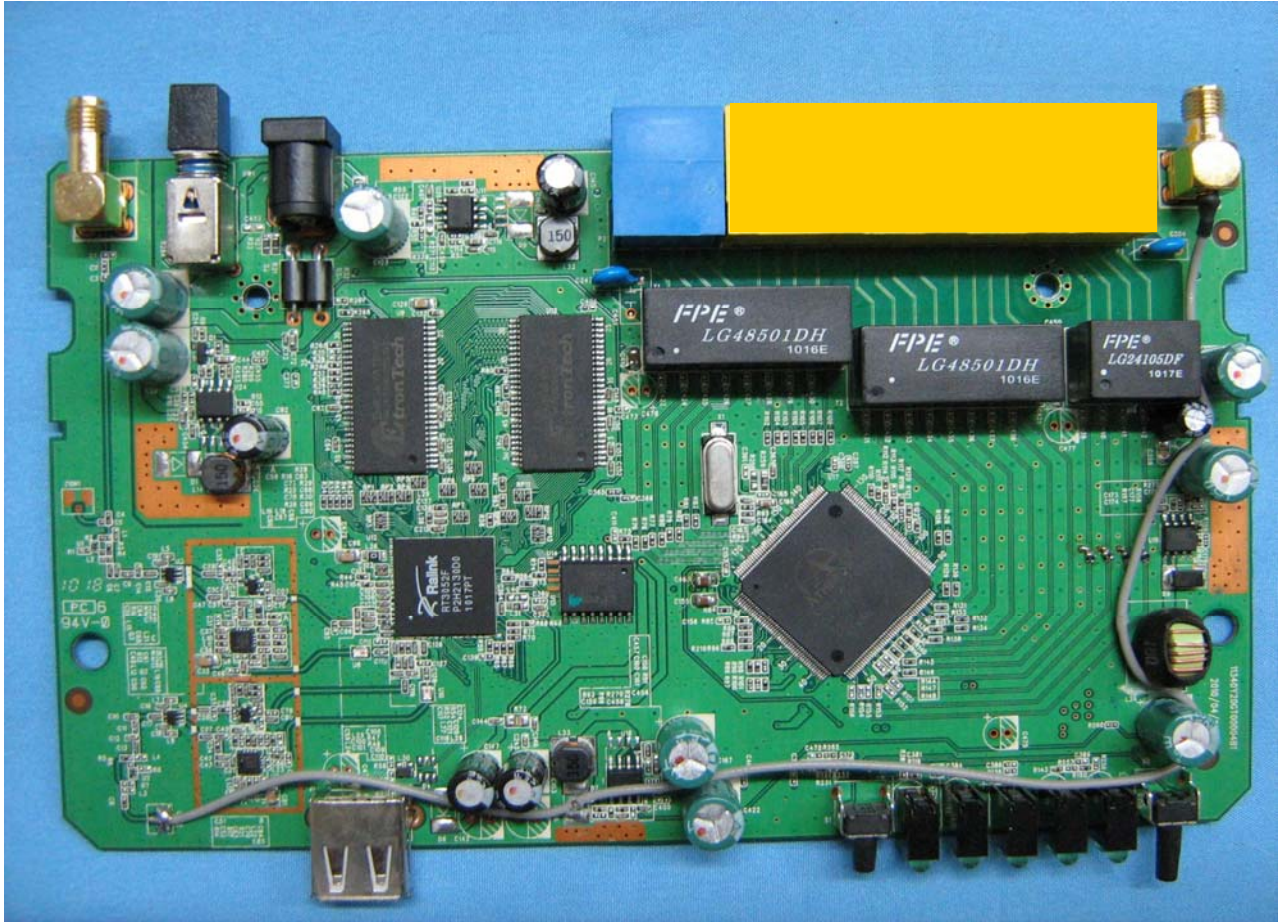

Internal Photo (MODEL: GW-300NAS)

Internal Photo (MODEL: GW-300R)

CPU RT3052 for GW-300NAS & GW-300R (with RF interface)