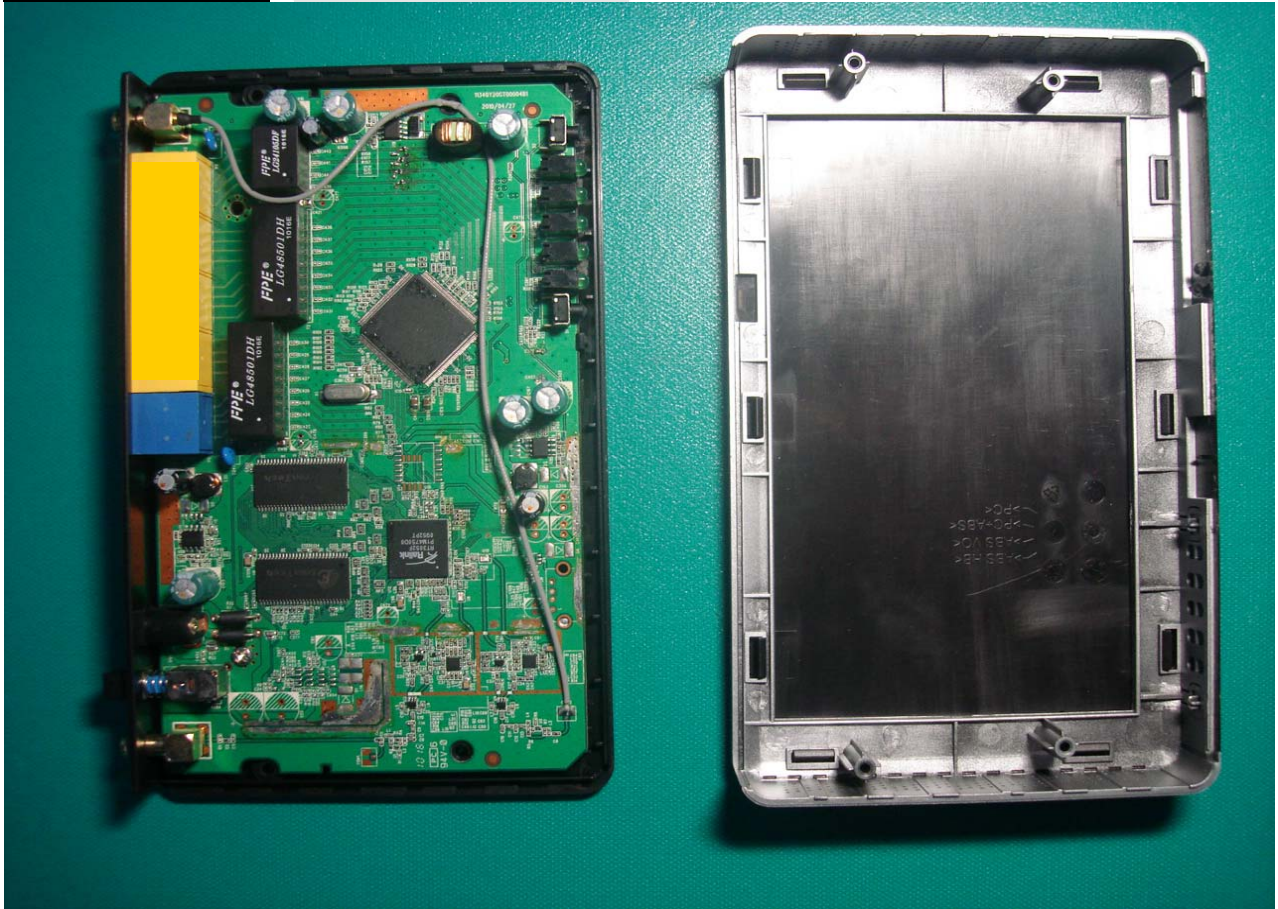

Internal Photo (MODEL: GW-300NAS)

Internal Photo (MODEL: GW-300R)

CPU RT3052 for GW-300NAS & GW-300R (with RF interface)