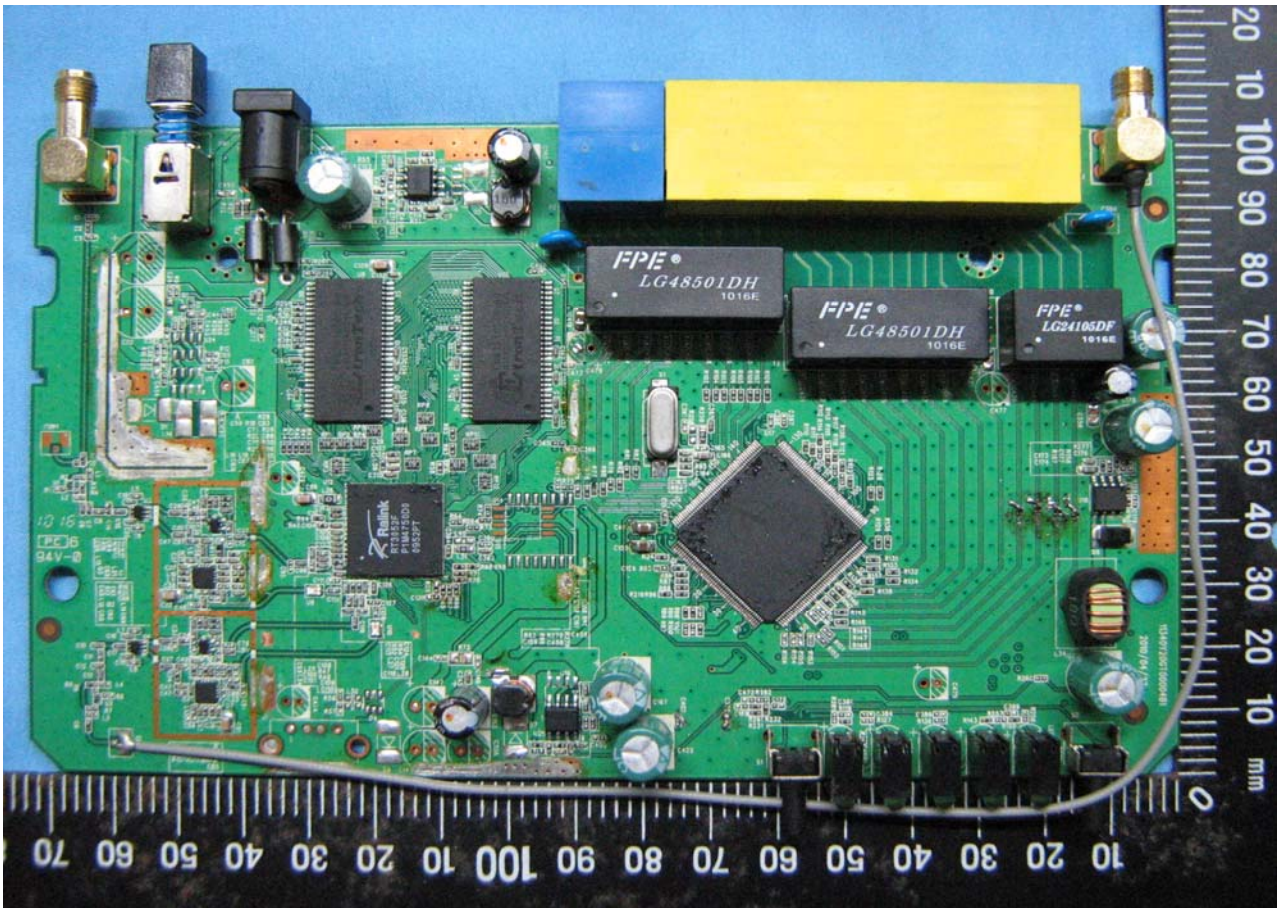

Internal Photo (MODEL: GW-300NAS)

Internal Photo (MODEL: GW-300R)

CPU RT3052 for GW-300NAS & GW-300R (with RF interface)