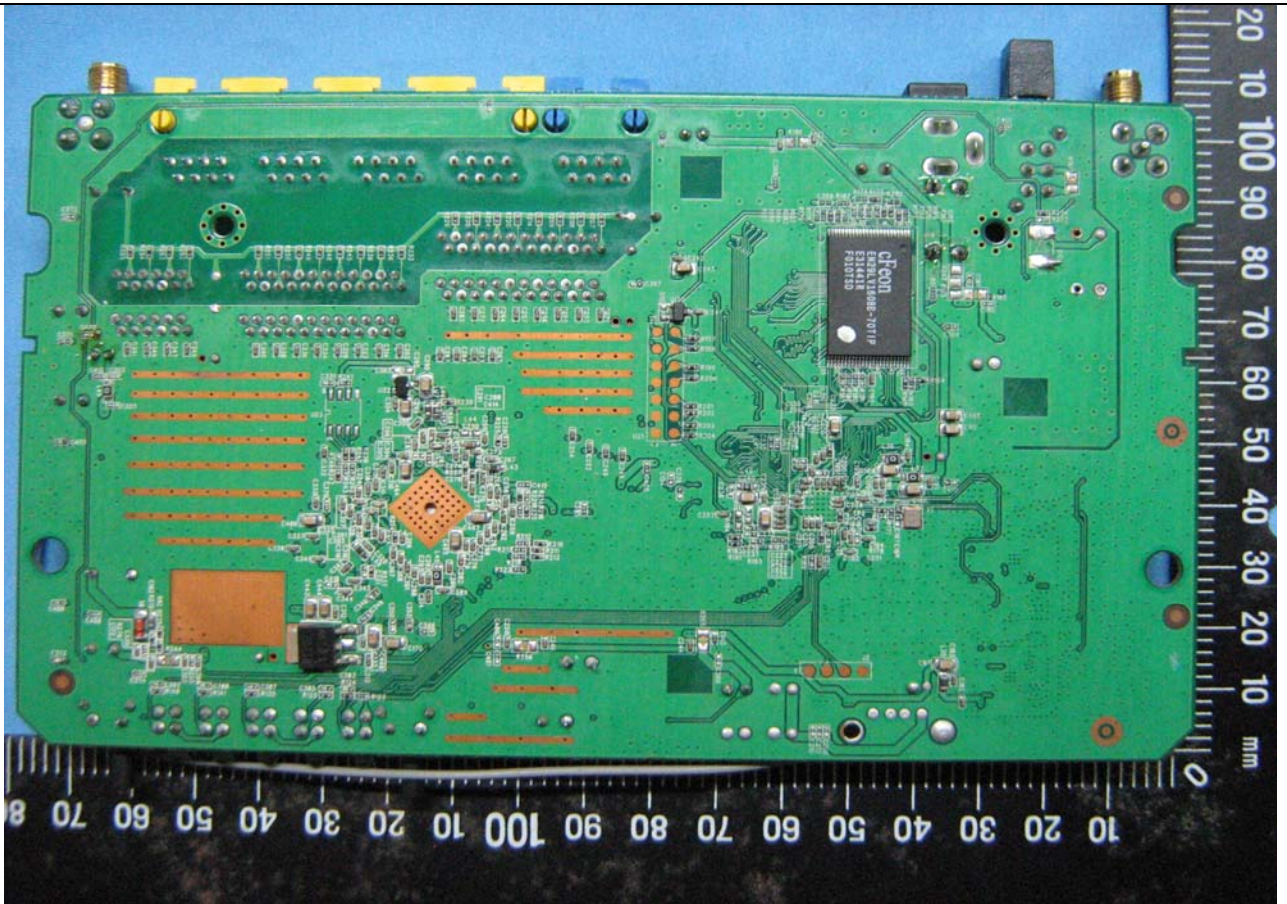

Internal Photo (MODEL: GW-300NAS)

Internal Photo (MODEL: GW-300R)

CPU RT3052 for GW-300NAS & GW-300R (with RF interface)