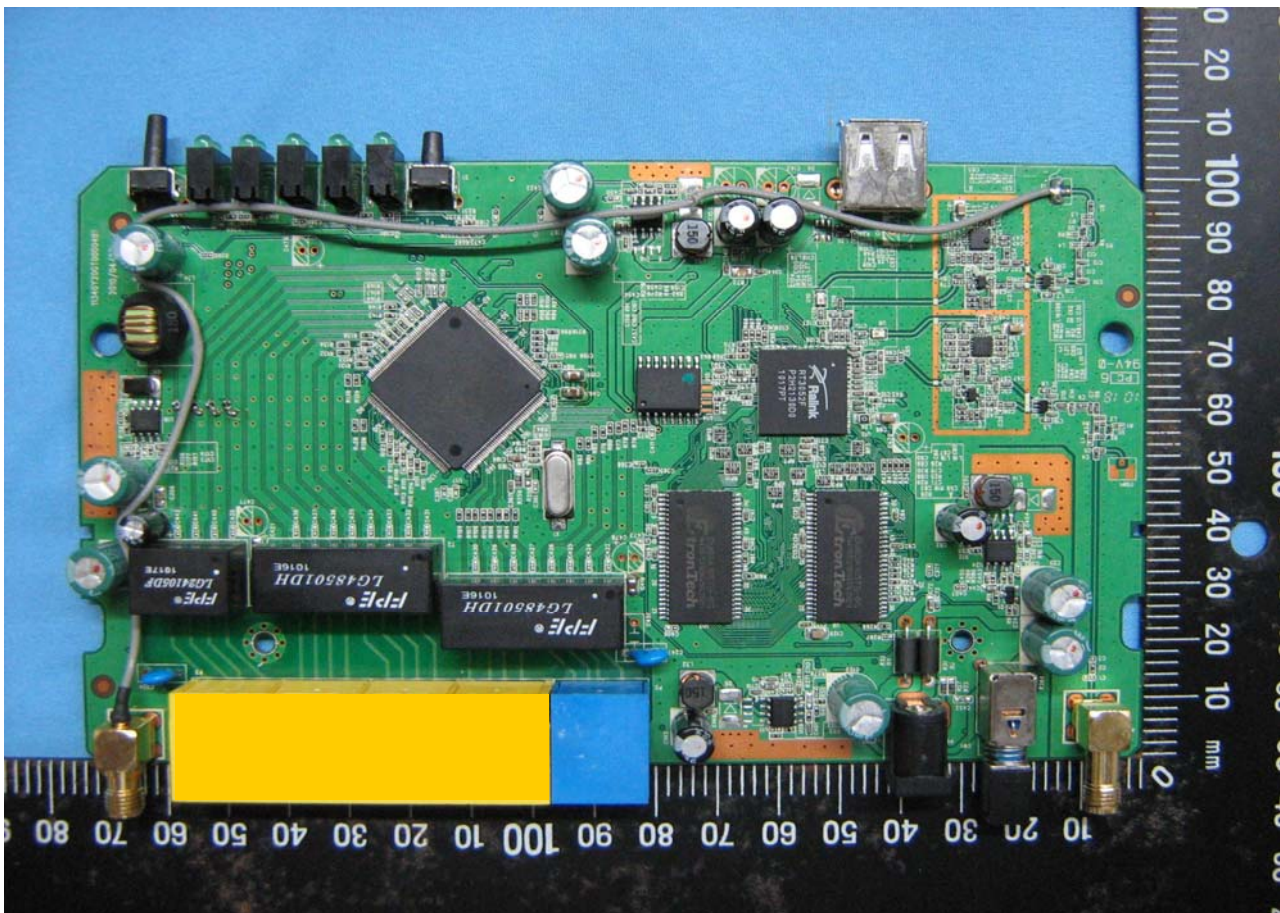

Internal Photo (MODEL: GW-300NAS)

Internal Photo (MODEL: GW-300R)

CPU RT3052 for GW-300NAS & GW-300R (with RF interface)