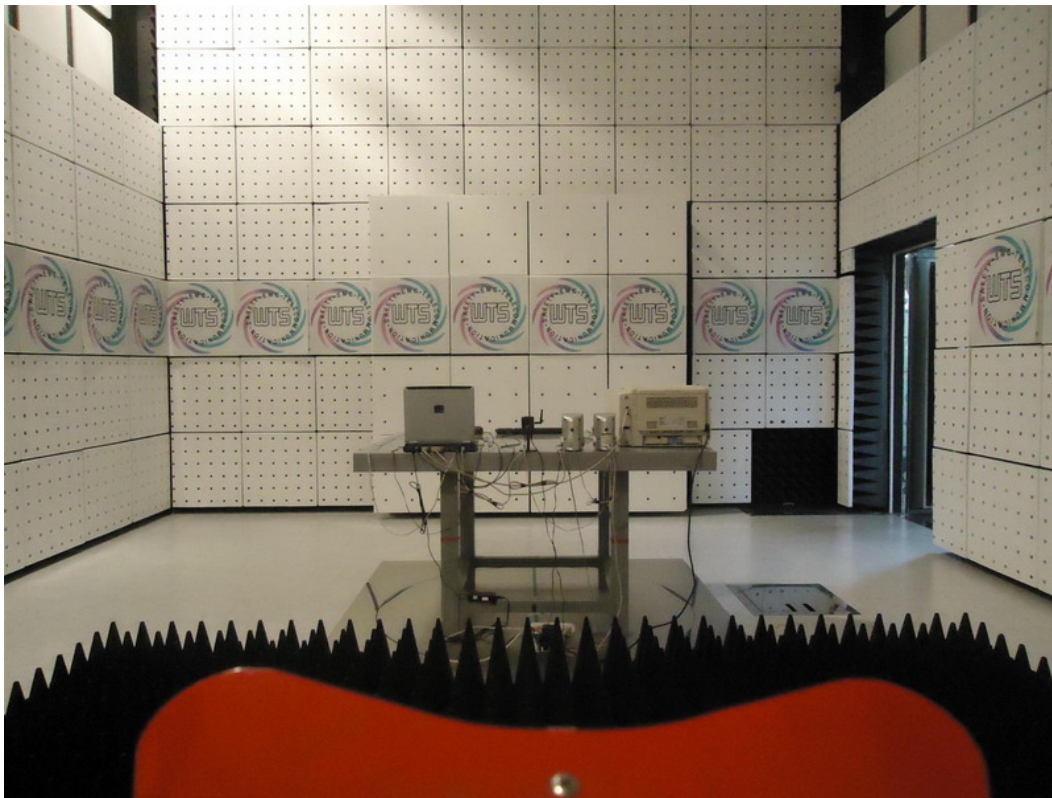

Worldwide Testing Services(Taiwan) Co., Ltd.

Registration number: W6D21210-12826-FCC

FCC ID: ODMCW720

Above 1GHz