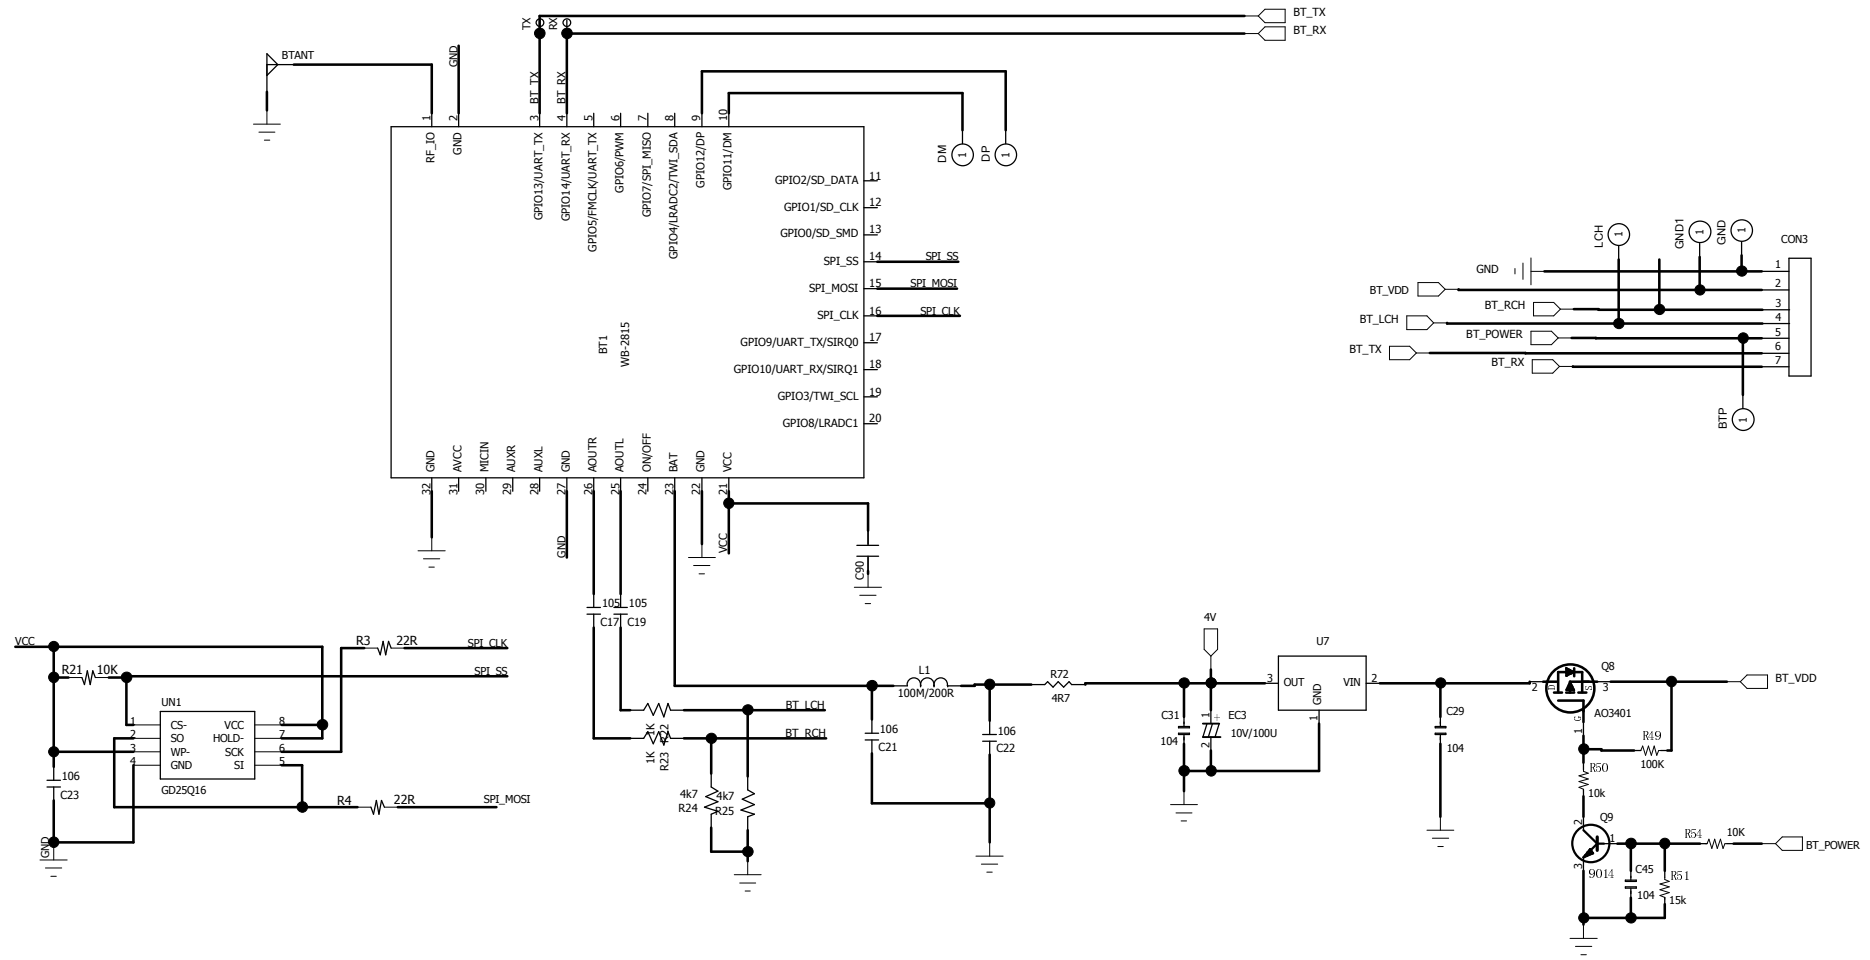

COMPANY:	天乐音响			FILE NUMBER	
DRAWING :		DATE: 2019-04-25	MODEL NO	BBBT20	
CHECKED:		DATE:	TITLE:	CD/BLUETOOTH	
APPROVED:		DATE:	SHEET:	15OF 5	
FINISHEO:			SIZE:	A3	
DRAW FILE:					REV:1.0