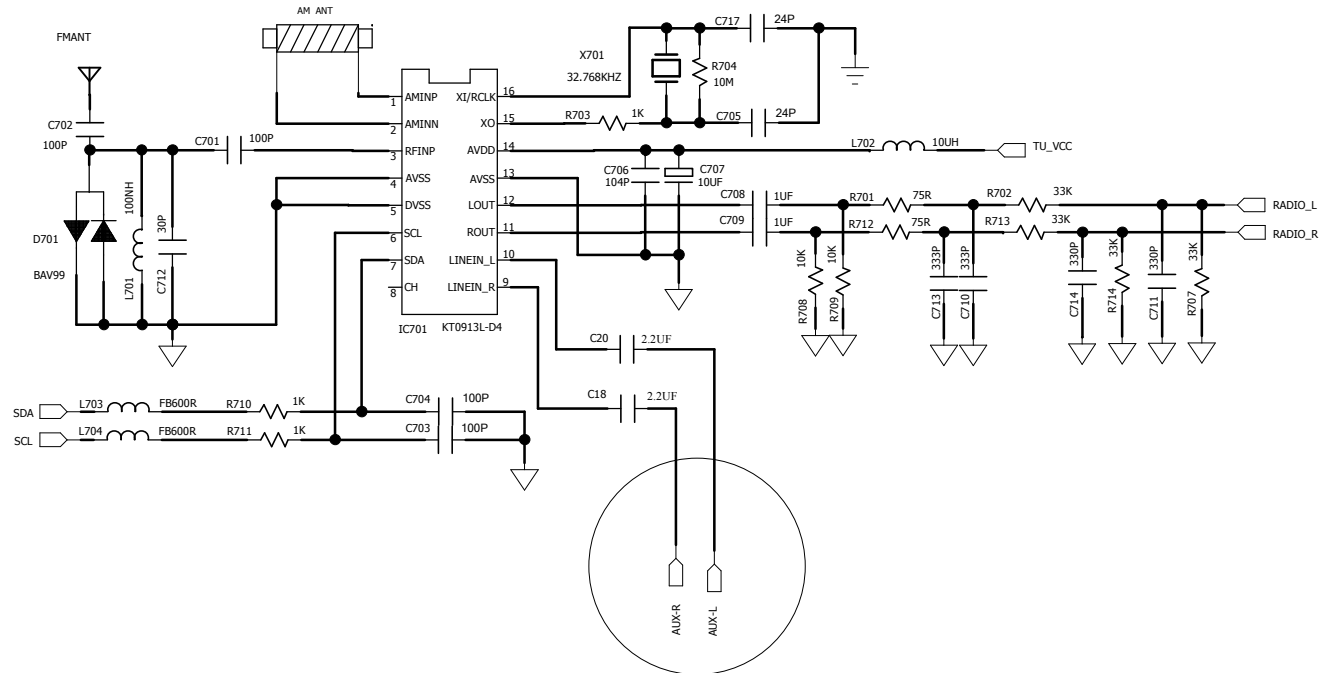

COMPANY:	天乐音响	FILE NUMBER	
DRAWING :	DATE: 2019-04-25	MODEL NO	BBBT20
CHECKED:	DATE:	TITLE:	CD/BLUETOOTH
APPROVED:	DATE:	SHEET:	1 OF 5
FINISHEO:		SIZE:	A3
DRAW FILE:			REV:1.0

COMPANY:	天乐音响			FILE NUMBER
DRAWING :	DATE: 2019-04-25	MODEL NO	888T20	
CHECKED:	DATE:	TITLE:	DISPLAY	
APPROVED:	DATE:	SHEET:	2 OF 5	
FINISHEO:		SIZE:	A3	
DRAW FILE:				REV:1.0

COMPANY:	天乐音响	FILE NUMBER
DRAWING :	DATE: 2019-04-25	MODEL NO POWER AMP
CHECKED:	DATE:	TITLE:
APPROVED:	DATE:	SHEET: 3 OF 5
FINISHEO:		SIZE: A3
DRAW FILE:		REV:1.0

COMPANY:	天乐音响	FILE NUMBER:	
DRAWING :		DATE: 2019-04-25	MODEL NO: BBT20
CHECKED:		TITLE:	TAPE
APPROVED:		SHEET:	4 OF 5
FINISHEO:		SIZE:	A3
DRAW FILE:			REV:1.0

COMPANY:	天乐音响			FILE NUMBER	
DRAWING :		DATE: 2019-04-25	MODEL NO	BBBT20	
CHECKED:		DATE:	TITLE:	CD/BLUETOOTH	
APPROVED:		DATE:	SHEET:	15OF 5	
FINISHEO:			SIZE:	A3	
DRAW FILE:					REV:1.0