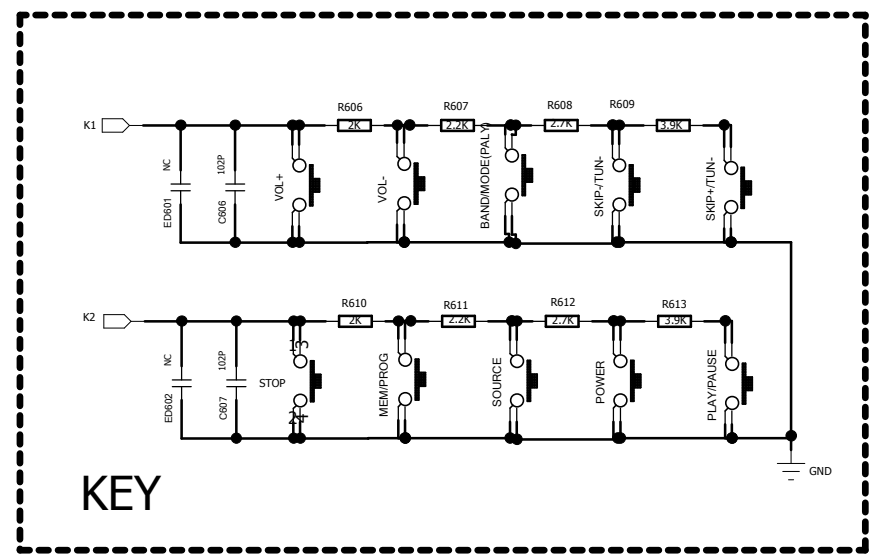

COMPANY:	天乐音响	FILE NUMBER	
DRAWING :	DATE: 2019-04-25	MODEL NO	BBBT20
CHECKED:	DATE:	TITLE:	CD/BLUETOOTH
APPROVED:	DATE:	SHEET:	1 OF 5
FINISHEO:		SIZE:	A3
DRAW FILE:			REV:1.0

COMPANY:	天乐音响			FILE NUMBER
DRAWING :	DATE: 2019-04-25	MODEL NO	888T20	
CHECKED:	DATE:	TITLE:	DISPLAY	
APPROVED:	DATE:	SHEET:	2 OF 5	
FINISHEO:		SIZE:	A3	
DRAW FILE:				REV:1.0