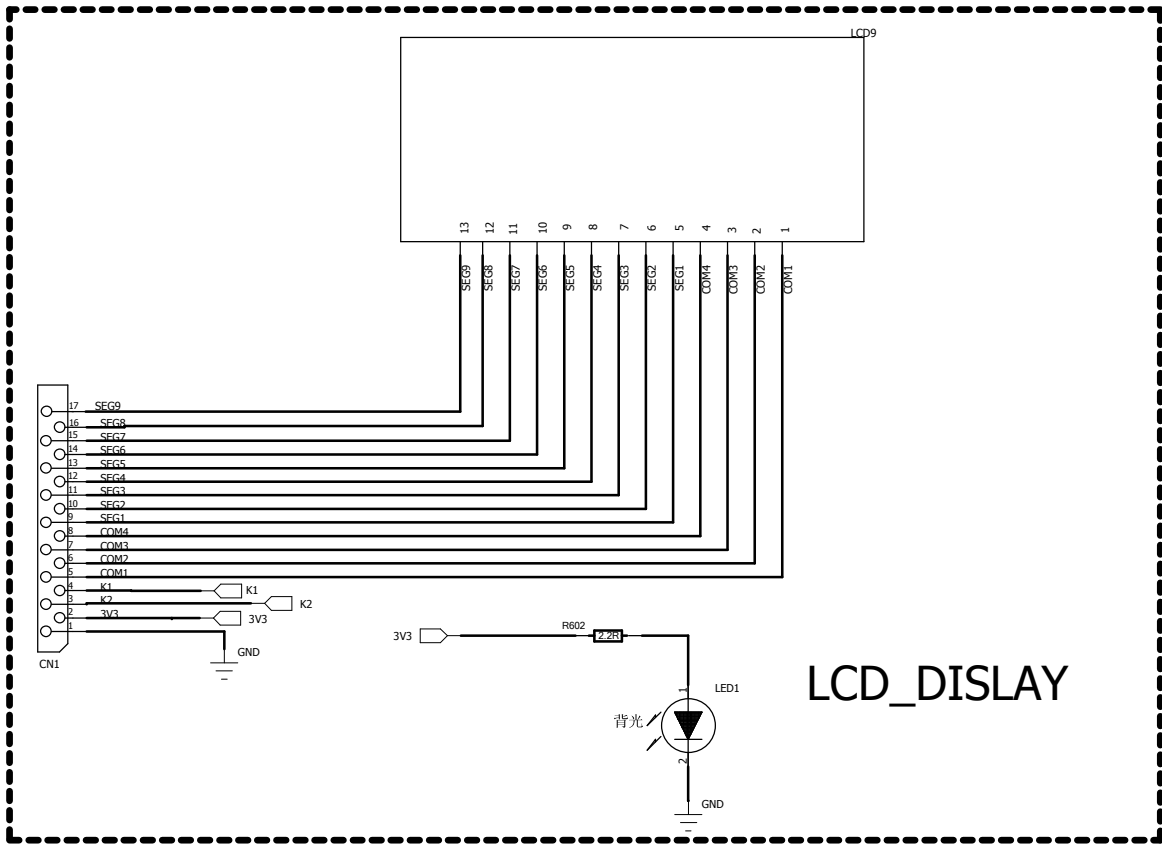

COMPANY:	天乐音响	FILE NUMBER	
DRAWING :	DATE: 2019-04-25	MODEL NO	BBBT20
CHECKED:	DATE:	TITLE:	CD/BLUETOOTH
APPROVED:	DATE:	SHEET:	1 OF 5
FINISHEO:		SIZE:	A3
DRAW FILE:			REV:1.0

COMPANY:	天乐音响			FILE NUMBER
DRAWING :	DATE: 2019-04-25	MODEL NO	888T20	
CHECKED:	DATE:	TITLE:	DISPLAY	
APPROVED:	DATE:	SHEET:	2 OF 5	
FINISHEO:		SIZE:	A3	
DRAW FILE:				REV:1.0

COMPANY:	天乐音响			FILE NUMBER	
DRAWING :		DATE: 2019-04-25	MODEL NO	BBBT20	
CHECKED:		DATE:	TITLE:	CD/BLUETOOTH	
APPROVED:		DATE:	SHEET:	15OF 5	
FINISHEO:			SIZE:	A3	
DRAW FILE:					REV:1.0