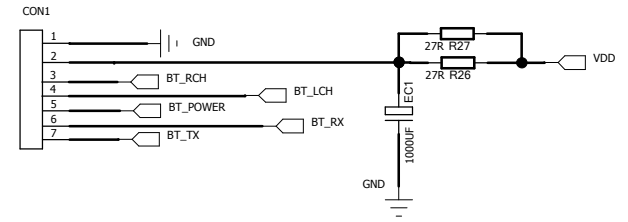

COMPANY:	天乐音响	FILE NUMBER	
DRAWING :	DATE: 2019-04-25	MODEL NO	BBBT20
CHECKED:	DATE:	TITLE:	CD/BLUETOOTH
APPROVED:	DATE:	SHEET:	1 OF 5
FINISHEO:		SIZE:	A3
DRAW FILE:			REV:1.0

COMPANY:	天乐音响			FILE NUMBER
DRAWING :	DATE: 2019-04-25	MODEL NO	888T20	
CHECKED:	DATE:	TITLE:	DISPLAY	
APPROVED:	DATE:	SHEET:	2 OF 5	
FINISHEO:		SIZE:	A3	
DRAW FILE:				REV:1.0