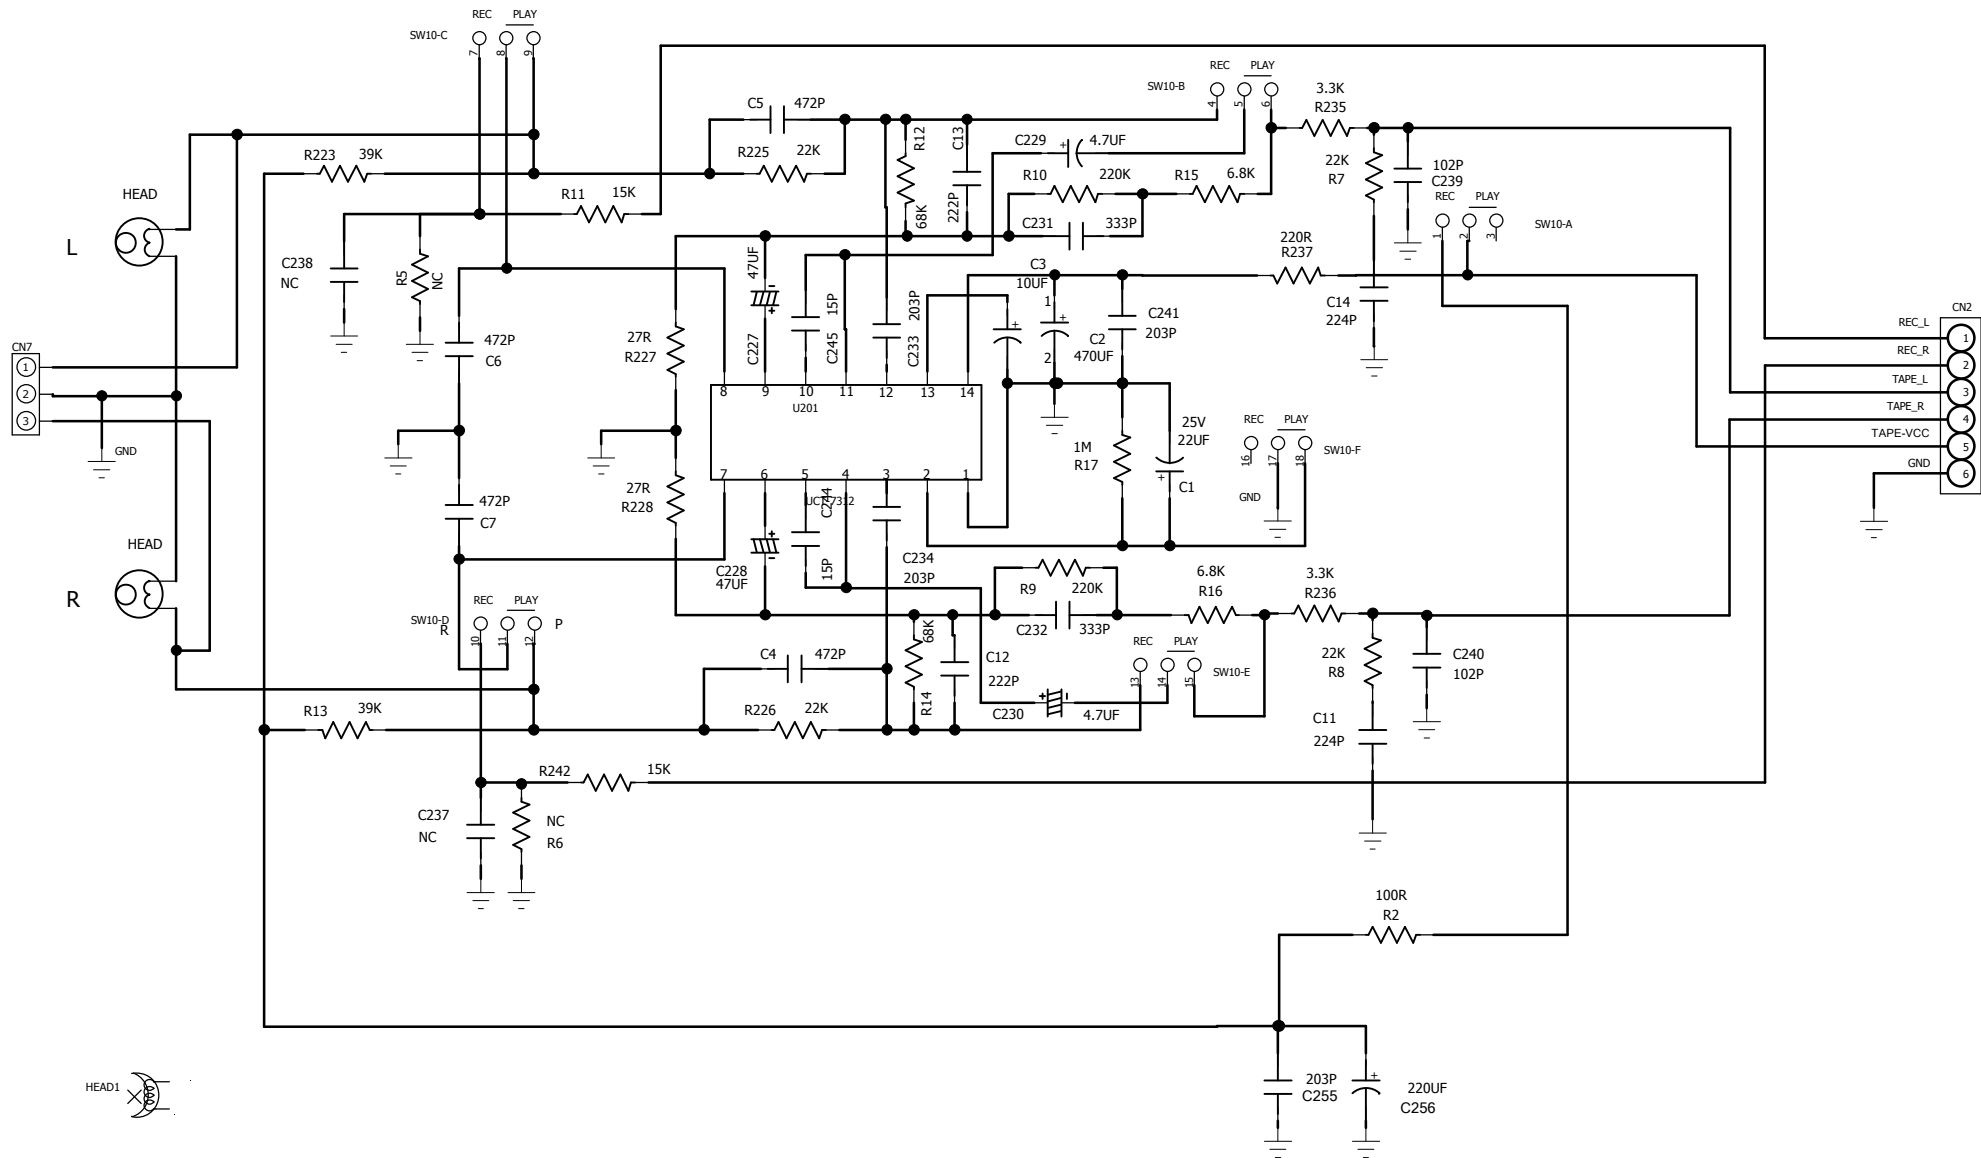

COMPANY:	天乐音响	FILE NUMBER:	
DRAWING :		DATE: 2019-04-25	MODEL NO: BBT20
CHECKED:		TITLE:	TAPE
APPROVED:		SHEET:	4 OF 5
FINISHEO:		SIZE:	A3
DRAW FILE:			REV:1.0