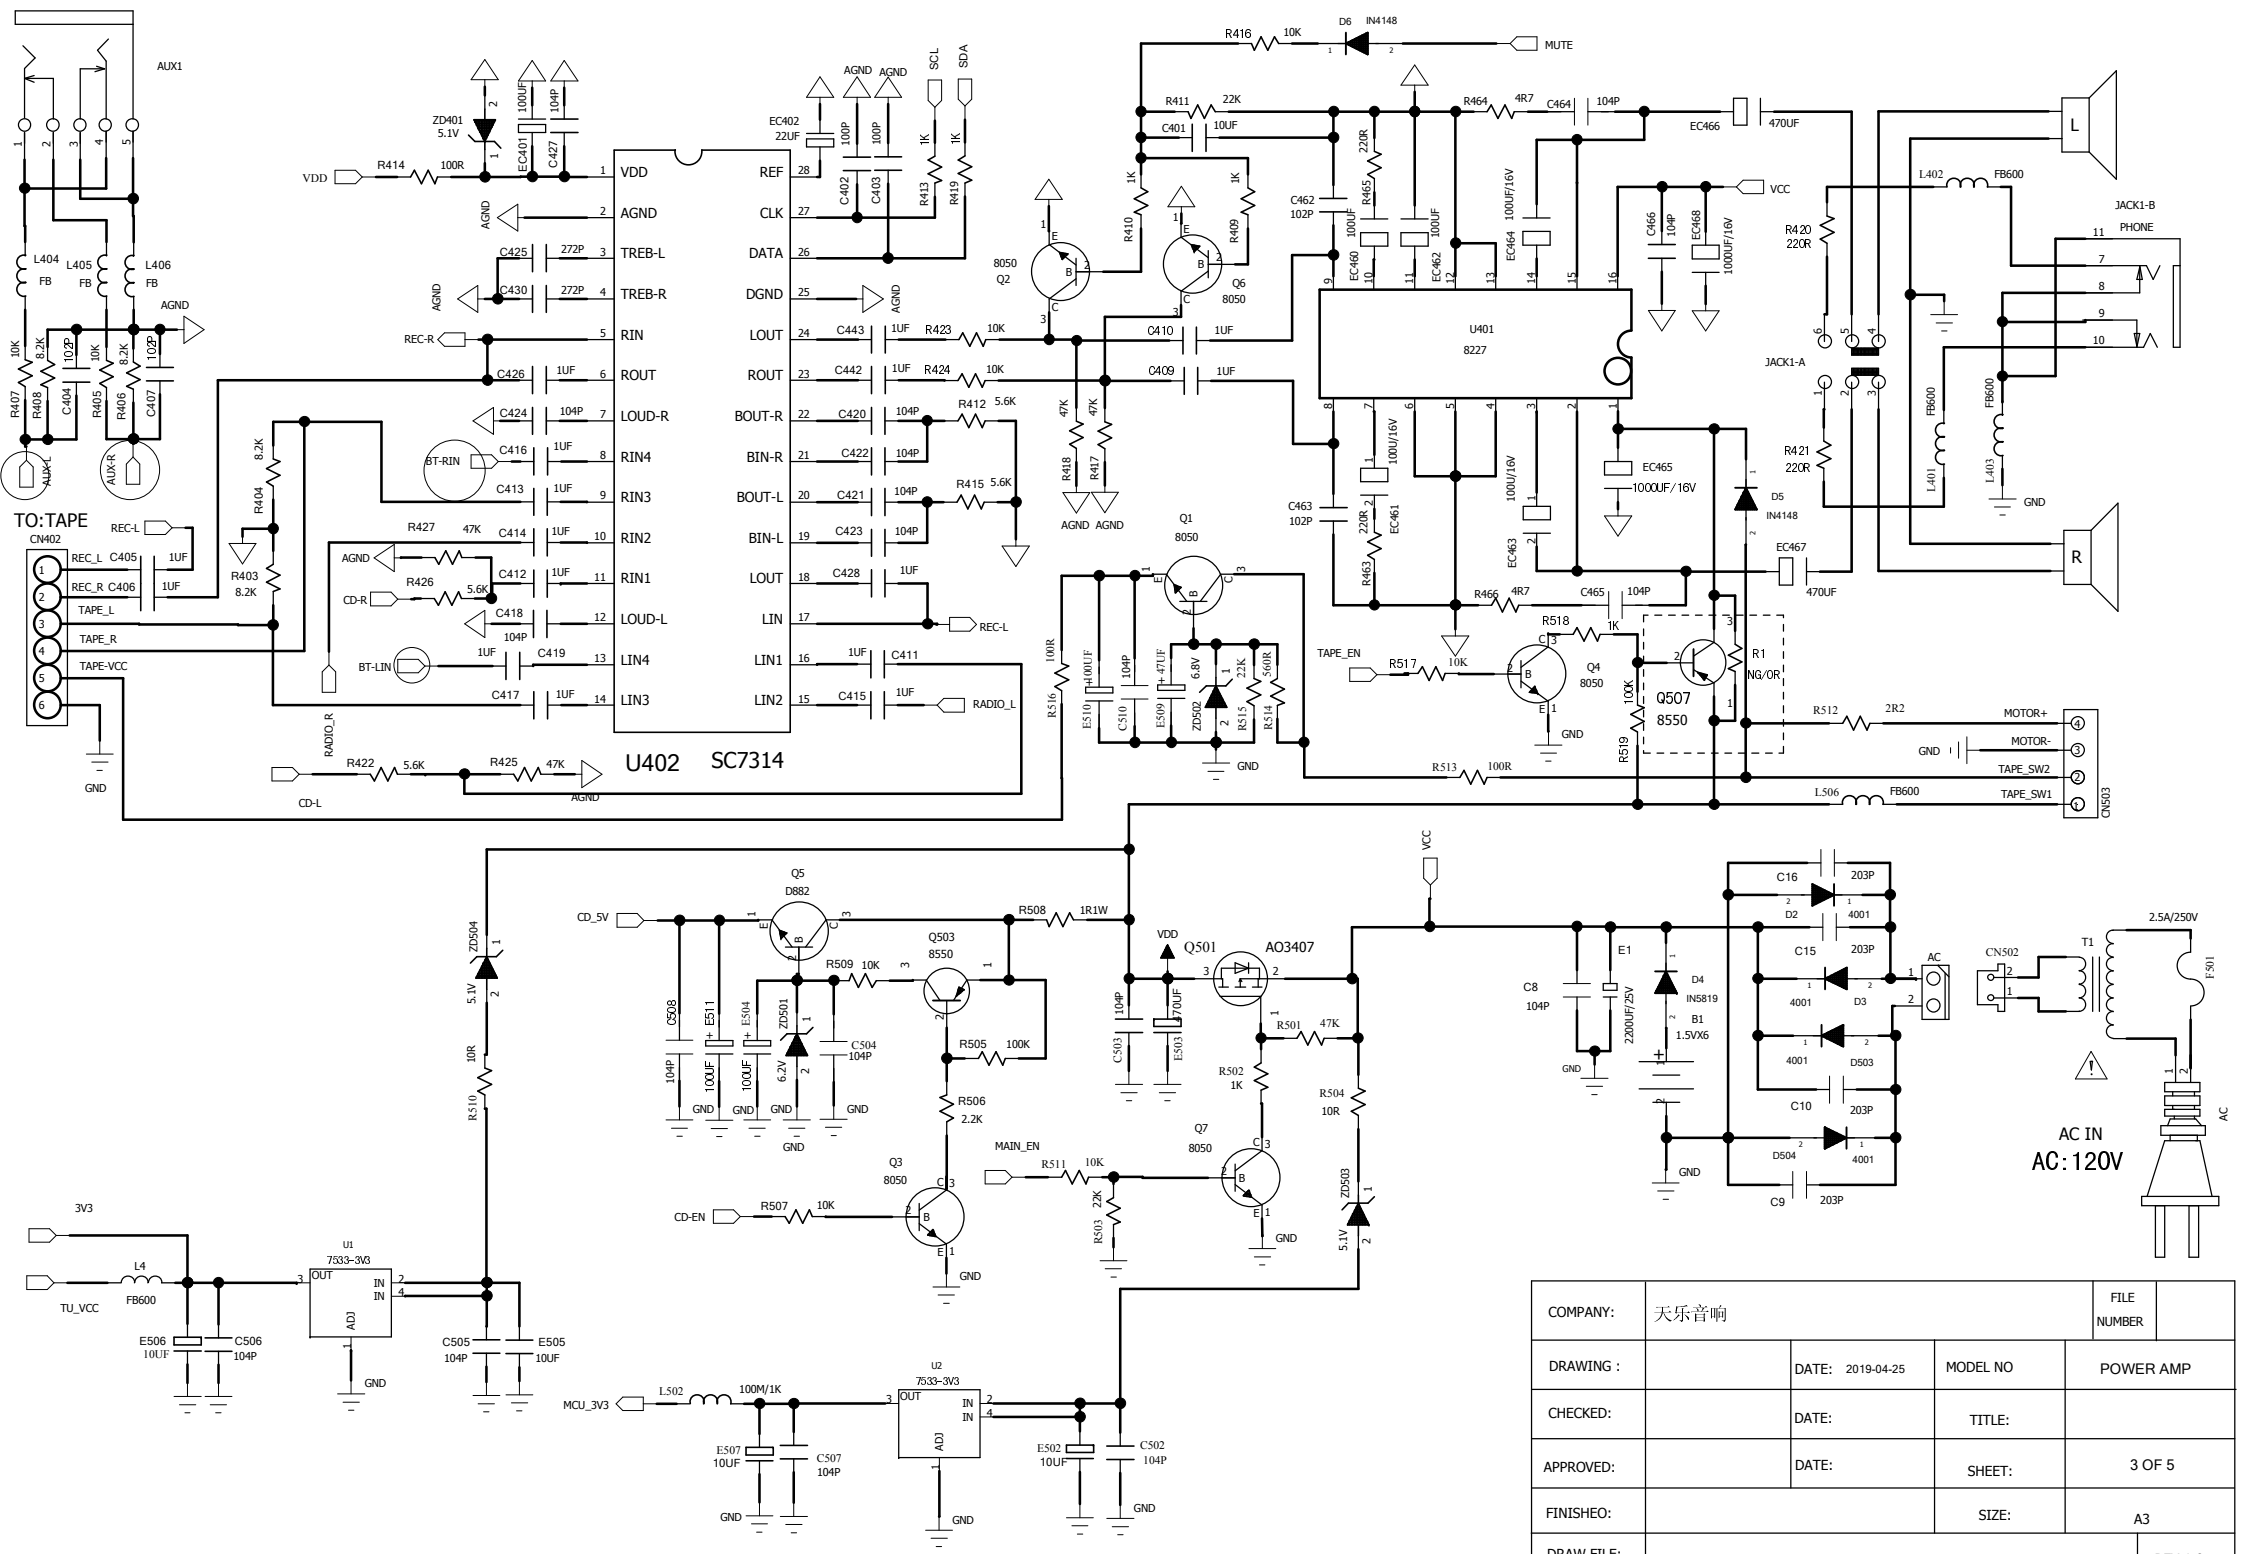

COMPANY:	天乐音响	FILE NUMBER	
DRAWING :	DATE: 2019-04-25	MODEL NO	BBBT20
CHECKED:	DATE:	TITLE:	CD/BLUETOOTH
APPROVED:	DATE:	SHEET:	1 OF 5
FINISHEO:		SIZE:	A3
DRAW FILE:			REV:1.0

COMPANY:	天乐音响			FILE NUMBER
DRAWING :	DATE: 2019-04-25	MODEL NO	888T20	
CHECKED:	DATE:	TITLE:	DISPLAY	
APPROVED:	DATE:	SHEET:	2 OF 5	
FINISHEO:		SIZE:	A3	
DRAW FILE:				REV:1.0