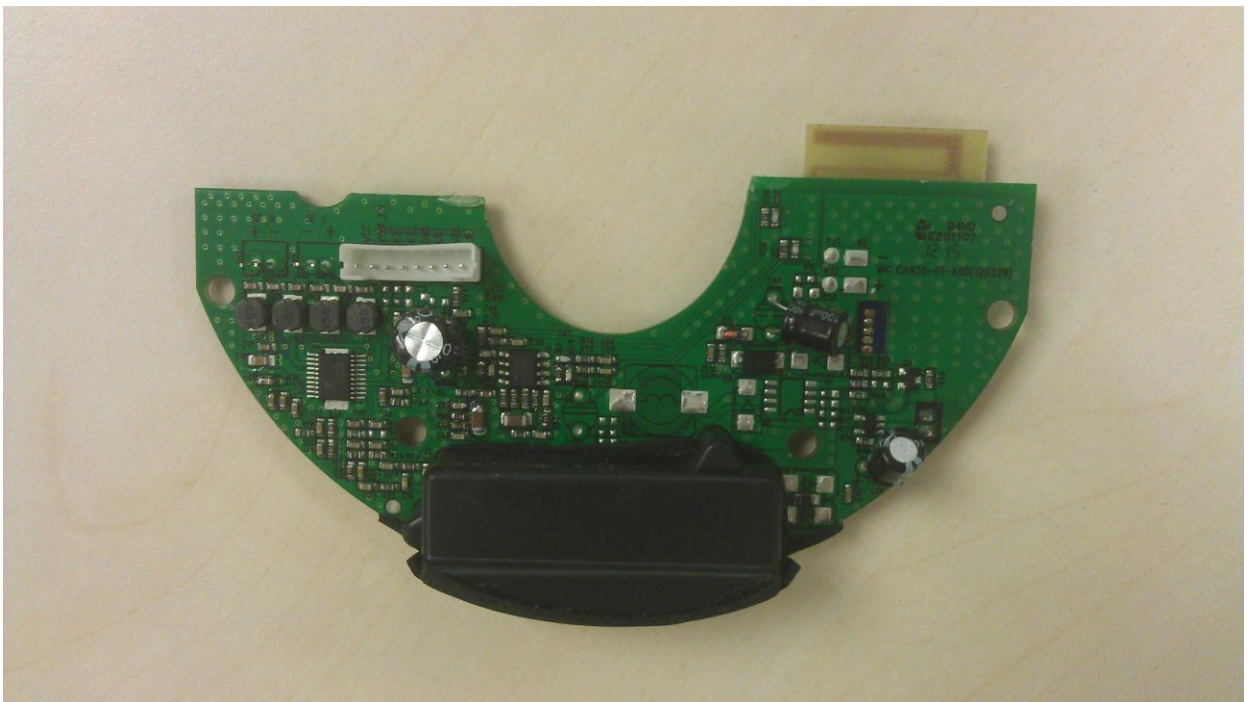

Type Designation: RF-BTSS01, CA-930BT
Report Number: 17027342 001

Internal Photos

Type Designation: RF-BTSS01, CA-930BT
Report Number: 17027342 001

Internal Photos

Page 3 of 4
Type Designation: RF-BTSS01, CA-930BT
Report Number: 17027342 001

Internal Photos

(Bluetooth module)

Page 4 of 4
Type Designation: RF-BTSS01, CA-930BT
Report Number: 17027342 001

Internal Photos

(Bluetooth module)

(Bluetooth module)