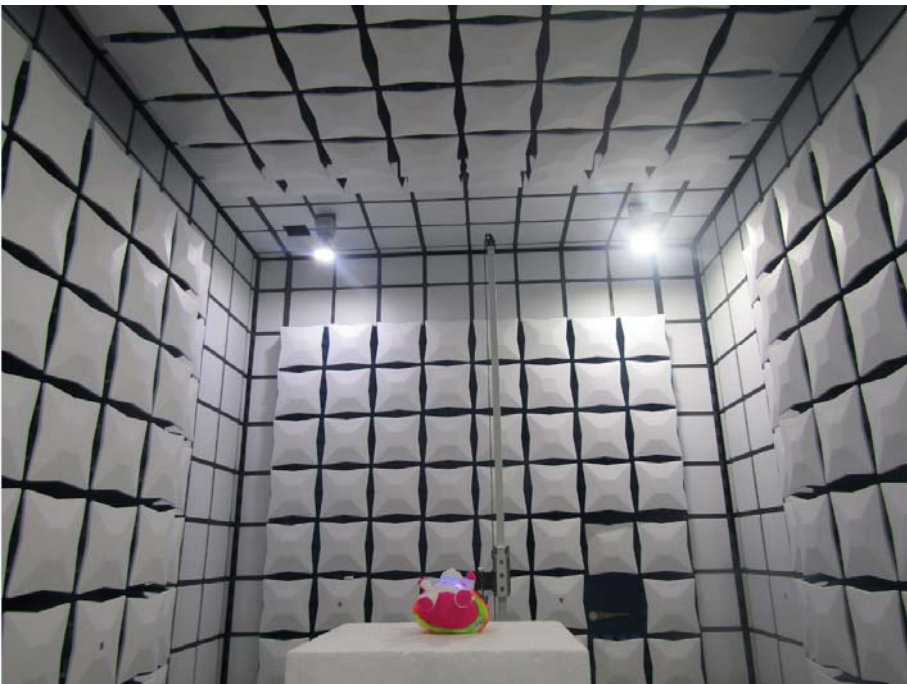

---

Test model: KV936235-A

Radiated Emission

---

Conducted Power Line Emission test