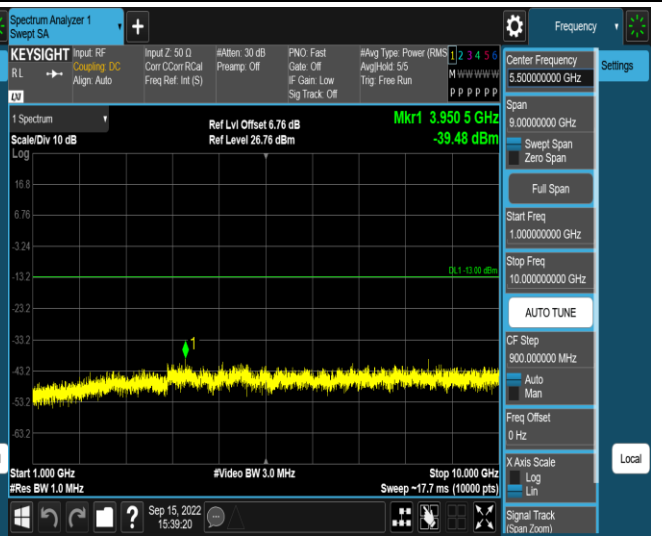

Band17-5MHz-QPSK-23755-1RB#0-Range1:30~1000MHz

Band17-5MHz-QPSK-23755-1RB#0-Range2:1000~10000MHz

Band17-5MHz-QPSK-23790-1RB#0-Range1:30~1000MHz

Band17-5MHz-QPSK-23790-1RB#0-Range2:1000~10000MHz

Band17-5MHz-16QAM-23825-1RB#0-Range1:30~1000MHz