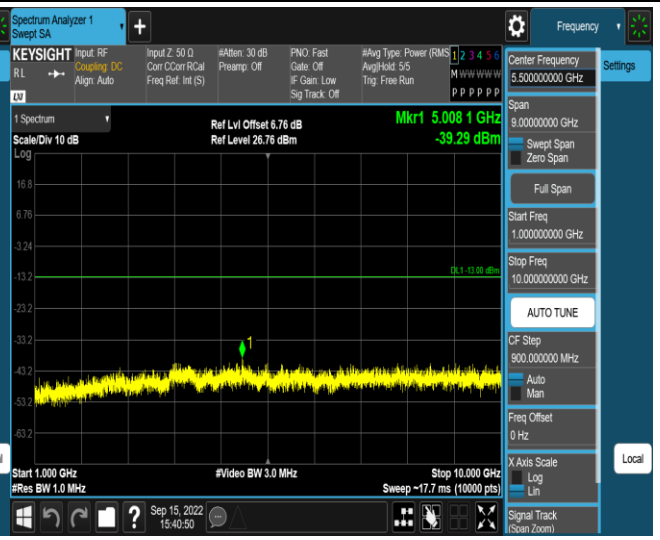

Band17-5MHz-16QAM-23825-1RB#0-Range2:1000~10000MHz

Band17-10MHz-QPSK-23780-1RB#0-Range2:1000~10000MHz