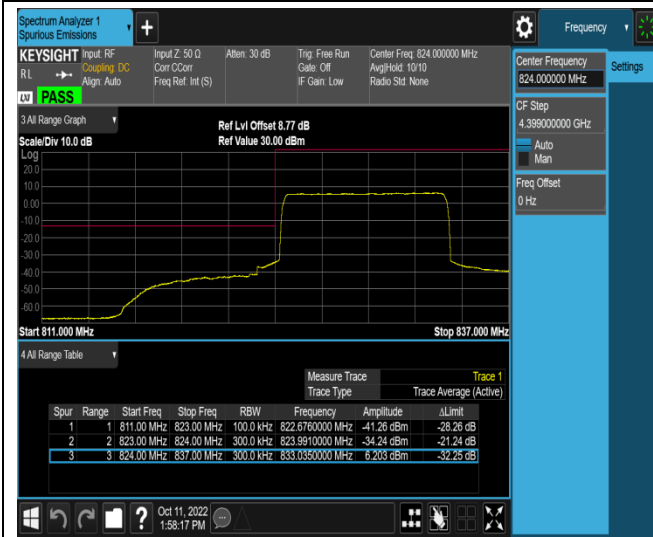

Band5-10MHz-QPSK-20450-50RB#0

Band5-10MHz-QPSK-20600-1RB#0

Band5-10MHz-QPSK-20600-1RB#49

Band5-10MHz-QPSK-20600-50RB#0

Band5-10MHz-16QAM-20450-1RB#0

Band5-10MHz-16QAM-20450-1RB#49

Band5-10MHz-16QAM-20450-50RB#0

Band5-10MHz-16QAM-20600-1RB#0

Band5-10MHz-16QAM-20600-1RB#49

Band5-10MHz-16QAM-20600-50RB#0

Band7-5MHz-QPSK-20775-1RB#0

Band7-5MHz-QPSK-20775-1RB#24

Band7-5MHz-QPSK-20775-25RB#0

Band7-5MHz-QPSK-21425-1RB#0

Band7-5MHz-QPSK-21425-1RB#24