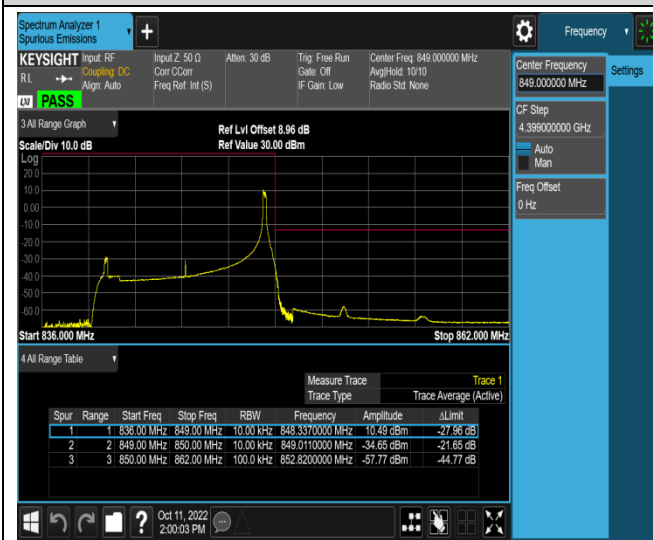

Band5-10MHz-QPSK-20450-50RB#0

Band5-10MHz-QPSK-20600-1RB#0

Band5-10MHz-QPSK-20600-1RB#49

Band5-10MHz-QPSK-20600-50RB#0

Band5-10MHz-16QAM-20450-1RB#0

Band5-10MHz-16QAM-20450-1RB#49

Band5-10MHz-16QAM-20450-50RB#0

Band5-10MHz-16QAM-20600-1RB#0

Band5-10MHz-16QAM-20600-1RB#49

Band5-10MHz-16QAM-20600-50RB#0

Band7-5MHz-QPSK-20775-1RB#0

Band7-5MHz-QPSK-20775-1RB#24

Band7-5MHz-QPSK-20775-25RB#0

Band7-5MHz-QPSK-21425-1RB#0

Band7-5MHz-QPSK-21425-1RB#24