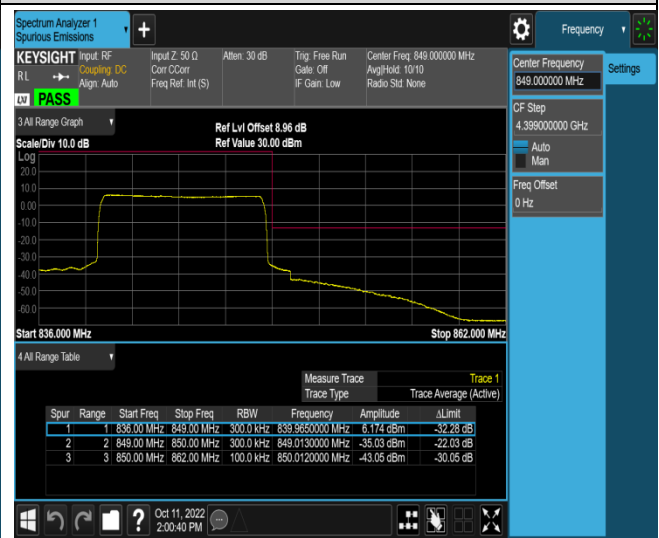

Band5-10MHz-QPSK-20450-50RB#0

Band5-10MHz-QPSK-20600-1RB#0

Band5-10MHz-QPSK-20600-1RB#49

Band5-10MHz-QPSK-20600-50RB#0

Band5-10MHz-16QAM-20450-1RB#0

Band5-10MHz-16QAM-20450-1RB#49

Band5-10MHz-16QAM-20450-50RB#0

Band5-10MHz-16QAM-20600-1RB#0

Band5-10MHz-16QAM-20600-1RB#49

Band5-10MHz-16QAM-20600-50RB#0

Band7-5MHz-QPSK-20775-1RB#0

Band7-5MHz-QPSK-20775-1RB#24

Band7-5MHz-QPSK-20775-25RB#0

Band7-5MHz-QPSK-21425-1RB#0

Band7-5MHz-QPSK-21425-1RB#24