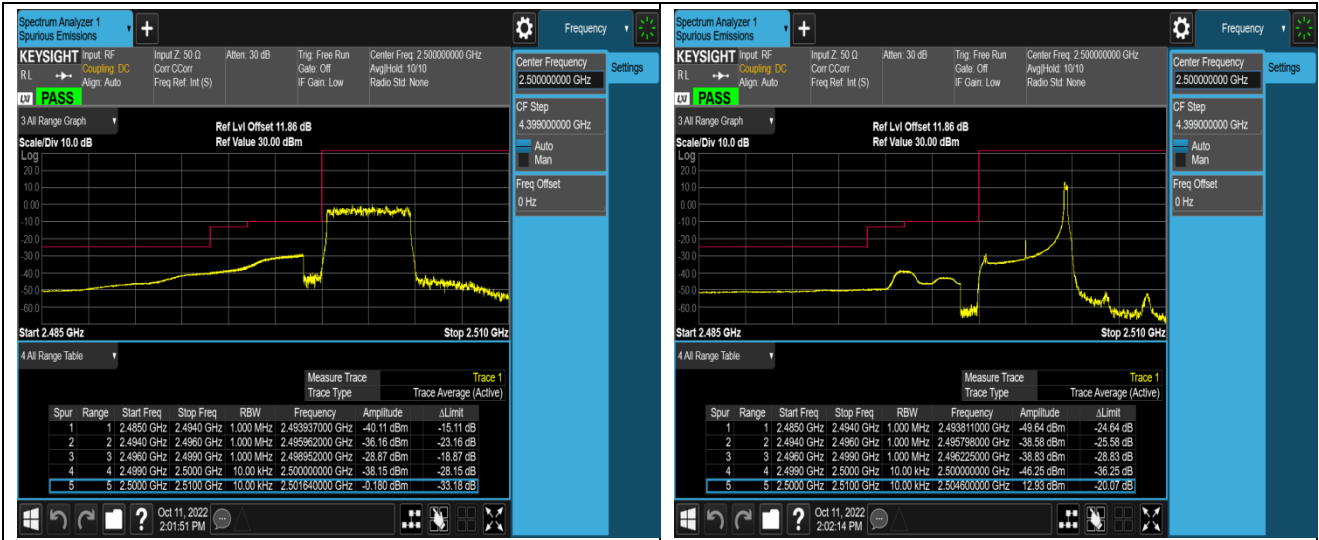

Band5-10MHz-16QAM-20600-1RB#0

Band5-10MHz-16QAM-20600-1RB#49

Band5-10MHz-16QAM-20600-50RB#0

Band7-5MHz-QPSK-20775-1RB#0

Band7-5MHz-QPSK-20775-1RB#24

Band7-5MHz-QPSK-20775-25RB#0

Band7-5MHz-QPSK-21425-1RB#0

Band7-5MHz-QPSK-21425-1RB#24