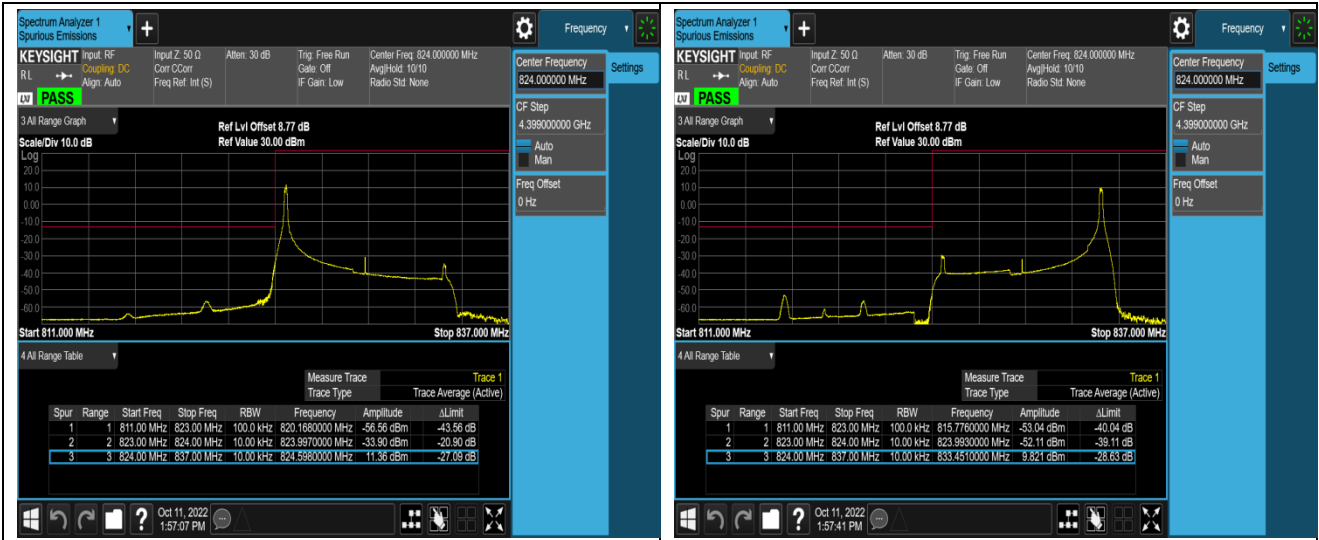

Band5-10MHz-QPSK-20450-50RB#0

Band5-10MHz-QPSK-20600-1RB#0

Band5-10MHz-QPSK-20600-1RB#49

Band5-10MHz-QPSK-20600-50RB#0

Band5-10MHz-16QAM-20450-1RB#0

Band5-10MHz-16QAM-20450-1RB#49

Band5-10MHz-16QAM-20450-50RB#0

Band5-10MHz-16QAM-20600-1RB#0

Band5-10MHz-16QAM-20600-1RB#49

Band5-10MHz-16QAM-20600-50RB#0

Band7-5MHz-QPSK-20775-1RB#0

Band7-5MHz-QPSK-20775-1RB#24

Band7-5MHz-QPSK-20775-25RB#0

Band7-5MHz-QPSK-21425-1RB#0

Band7-5MHz-QPSK-21425-1RB#24