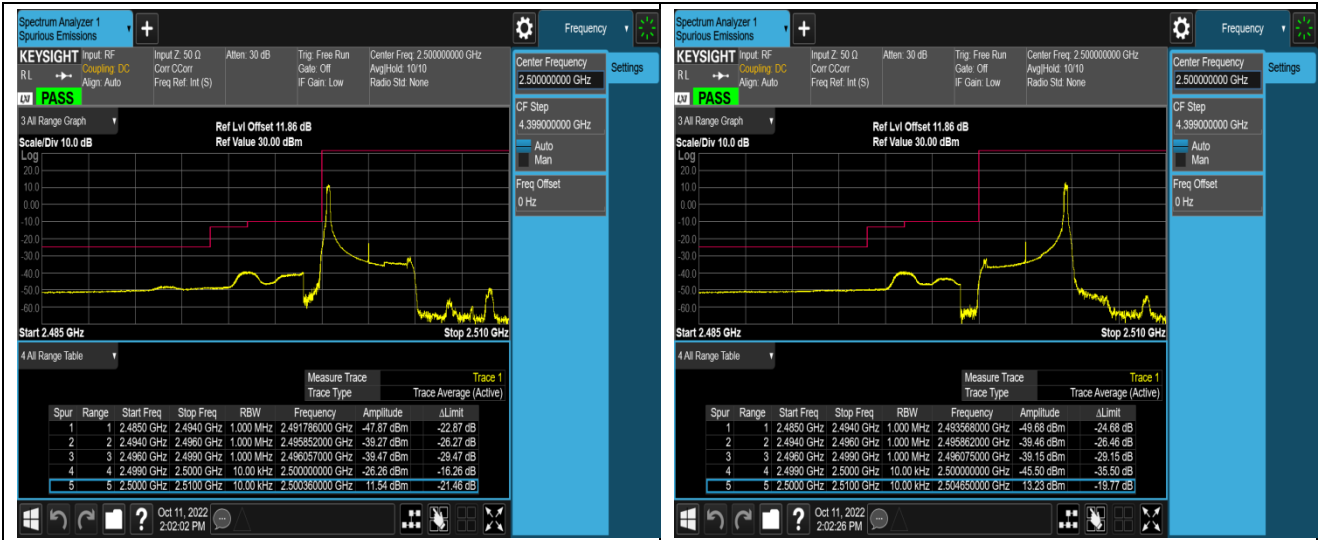

Band7-5MHz-16QAM-20775-1RB#0

Band7-5MHz-16QAM-20775-1RB#24