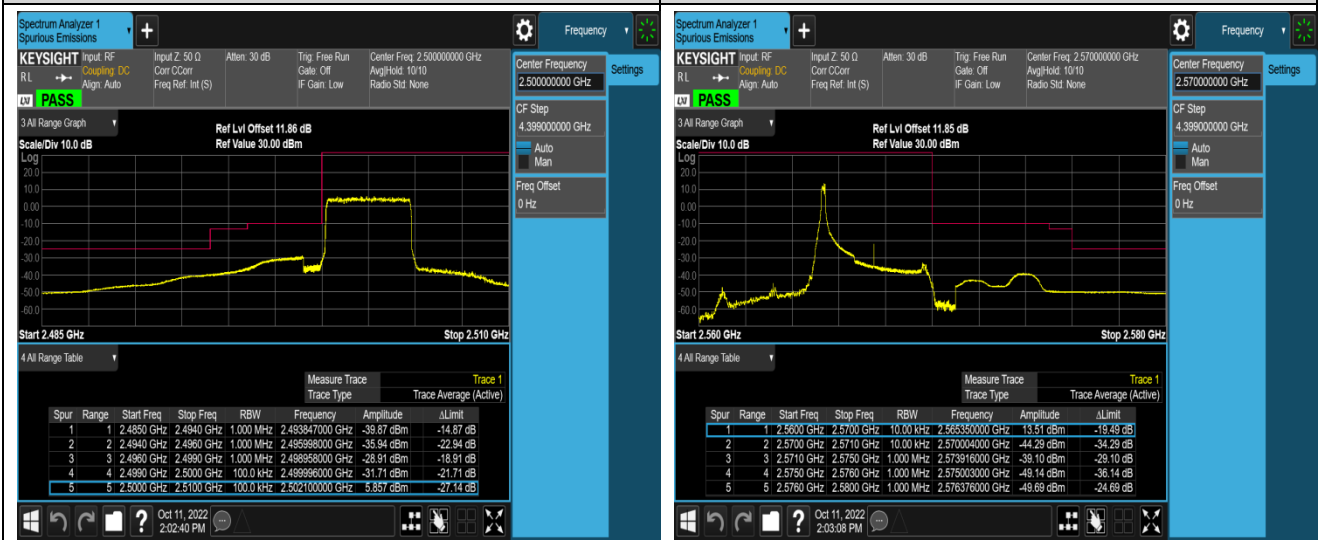

Band5-10MHz-16QAM-20600-1RB#0

Band5-10MHz-16QAM-20600-1RB#49

Band5-10MHz-16QAM-20600-50RB#0

Band7-5MHz-QPSK-20775-1RB#0

Band7-5MHz-QPSK-20775-1RB#24

Band7-5MHz-QPSK-20775-25RB#0

Band7-5MHz-QPSK-21425-1RB#0

Band7-5MHz-QPSK-21425-1RB#24