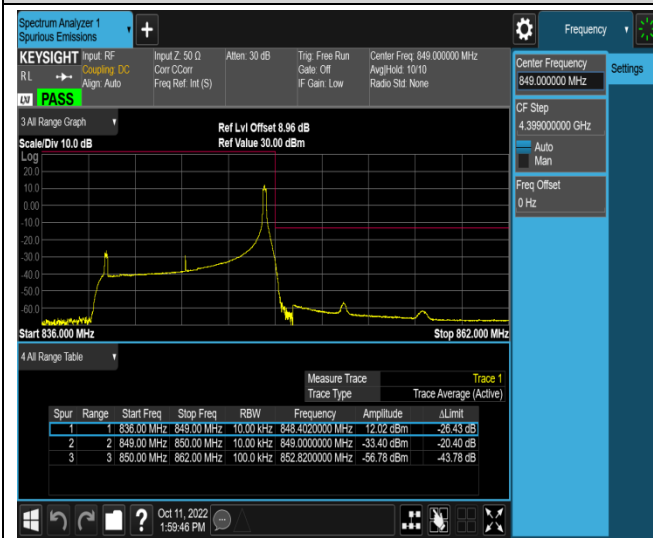

Band5-10MHz-QPSK-20450-50RB#0

Band5-10MHz-QPSK-20600-1RB#0

Band5-10MHz-QPSK-20600-1RB#49

Band5-10MHz-QPSK-20600-50RB#0

Band5-10MHz-16QAM-20450-1RB#0

Band5-10MHz-16QAM-20450-1RB#49

Band5-10MHz-16QAM-20450-50RB#0

Band5-10MHz-16QAM-20600-1RB#0

Band5-10MHz-16QAM-20600-1RB#49

Band5-10MHz-16QAM-20600-50RB#0

Band7-5MHz-QPSK-20775-1RB#0

Band7-5MHz-QPSK-20775-1RB#24

Band7-5MHz-QPSK-20775-25RB#0

Band7-5MHz-QPSK-21425-1RB#0

Band7-5MHz-QPSK-21425-1RB#24