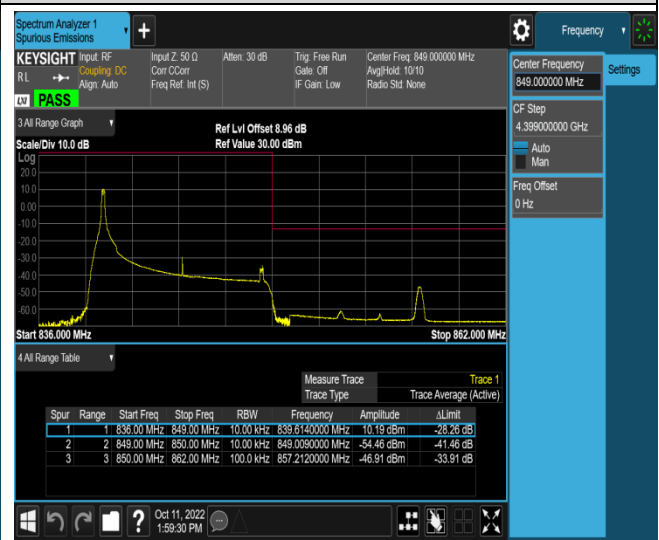

Band5-10MHz-QPSK-20450-50RB#0

Band5-10MHz-QPSK-20600-1RB#0

Band5-10MHz-QPSK-20600-1RB#49

Band5-10MHz-QPSK-20600-50RB#0

Band5-10MHz-16QAM-20450-1RB#0

Band5-10MHz-16QAM-20450-1RB#49

Band5-10MHz-16QAM-20450-50RB#0

Band5-10MHz-16QAM-20600-1RB#0

Band5-10MHz-16QAM-20600-1RB#49

Band5-10MHz-16QAM-20600-50RB#0

Band7-5MHz-QPSK-20775-1RB#0

Band7-5MHz-QPSK-20775-1RB#24

Band7-5MHz-QPSK-20775-25RB#0

Band7-5MHz-QPSK-21425-1RB#0

Band7-5MHz-QPSK-21425-1RB#24