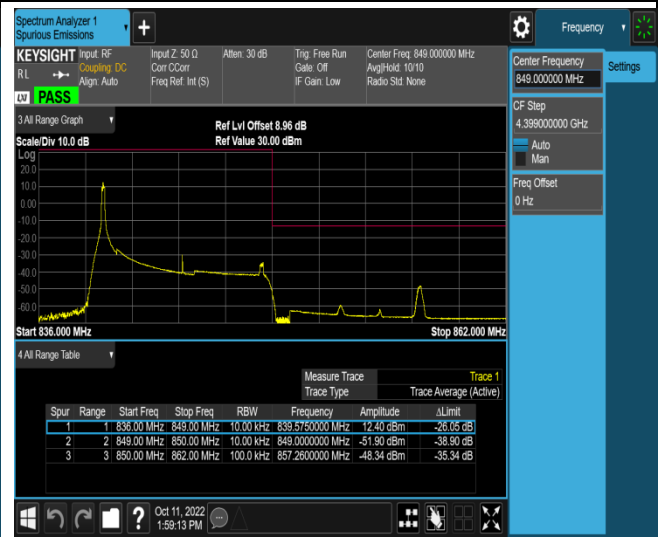

Band5-10MHz-QPSK-20450-50RB#0

Band5-10MHz-QPSK-20600-1RB#0

Band5-10MHz-QPSK-20600-1RB#49

Band5-10MHz-QPSK-20600-50RB#0

Band5-10MHz-16QAM-20450-1RB#0

Band5-10MHz-16QAM-20450-1RB#49

Band5-10MHz-16QAM-20450-50RB#0

Band5-10MHz-16QAM-20600-1RB#0

Band5-10MHz-16QAM-20600-1RB#49

Band5-10MHz-16QAM-20600-50RB#0

Band7-5MHz-QPSK-20775-1RB#0

Band7-5MHz-QPSK-20775-1RB#24

Band7-5MHz-QPSK-20775-25RB#0

Band7-5MHz-QPSK-21425-1RB#0

Band7-5MHz-QPSK-21425-1RB#24