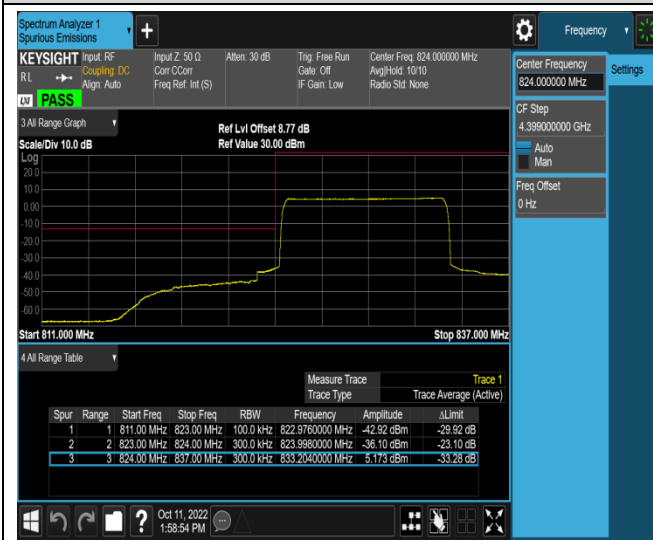

Band5-10MHz-QPSK-20450-50RB#0

Band5-10MHz-QPSK-20600-1RB#0

Band5-10MHz-QPSK-20600-1RB#49

Band5-10MHz-QPSK-20600-50RB#0

Band5-10MHz-16QAM-20450-1RB#0

Band5-10MHz-16QAM-20450-1RB#49

Band5-10MHz-16QAM-20450-50RB#0

Band5-10MHz-16QAM-20600-1RB#0

Band5-10MHz-16QAM-20600-1RB#49

Band5-10MHz-16QAM-20600-50RB#0

Band7-5MHz-QPSK-20775-1RB#0

Band7-5MHz-QPSK-20775-1RB#24

Band7-5MHz-QPSK-20775-25RB#0

Band7-5MHz-QPSK-21425-1RB#0

Band7-5MHz-QPSK-21425-1RB#24