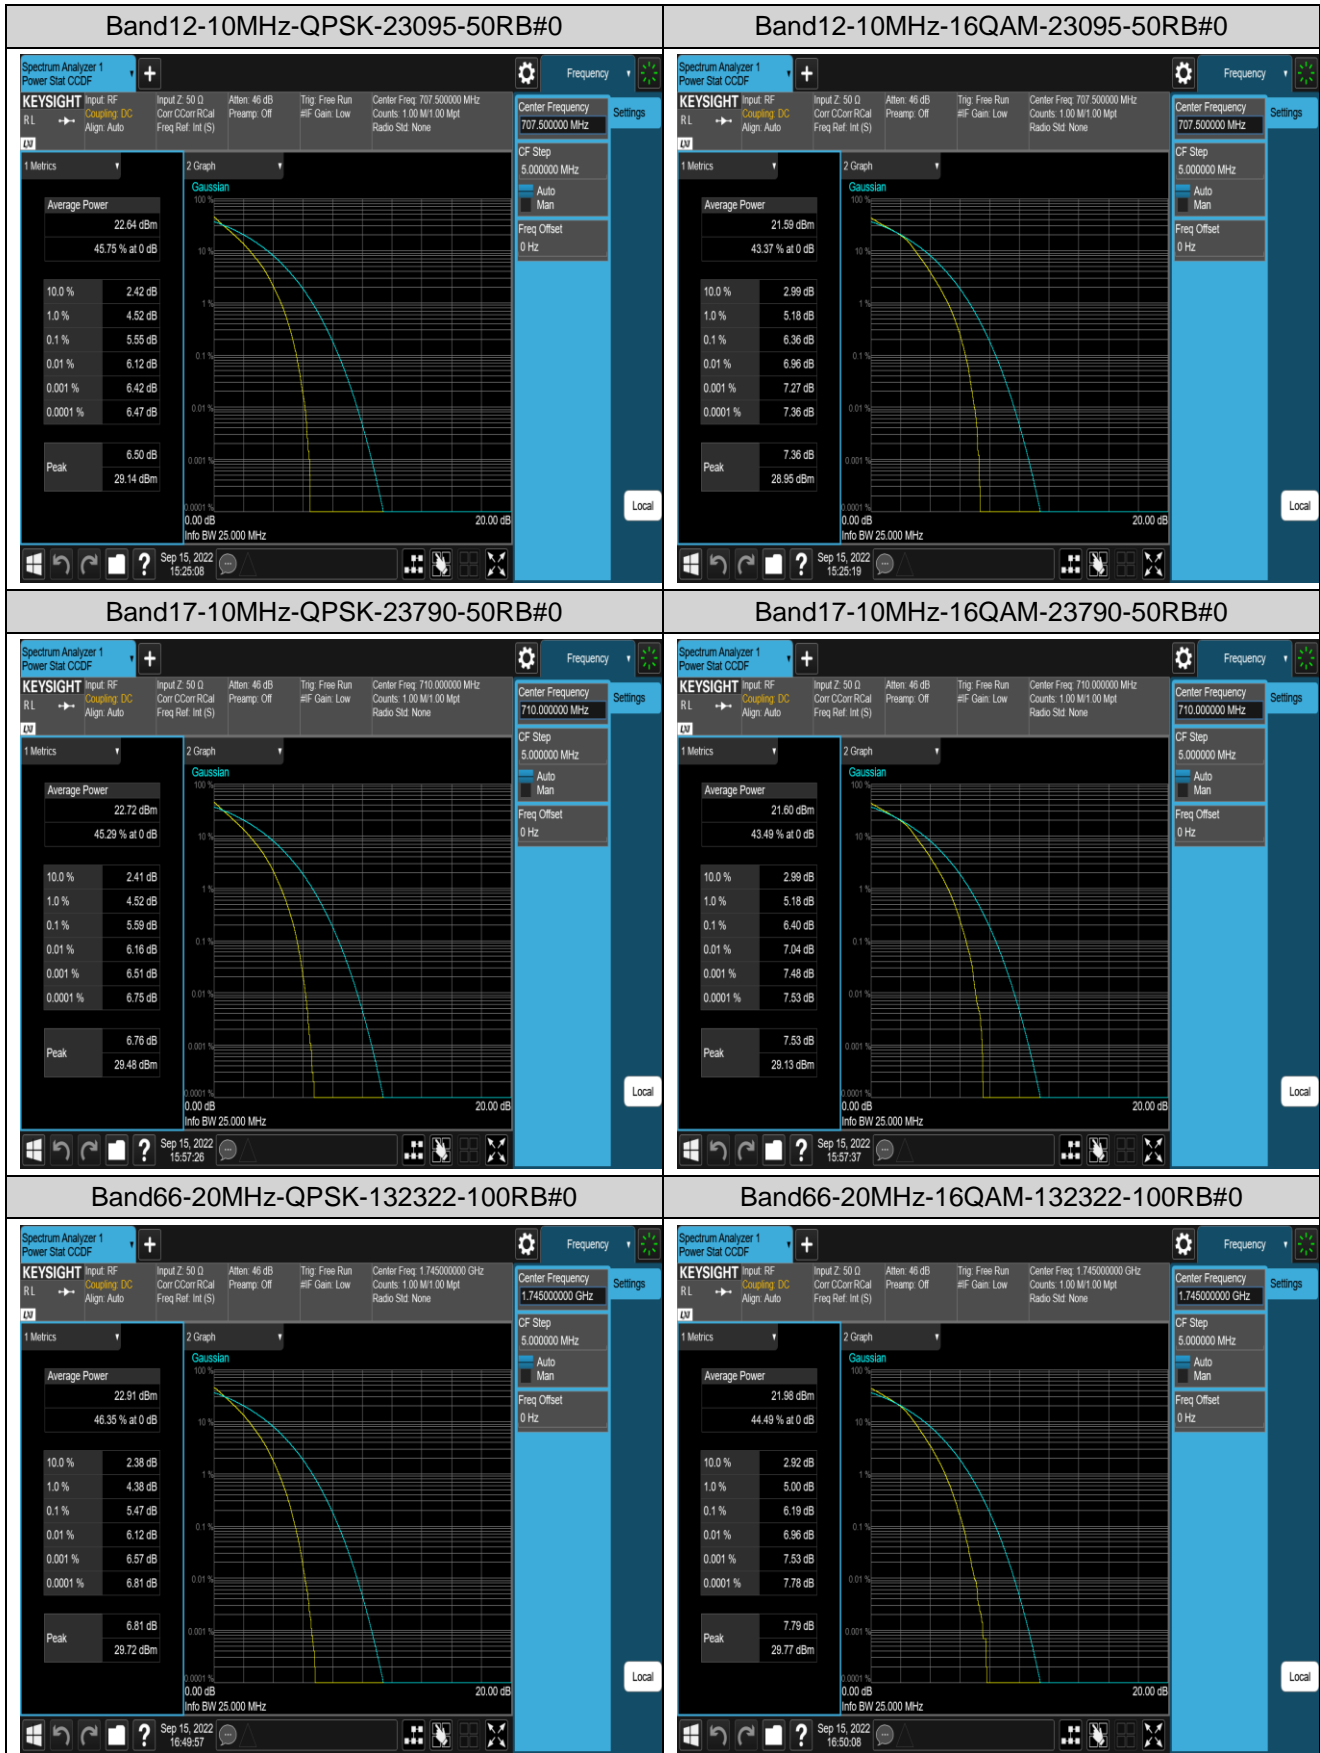

## Appendix C: 26dB Bandwidth and Occupied Bandwidth