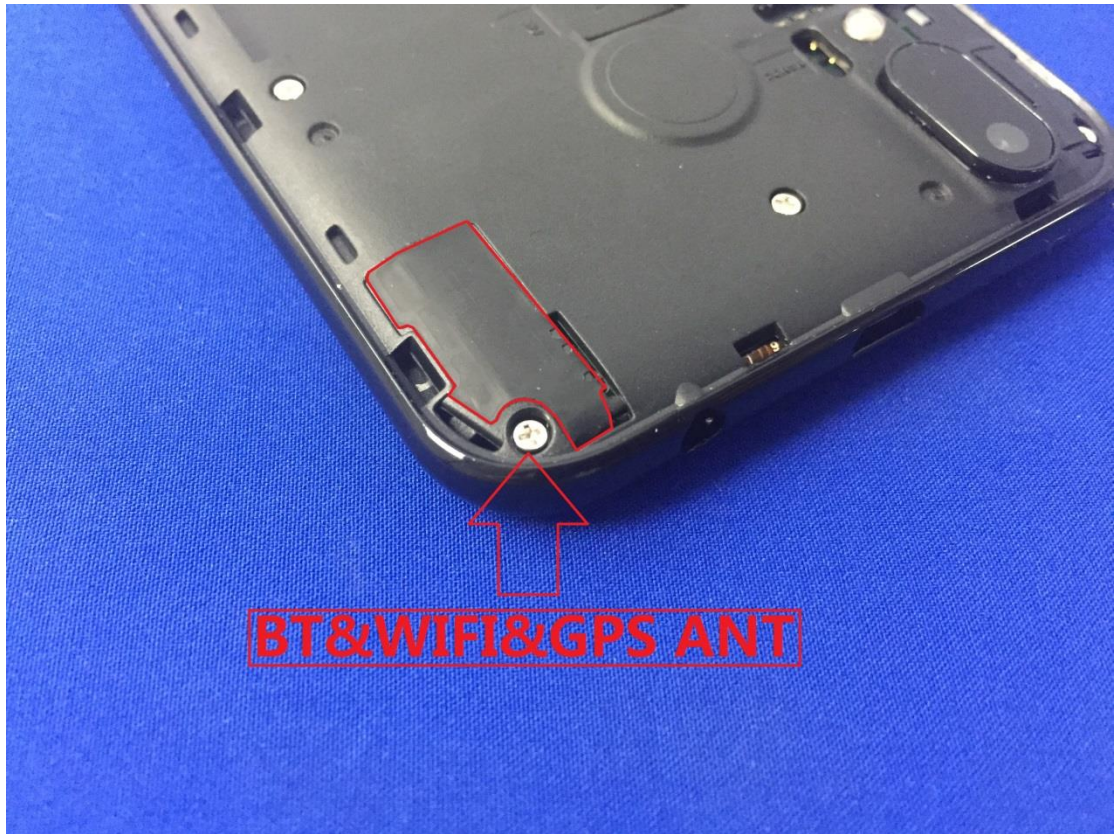

EUT Photos (Model: RCA G2)

EUT Antenna Locations

LTE-Diversity ANT (Rx Only)

SAR Test Setup Photos

Head

Right Cheek

Right Tilted

Left Cheek

Left Tilted

Body

Front side (10mm)

Back side(10mm)

Top side(10mm)

Bottom side(10mm)

Left side(10mm)

Right side(10mm)