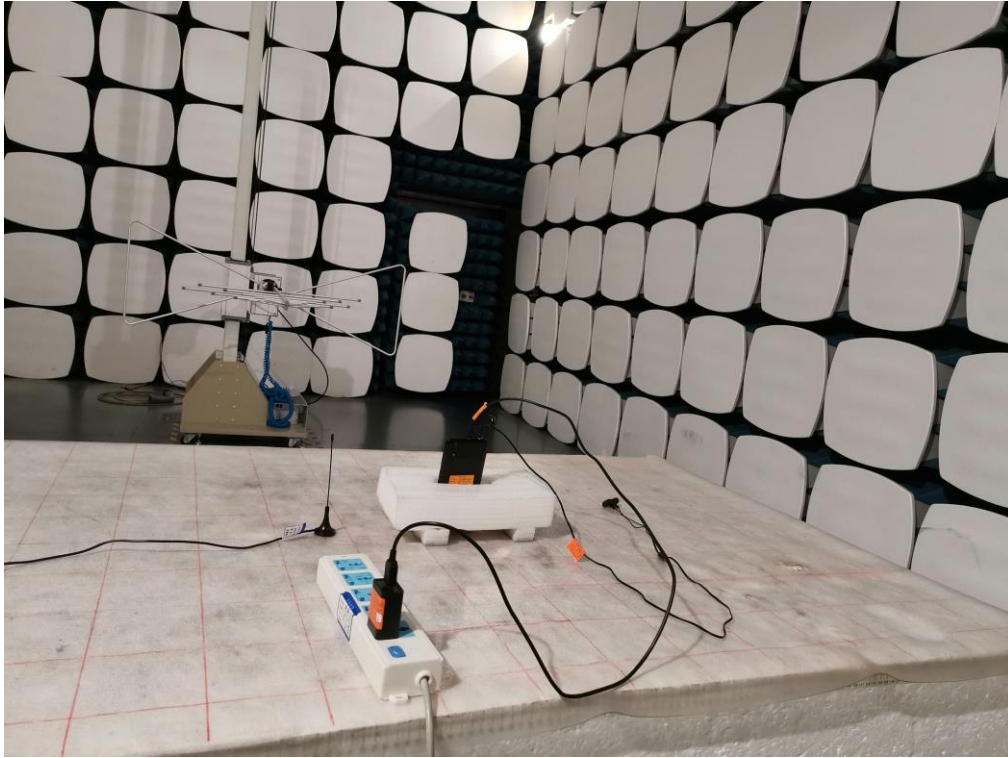

7 Test Setup Photo

Radiated Spurious Emission
Below 1GHz

Above 1GHz

8 EUT Constructional Details

Reference to the test report No. CCISE190902901.

-----End of report-----