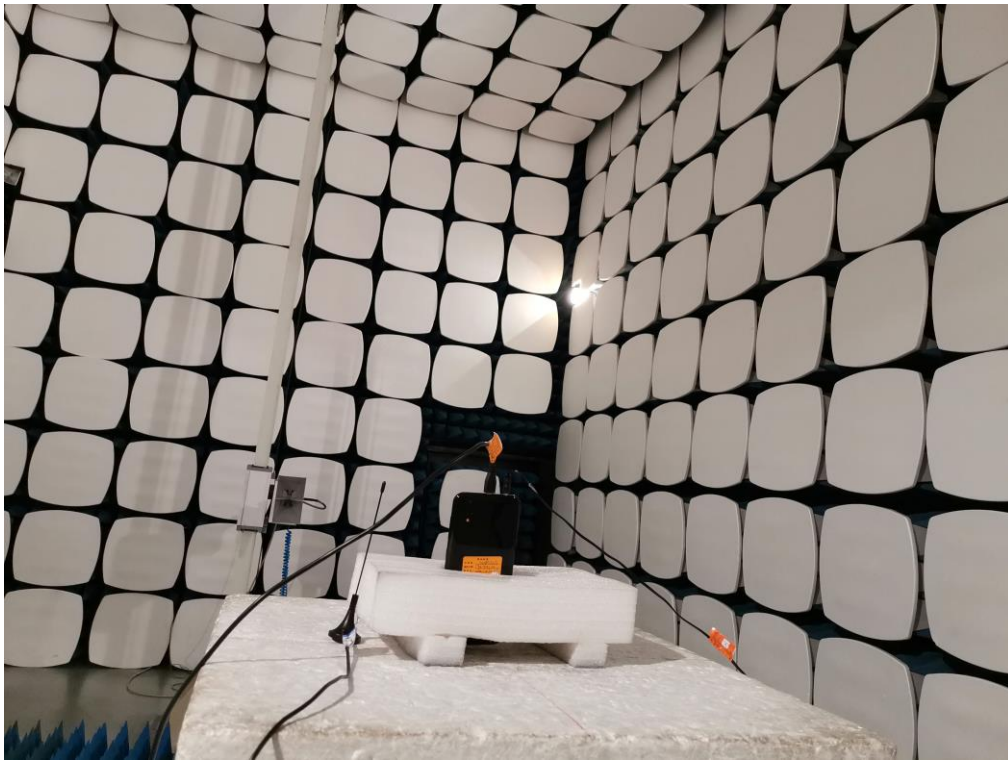

7 Test Setup Photo

Radiated Spurious Emission
Below 1GHz

Above 1GHz

8 EUT Constructional Details

Reference to the test report No. CCISE190902901.

-----End of report-----